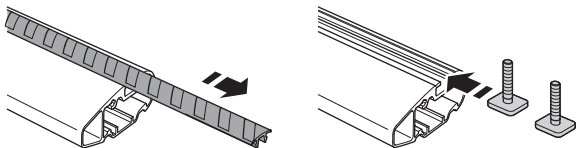

Thule SnowPack T-track Adapter 8896

> Instructions

i

Thule Sweden AB, Box 69, 330 33 Hillerstorp, SWEDEN

info@thule.com

www.thule.com

501-8169-01

» PART OF THULE GROUP