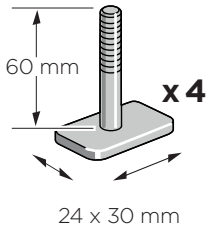

Thule SnowPack T-track Adapter 8896

> Instructions

i

Thule Sweden AB, Box 69, 330 33 Hillerstorp, SWEDEN

info@thule.com

www.thule.com

501-8169-01

» PART OF THULE GROUP