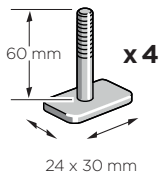

Thule SnowPack T-track Adapter 8896

> Instructions

i

Thule Sweden AB, Box 69, 330 33 Hillerstorp, SWEDEN

info@thule.com

www.thule.com

501-8169-01

» PART OF THULE GROUP