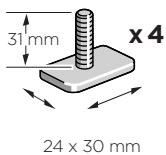

Thule SnowPack T-track Adapter 8896

> Instructions

i

Thule Sweden AB, Box 69, 330 33 Hillerstorp, SWEDEN

info@thule.com

www.thule.com

501-8169-01

» PART OF THULE GROUP