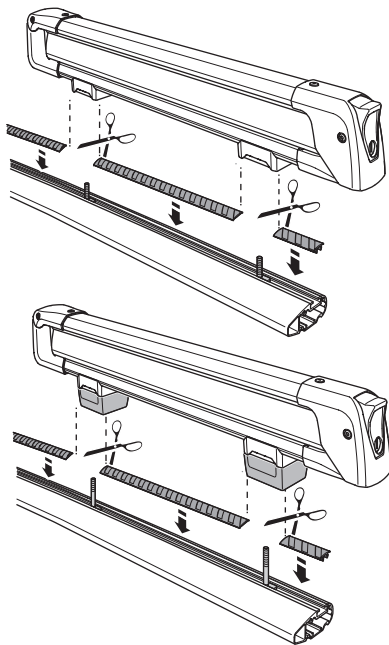

Thule SnowPack T-track Adapter 8896

> Instructions

i

Thule Sweden AB, Box 69, 330 33 Hillerstorp, SWEDEN

info@thule.com

www.thule.com

501-8169-01

» PART OF THULE GROUP