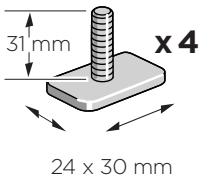

Thule SnowPack T-track Adapter 8896

> Instructions

i

Thule Sweden AB, Box 69, 330 33 Hillerstorp, SWEDEN

info@thule.com

www.thule.com

501-8169-01

» PART OF THULE GROUP