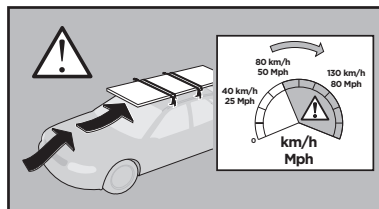

THULE
SWEDEN

Thule XT Kit 3032

> Instructions

FORD Transit Connect, 4-dr Van, 14-
MERCEDES Sprinter, 4-dr Van, 06-
VOLKSWAGEN Crafter, 4-dr Van, 06-

This kit is only for vehicles with fixpoint mounting.

ISO 11154-E