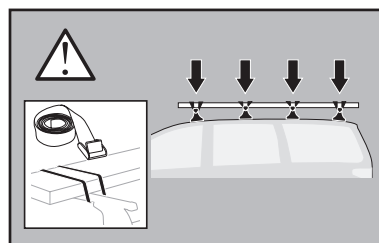

THULE
SWEDEN

Thule XT Kit 3032

> Instructions

FORD Transit Connect, 4-dr Van, 14-
MERCEDES Sprinter, 4-dr Van, 06-
VOLKSWAGEN Crafter, 4-dr Van, 06-

This kit is only for vehicles with fixpoint mounting.

ISO 11154-E