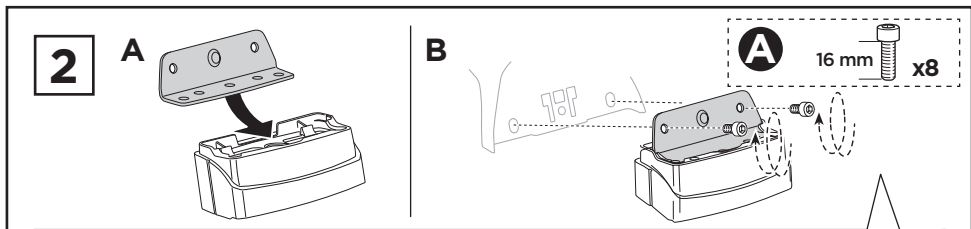

EN Only a few turns
DE Nur wenige Umdrehungen
FR Quelques tours uniquement
NL Slechts enkele slagen
IT Solo qualche giro
ES Sólo algunas vueltas
PT Noções básicas
SV Endast några varv
DK Kun nogle få omgange
NE Bare noen få omdreininger
FI Vain muutama kierros
ET Ainult mõni pööre
LV Tikai daži apgriezieni
LT Tik keli pasukimai
PL Wystarczy kilka obrotów
RU Только несколько оборотов

UK Лише декілька обертів
BG Само няколко завъртания
CS Pouze několik otáček
SK Len niekoľko otáčok
SL Le nekaj obratov
HR/BiH Samo nekoliko okreta
RO Doar câteva rotiri
HU Csak néhány fordítás
EL Μόνο λίγες περιστροφές
TR Yalnızca birkaç tur

ZH 仅几圈
JA 2~3回転のみ
KO 몇 번만 돌리면 됨
TH เพียงสองสามรอบ

بعض دورات فقط **AR**
רק מספר סיבובים **HE**