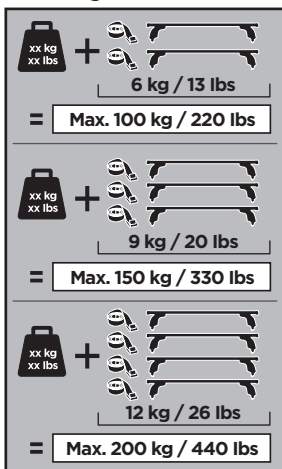

THULE
SWEDEN

Thule XT Kit 3032

> Instructions

FORD Transit Connect, 4-dr Van, 14-
MERCEDES Sprinter, 4-dr Van, 06-
VOLKSWAGEN Crafter, 4-dr Van, 06-

This kit is only for vehicles with fixpoint mounting.

ISO 11154-E