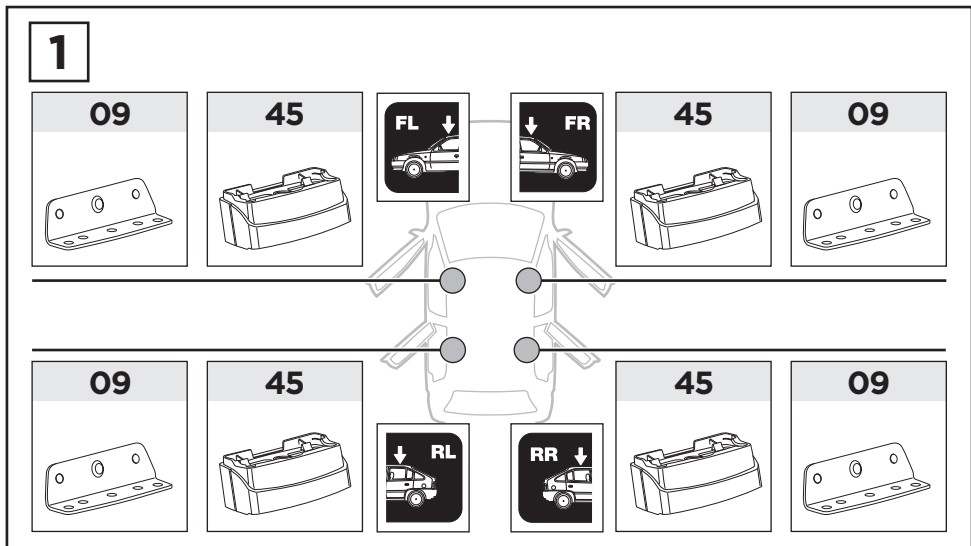

EN Only a few turns
DE Nur wenige Umdrehungen
FR Quelques tours uniquement
NL Slechts enkele slagen
IT Solo qualche giro
ES Sólo algunas vueltas
PT Noções básicas
SV Endast några varv
DK Kun nogle få omgange
NE Bare noen få omdreininger
FI Vain muutama kierros
ET Ainult mõni pööre
LV Tikai daži apgriezieni
LT Tik keli pasukimai
PL Wystarczy kilka obrotów
RU Только несколько оборотов

UK Лише декілька обертів
BG Само няколко завъртания
CS Pouze několik otáček
SK Len niekoľko otáčok
SL Le nekaj obratov
HR/BiH Samo nekoliko okreta
RO Doar câteva rotiri
HU Csak néhány fordítás
EL Μόνο λίγες περιστροφές
TR Yalnızca birkaç tur

ZH 仅几圈
JA 2~3回転のみ
KO 몇 번만 돌리면 됨
TH เพียงสองสามรอบ

بعض دورات فقط **AR**
רק מספר סיבובים **HE**