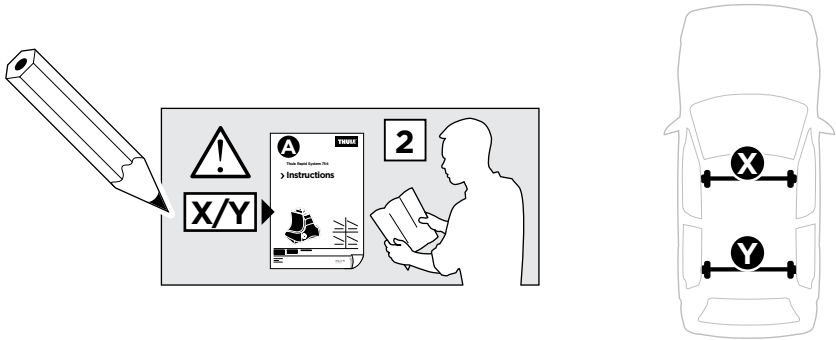

# > Instructions

HONDA City, 4-dr Sedan, 14-

ISO 11154-E

141789  
C.20151010  
519-1789-01

Bring your life  
thule.com

# 1

	X (scale)	X (mm)	X (inch)
<b>HONDA City, 4-dr Sedan, 14-</b>	<b>37</b>	<b>1021</b>	<b>40 1/4</b>

	Y (scale)	Y (mm)	Y (inch)
<b>HONDA City, 4-dr Sedan, 14-</b>	<b>31</b>	<b>961</b>	<b>37 7/8</b>

**2**