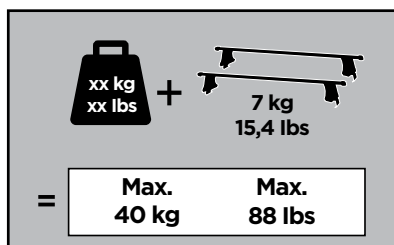

ISO 11154-E

141789
C.20151010
519-1789-01

Bring your life
thule.com