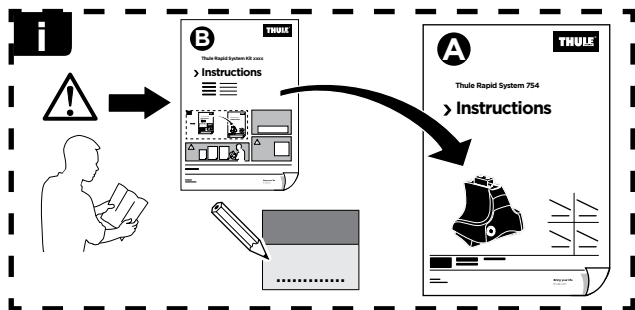

# > Instructions

HONDA City, 4-dr Sedan, 14-

ISO 11154-E

141789  
C.20151010  
519-1789-01

Bring your life  
thule.com