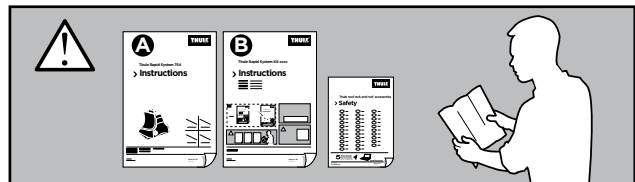

# > Instructions

HONDA City, 4-dr Sedan, 14-

ISO 11154-E

141789  
C.20151010  
519-1789-01

Bring your life  
thule.com