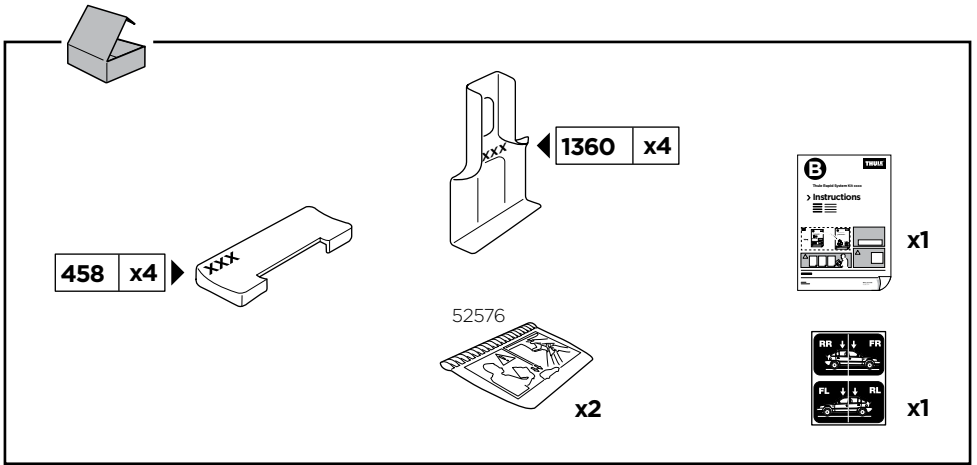

# > Instructions

HONDA City, 4-dr Sedan, 14-

ISO 11154-E

141789  
C.20151010  
519-1789-01

Bring your life  
thule.com

# 1

	X (scale)	X (mm)	X (inch)
<b>HONDA City, 4-dr Sedan, 14-</b>	<b>37</b>	<b>1021</b>	<b>40 1/4</b>

	Y (scale)	Y (mm)	Y (inch)
<b>HONDA City, 4-dr Sedan, 14-</b>	<b>31</b>	<b>961</b>	<b>37 7/8</b>

**2**