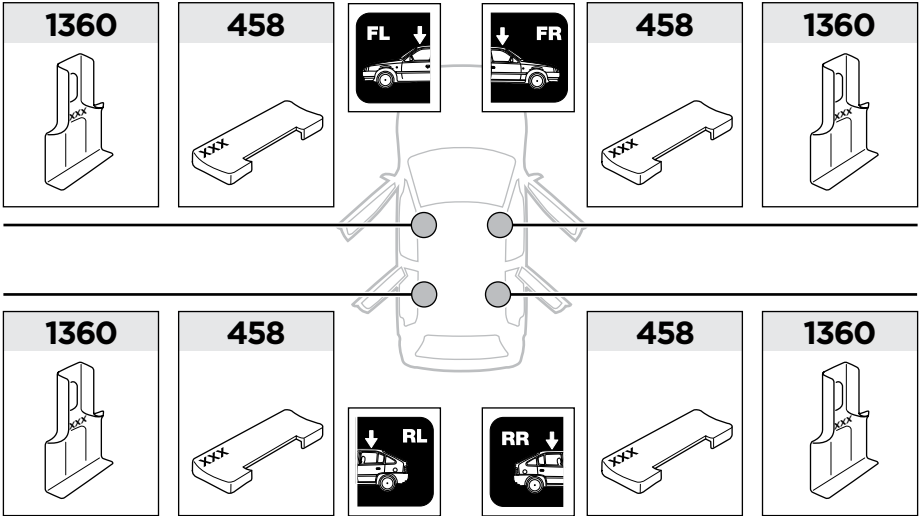

# 1

	X (scale)	X (mm)	X (inch)
<b>HONDA City, 4-dr Sedan, 14-</b>	<b>37</b>	<b>1021</b>	<b>40 1/4</b>

	Y (scale)	Y (mm)	Y (inch)
<b>HONDA City, 4-dr Sedan, 14-</b>	<b>31</b>	<b>961</b>	<b>37 7/8</b>

**2**

**HONDA City, 4-dr Sedan, 14-**

**3**

	W (mm)	Z (mm)	W (inch)	Z (inch)
<b>HONDA City, 4-dr Sedan, 14-</b>	<b>230</b>	<b>700</b>	<b>9</b>	<b>27 1/2</b>