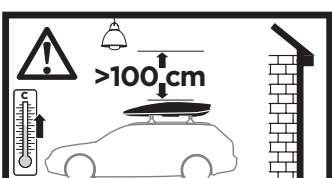

696400 → 24x30 mm

697400 → 20x27 mm

i Thule Boxlift

571000

i Thule Box Ski Carrier adapter

694800 → Pacific: 200, 780

694500 → Pacific: 500

694600 → Pacific: 600

694700 → Pacific: 700

Pacific 100: 10 kg
Pacific 200: 13 kg
Pacific 500: 13 kg
Pacific 600: 12 kg
Pacific 700: 15 kg
Pacific 780: 15 kg

Max 50 kg

Max. 130 km/h

Thule One-Key System

- 544**  (x4)
- 596**  (x6)
- 588**  (x8)
- 452**  (x12)