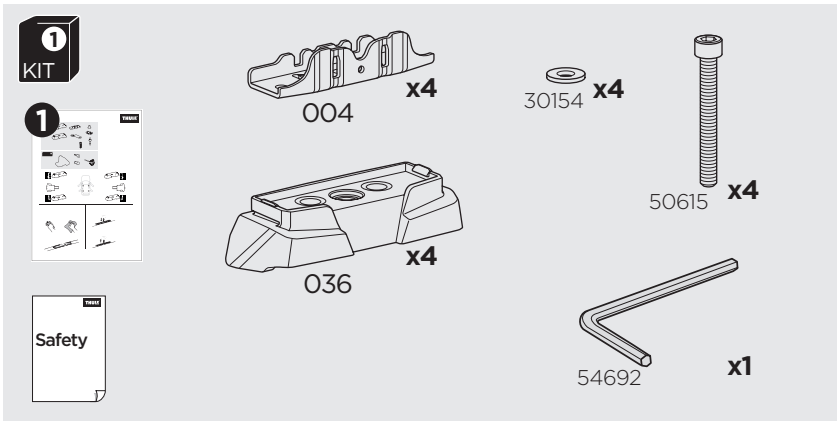

1

Kit 187014

FIAT Talento, 4-dr Van, 16-
 FIAT Talento, 5-dr Bus, 16-
 NISSAN NV300, 4-dr Van, 16-
 NISSAN NV300, 5-dr Bus, 16-
 OPEL Vivaro, 4-dr Van, 15-19

OPEL Vivaro, 5-dr Bus, 15-19
 RENAULT Trafic, 4-dr Van, 15-
 RENAULT Trafic, 5-dr Bus, 15-
 VAUXHALL Vivaro, 4-dr Van, 15-19
 VAUXHALL Vivaro, 5-dr Bus, 15-19

ISO 11154-E

This kit is only for vehicles with fixpoint mounting.

1

2