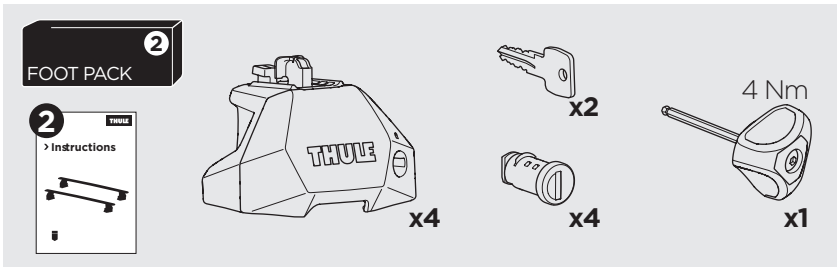

1

Kit 187014

FIAT Talento, 4-dr Van, 16-
 FIAT Talento, 5-dr Bus, 16-
 NISSAN NV300, 4-dr Van, 16-
 NISSAN NV300, 5-dr Bus, 16-
 OPEL Vivaro, 4-dr Van, 15-19

OPEL Vivaro, 5-dr Bus, 15-19
 RENAULT Trafic, 4-dr Van, 15-
 RENAULT Trafic, 5-dr Bus, 15-
 VAUXHALL Vivaro, 4-dr Van, 15-19
 VAUXHALL Vivaro, 5-dr Bus, 15-19

ISO 11154-E

This kit is only for vehicles with fixpoint mounting.

1

2