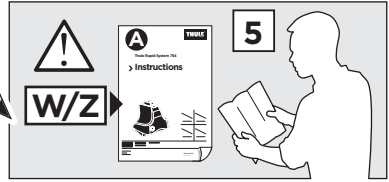

	X (scale)	X (mm)	X (inch)
TOYOTA Prius, 5-dr Hatchback, 16-	40,5	1056	41 ⁵ / ₈

	Y (scale)	Y (mm)	Y (inch)
TOYOTA Prius, 5-dr Hatchback, 16-	34	991	39

2

TOYOTA Prius, 5-dr Hatchback, 16-

3

	W (mm)	Z (mm)	W (inch)	Z (inch)
TOYOTA Prius , 5-dr Hatchback, 16-	170	775	6 ¾	30 ½