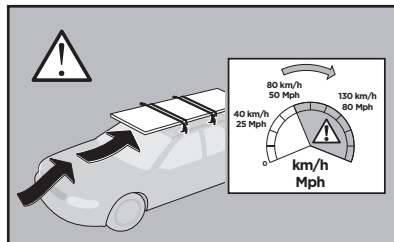

ISO 11154-E

141824
C.20160808
519-1824-01

Bring your life
thule.com