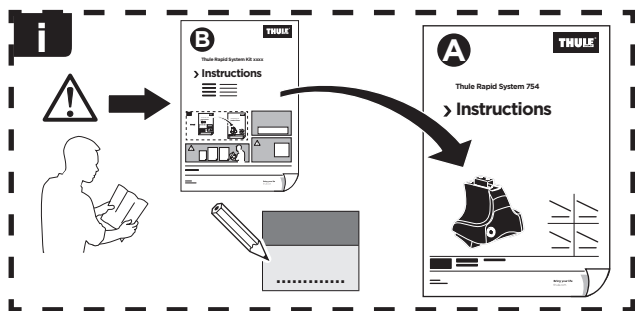

Thule Rapid System Kit 1824

> Instructions

TOYOTA Prius, 5-dr Hatchback, 16-

ISO 11154-E

141824
C.20160808
519-1824-01

Bring your life
thule.com

301 x1

300 x1

	X (scale)	X (mm)	X (inch)
TOYOTA Prius, 5-dr Hatchback, 16-	40,5	1056	41 ⁵ / ₈

	Y (scale)	Y (mm)	Y (inch)
TOYOTA Prius, 5-dr Hatchback, 16-	34	991	39

2

TOYOTA Prius, 5-dr Hatchback, 16-

3

	W (mm)	Z (mm)	W (inch)	Z (inch)
TOYOTA Prius , 5-dr Hatchback, 16-	170	775	6 ¾	30 ½