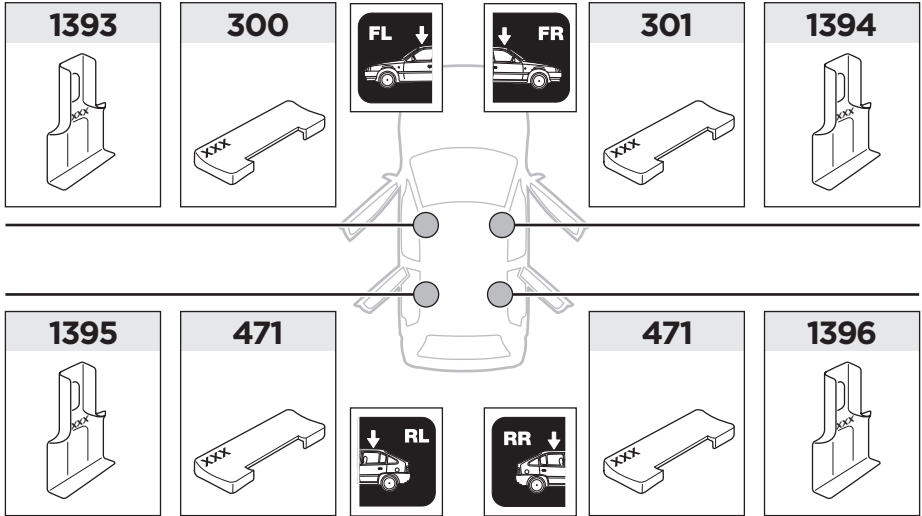

471 x2

1393 x1

1395 x1

1394 x1

1396 x1

x1

x1

1

	X (scale)	X (mm)	X (inch)
TOYOTA Prius, 5-dr Hatchback, 16-	40,5	1056	41 ⁵ / ₈

	Y (scale)	Y (mm)	Y (inch)
TOYOTA Prius, 5-dr Hatchback, 16-	34	991	39

2

TOYOTA Prius, 5-dr Hatchback, 16-

3

	W (mm)	Z (mm)	W (inch)	Z (inch)
TOYOTA Prius , 5-dr Hatchback, 16-	170	775	6 ¾	30 ½