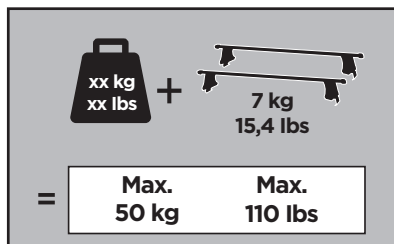

ISO 11154-E

141824
C.20160808
519-1824-01

Bring your life
thule.com