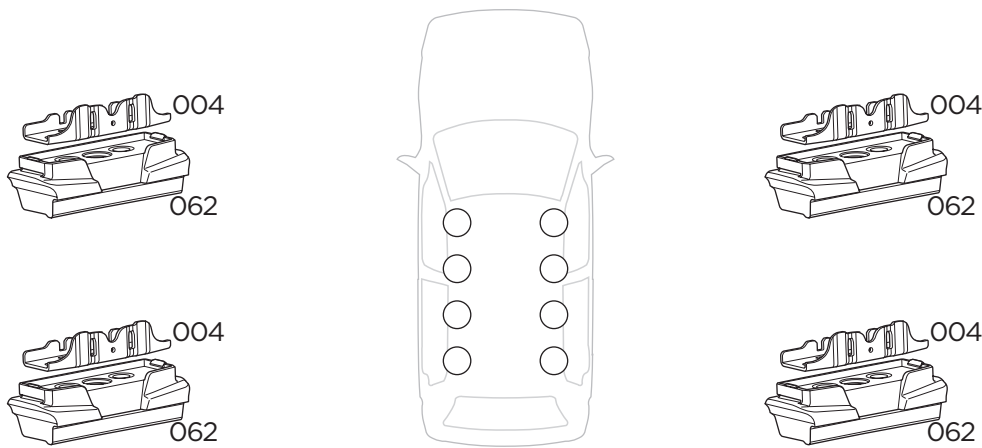

1

Kit 187001

VOLKSWAGEN California, 4-dr Bus, (T5) 03-15, (T6) 15-
 VOLKSWAGEN Caravelle, 4-dr Bus, (T5) 03-15, (T6) 15-
 VOLKSWAGEN Multivan, 4-dr Bus, (T5) 03-15, (T6) 15-
 VOLKSWAGEN Shuttle, 4-dr Bus, (T5) 03-15, (T6) 15-
 VOLKSWAGEN Transporter, 2-dr Single Cab, (T5) 03-15, (T6) 15-
 VOLKSWAGEN Transporter, 4-dr Double cab, (T5) 03-15, (T6) 15-
 VOLKSWAGEN Transporter, 4-dr Van, (T5) 03-15, (T6) 15-

ISO 11154-E

This kit is only for vehicles with fixpoint mounting.

1

2

3

4

5

A