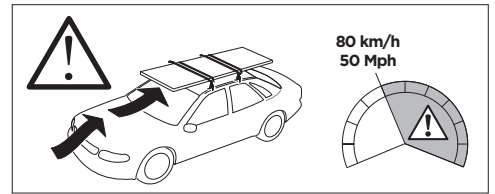

1

Kit 187001

VOLKSWAGEN California, 4-dr Bus, (T5) 03-15, (T6) 15-
VOLKSWAGEN Caravelle, 4-dr Bus, (T5) 03-15, (T6) 15-
VOLKSWAGEN Multivan, 4-dr Bus, (T5) 03-15, (T6) 15-
VOLKSWAGEN Shuttle, 4-dr Bus, (T5) 03-15, (T6) 15-
VOLKSWAGEN Transporter, 2-dr Single Cab, (T5) 03-15, (T6) 15-
VOLKSWAGEN Transporter, 4-dr Double cab, (T5) 03-15, (T6) 15-
VOLKSWAGEN Transporter, 4-dr Van, (T5) 03-15, (T6) 15-

ISO 11154-E

This kit is only for vehicles with fixpoint mounting.