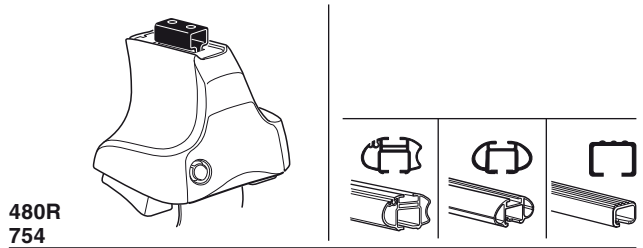

Kit 1328

VW Touran, 5-dr MPV, 03-