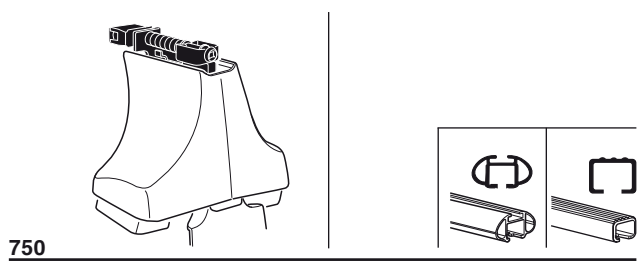

Kit 1328

VW Touran, 5-dr MPV, 03-