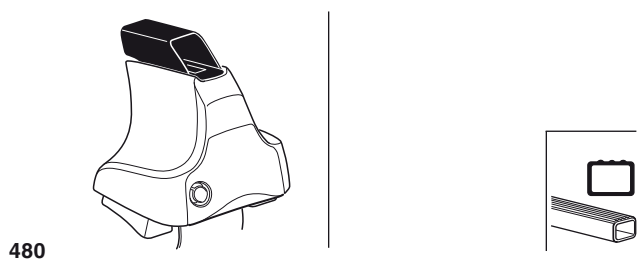

Kit 1328

VW Touran, 5-dr MPV, 03-