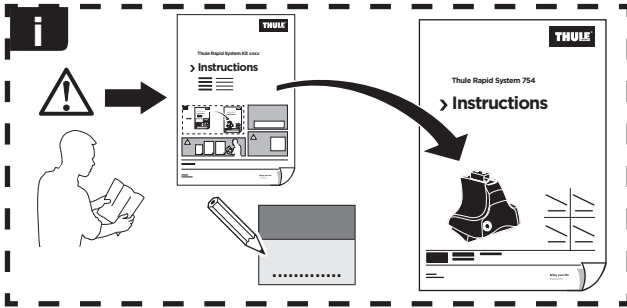

Thule Rapid System Kit 1748

> Instructions

AUDI A3, 4-dr Sedan, 13- / *14-

*North America

ISO 11154-E

141748

C.20140228
519-1748-02

Bring your life
thule.com