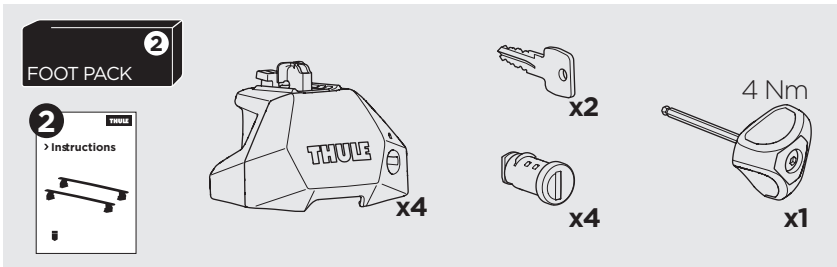

1

Kit 187009

VW California T5 & T6, 4-dr Bus, 03-15 / 15-
 VW Caravelle T5 & T6, 4-dr Bus, 03-15 / 15-
 VW Multivan T5 & T6, 4-dr Bus, 03-15 / 15-
 VW Transporter T5 & T6, 4-dr Van, 03-15 / 15-
 VW Shuttle T5 & T6, 4-dr Bus, 03-15 / 15-

ISO 11154-E

This kit is only for vehicles with fixpoint mounting.

1

2

3

4

5

6