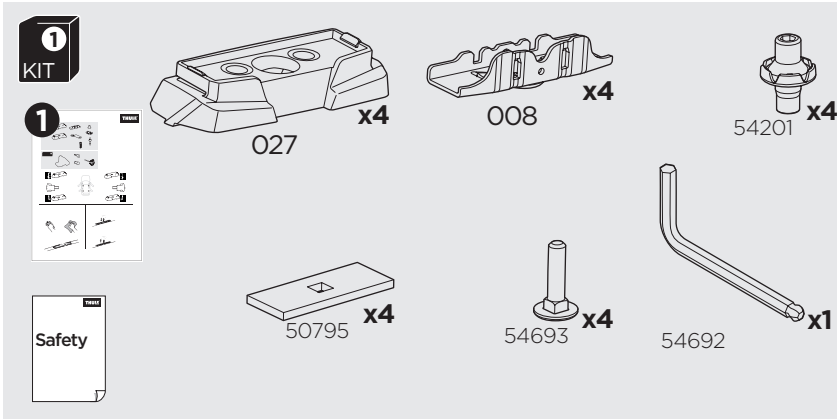

1

Kit 187009

VW California T5 & T6, 4-dr Bus, 03-15 / 15-
 VW Caravelle T5 & T6, 4-dr Bus, 03-15 / 15-
 VW Multivan T5 & T6, 4-dr Bus, 03-15 / 15-
 VW Transporter T5 & T6, 4-dr Van, 03-15 / 15-
 VW Shuttle T5 & T6, 4-dr Bus, 03-15 / 15-

ISO 11154-E

This kit is only for vehicles with fixpoint mounting.

1

2

3

4

5

6