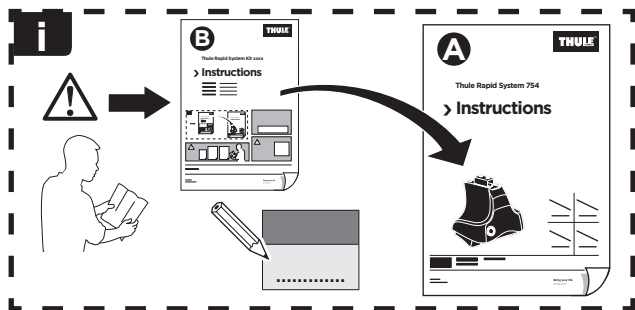

Thule Rapid System Kit 1862

> Instructions

HONDA Civic, 5-dr Hatchback, 17 - (With glassroof)

ISO 11154-E

141862
C.20170531
519-1862-01

Bring your life
thule.com

23 x1

24 x1

478 x1

479 x1

328 x2

1376 x2

x1

x1

1

	X (scale)	X (mm)	X (inch)
HONDA Civic, 5-dr Hatchback, 17 - (With glassroof)	38	1031	40 ⁵/₈

	Y (scale)	Y (mm)	Y (inch)
HONDA Civic, 5-dr Hatchback, 17 - (With glassroof)	34	991	39

2

HONDA Civic, 5-dr Hatchback, 17 - (with glassroof)

3

	W (mm)	Z (mm)	W (inch)	Z (inch)
HONDA Civic, 5-dr Hatchback, 17 - (With glassroof)	275	660	10 ⁷ / ₈	26