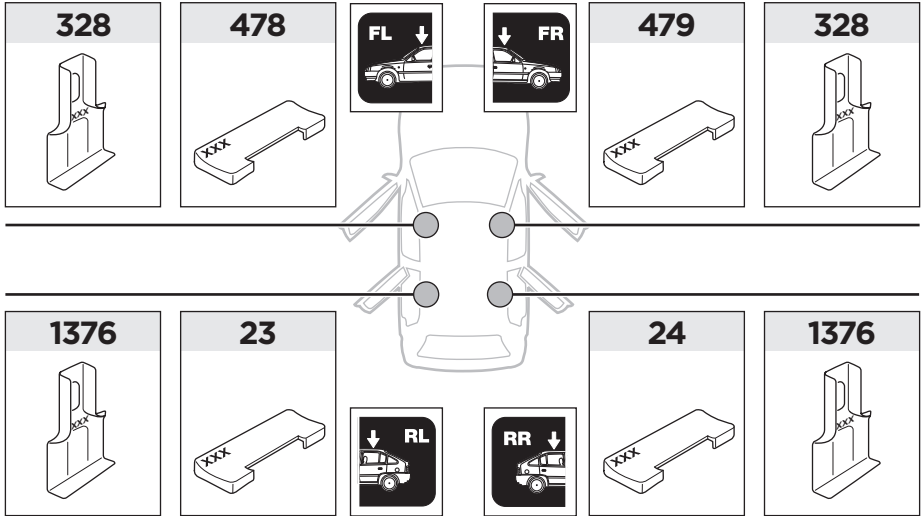

478 x1

479 x1

328 x2

1376 x2

x1

x1

1

	X (scale)	X (mm)	X (inch)
HONDA Civic, 5-dr Hatchback, 17 - (With glassroof)	38	1031	40 ⁵/₈

	Y (scale)	Y (mm)	Y (inch)
HONDA Civic, 5-dr Hatchback, 17 - (With glassroof)	34	991	39

2

HONDA Civic, 5-dr Hatchback, 17 - (with glassroof)

3

	W (mm)	Z (mm)	W (inch)	Z (inch)
HONDA Civic, 5-dr Hatchback, 17 - (With glassroof)	275	660	10 ⁷ / ₈	26