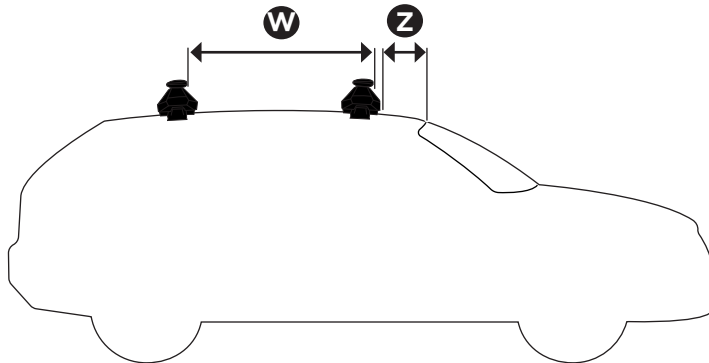

1

Kit 5086

VOLKSWAGEN Passat CC, 4-dr Coupé, 08-11 / *09-11
 VOLKSWAGEN CC, 4-dr Coupé, 12-17

*North America

ISO 11154-E

THULE WingBar Evo	THULE WingBar Edge	THULE WingBar	THULE SquareBar	Evo X (scale)	Edge X (scale)
VOLKSWAGEN Passat CC, 4-dr Coupé, 08-11 / *09-11				46,5	D
VOLKSWAGEN CC, 4-dr Coupé, 12-17				46,5	D
THULE ProBar	THULE SlideBar			X (mm/inch)	
VOLKSWAGEN Passat CC, 4-dr Coupé, 08-11 / *09-11				1116 mm / 43 7/8"	
VOLKSWAGEN CC, 4-dr Coupé, 12-17				1116 mm / 43 7/8"	

THULE WingBar Evo	THULE WingBar Edge	THULE WingBar	THULE SquareBar	Evo Y (scale)	Edge Y (scale)
VOLKSWAGEN Passat CC, 4-dr Coupé, 08-11 / *09-11				40	Q
VOLKSWAGEN CC, 4-dr Coupé, 12-17				40	Q
THULE ProBar	THULE SlideBar			Y (mm/inch)	
VOLKSWAGEN Passat CC, 4-dr Coupé, 08-11 / *09-11				1051 mm / 41 3/8"	
VOLKSWAGEN CC, 4-dr Coupé, 12-17				1051 mm / 41 3/8"	

	W (mm/inch)	Z (mm/inch)
VOLKSWAGEN Passat CC, 4-dr Coupé, 08-11 / *09-11	730 mm / 28 3/4"	160 mm / 6 1/4"
VOLKSWAGEN CC, 4-dr Coupé, 12-17	730 mm / 28 3/4"	160 mm / 6 1/4"

i