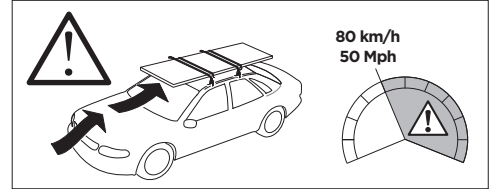

1

Kit 5018

PEUGEOT 308, 5-dr Hatchback, 14-
PEUGEOT 308 SW, 5-dr Estate, 14-

ISO 11154-E

THULE WingBar Evo THULE WingBar Edge THULE WingBar THULE SquareBar	Evo X (scale)	Edge X (scale)
PEUGEOT 308, 5-dr Hatchback, 14-	41	0
PEUGEOT 308 SW, 5-dr Estate, 14-	41	0

THULE ProBar THULE SlideBar	X (mm/inch)
PEUGEOT 308, 5-dr Hatchback, 14-	1061 mm / 41 3/4"
PEUGEOT 308 SW, 5-dr Estate, 14-	1061 mm / 41 3/4"

THULE WingBar Evo THULE WingBar Edge THULE WingBar THULE SquareBar	Evo Y (scale)	Edge Y (scale)
PEUGEOT 308, 5-dr Hatchback, 14-	34,5	J
PEUGEOT 308 SW, 5-dr Estate, 14-	34,5	J

THULE ProBar THULE SlideBar	Y (mm/inch)
PEUGEOT 308, 5-dr Hatchback, 14-	996 mm / 39 1/4"
PEUGEOT 308 SW, 5-dr Estate, 14-	996 mm / 39 1/4"

	W (mm/inch)	Z (mm/inch)
PEUGEOT 308, 5-dr Hatchback, 14-	725 mm / 28 1/2"	225 mm / 8 7/8"
PEUGEOT 308 SW, 5-dr Estate, 14-	725 mm / 28 1/2"	225 mm / 8 7/8"