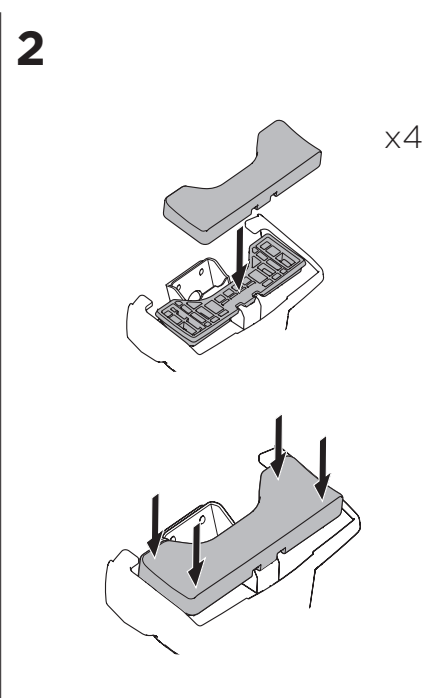

## Kit 5018

PEUGEOT 308, 5-dr Hatchback, 14-  
PEUGEOT 308 SW, 5-dr Estate, 14-

ISO 11154-E

THULE WingBar Evo            THULE WingBar Edge            THULE WingBar            THULE SquareBar	Evo X (scale)	Edge X (scale)
PEUGEOT 308, 5-dr Hatchback, 14-	41	0
PEUGEOT 308 SW, 5-dr Estate, 14-	41	0

THULE ProBar            THULE SlideBar	X (mm/inch)
PEUGEOT 308, 5-dr Hatchback, 14-	1061 mm / 41 3/4"
PEUGEOT 308 SW, 5-dr Estate, 14-	1061 mm / 41 3/4"

THULE WingBar Evo            THULE WingBar Edge            THULE WingBar            THULE SquareBar	Evo Y (scale)	Edge Y (scale)
PEUGEOT 308, 5-dr Hatchback, 14-	34,5	J
PEUGEOT 308 SW, 5-dr Estate, 14-	34,5	J

THULE ProBar            THULE SlideBar	Y (mm/inch)
PEUGEOT 308, 5-dr Hatchback, 14-	996 mm / 39 1/4"
PEUGEOT 308 SW, 5-dr Estate, 14-	996 mm / 39 1/4"

	W (mm/inch)	Z (mm/inch)
PEUGEOT 308, 5-dr Hatchback, 14-	725 mm / 28 1/2"	225 mm / 8 7/8"
PEUGEOT 308 SW, 5-dr Estate, 14-	725 mm / 28 1/2"	225 mm / 8 7/8"