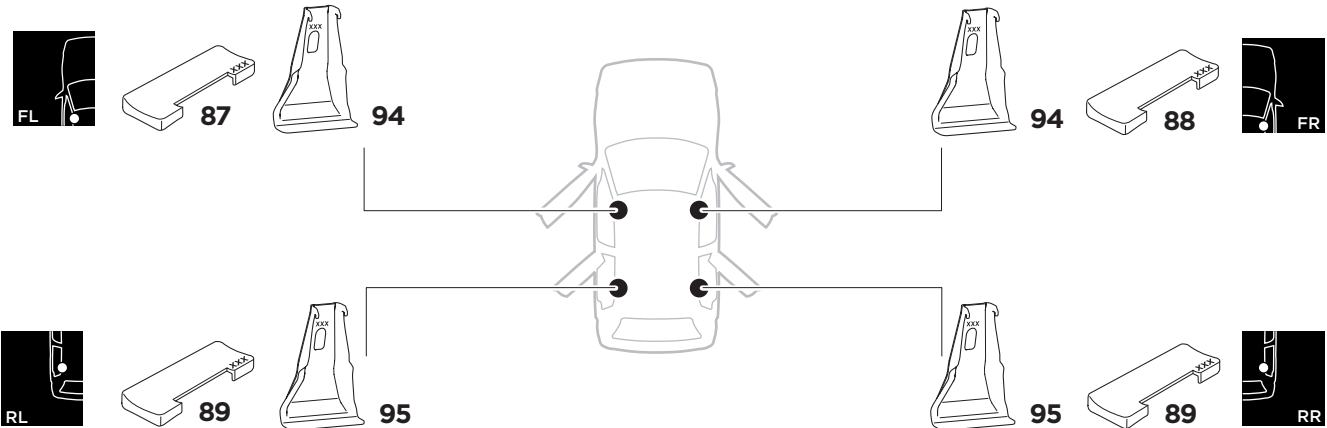

## Kit 5018

PEUGEOT 308, 5-dr Hatchback, 14-  
PEUGEOT 308 SW, 5-dr Estate, 14-

ISO 11154-E

THULE WingBar Evo            THULE WingBar Edge            THULE WingBar            THULE SquareBar	Evo X (scale)	Edge X (scale)
PEUGEOT 308, 5-dr Hatchback, 14-	41	0
PEUGEOT 308 SW, 5-dr Estate, 14-	41	0

THULE ProBar            THULE SlideBar	X (mm/inch)
PEUGEOT 308, 5-dr Hatchback, 14-	1061 mm / 41 3/4"
PEUGEOT 308 SW, 5-dr Estate, 14-	1061 mm / 41 3/4"

THULE WingBar Evo            THULE WingBar Edge            THULE WingBar            THULE SquareBar	Evo Y (scale)	Edge Y (scale)
PEUGEOT 308, 5-dr Hatchback, 14-	34,5	J
PEUGEOT 308 SW, 5-dr Estate, 14-	34,5	J

THULE ProBar            THULE SlideBar	Y (mm/inch)
PEUGEOT 308, 5-dr Hatchback, 14-	996 mm / 39 1/4"
PEUGEOT 308 SW, 5-dr Estate, 14-	996 mm / 39 1/4"

	W (mm/inch)	Z (mm/inch)
PEUGEOT 308, 5-dr Hatchback, 14-	725 mm / 28 1/2"	225 mm / 8 7/8"
PEUGEOT 308 SW, 5-dr Estate, 14-	725 mm / 28 1/2"	225 mm / 8 7/8"