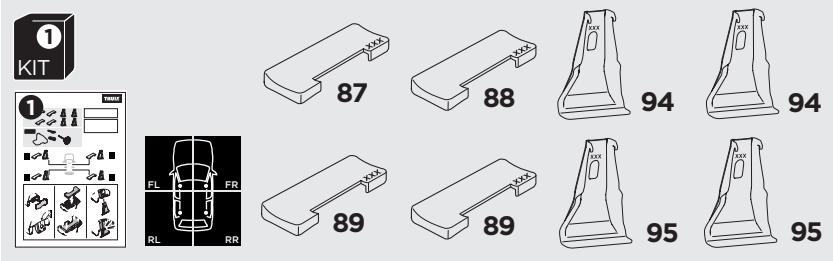

## Kit 5018

PEUGEOT 308, 5-dr Hatchback, 14-  
PEUGEOT 308 SW, 5-dr Estate, 14-

ISO 11154-E

THULE WingBar Evo            THULE WingBar Edge            THULE WingBar            THULE SquareBar	Evo X (scale)	Edge X (scale)
PEUGEOT 308, 5-dr Hatchback, 14-	41	0
PEUGEOT 308 SW, 5-dr Estate, 14-	41	0

THULE ProBar            THULE SlideBar	X (mm/inch)
PEUGEOT 308, 5-dr Hatchback, 14-	1061 mm / 41 3/4"
PEUGEOT 308 SW, 5-dr Estate, 14-	1061 mm / 41 3/4"

THULE WingBar Evo            THULE WingBar Edge            THULE WingBar            THULE SquareBar	Evo Y (scale)	Edge Y (scale)
PEUGEOT 308, 5-dr Hatchback, 14-	34,5	J
PEUGEOT 308 SW, 5-dr Estate, 14-	34,5	J

THULE ProBar            THULE SlideBar	Y (mm/inch)
PEUGEOT 308, 5-dr Hatchback, 14-	996 mm / 39 1/4"
PEUGEOT 308 SW, 5-dr Estate, 14-	996 mm / 39 1/4"

	W (mm/inch)	Z (mm/inch)
PEUGEOT 308, 5-dr Hatchback, 14-	725 mm / 28 1/2"	225 mm / 8 7/8"
PEUGEOT 308 SW, 5-dr Estate, 14-	725 mm / 28 1/2"	225 mm / 8 7/8"