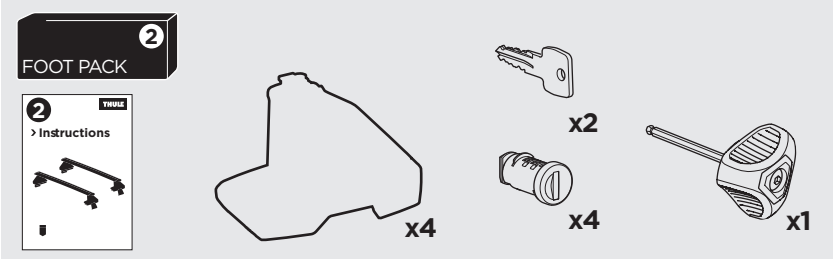

## Kit 5018

PEUGEOT 308, 5-dr Hatchback, 14-  
PEUGEOT 308 SW, 5-dr Estate, 14-

ISO 11154-E

THULE WingBar Evo            THULE WingBar Edge            THULE WingBar            THULE SquareBar	Evo X (scale)	Edge X (scale)
PEUGEOT 308, 5-dr Hatchback, 14-	41	0
PEUGEOT 308 SW, 5-dr Estate, 14-	41	0

THULE ProBar            THULE SlideBar	X (mm/inch)
PEUGEOT 308, 5-dr Hatchback, 14-	1061 mm / 41 3/4"
PEUGEOT 308 SW, 5-dr Estate, 14-	1061 mm / 41 3/4"

THULE WingBar Evo            THULE WingBar Edge            THULE WingBar            THULE SquareBar	Evo Y (scale)	Edge Y (scale)
PEUGEOT 308, 5-dr Hatchback, 14-	34,5	J
PEUGEOT 308 SW, 5-dr Estate, 14-	34,5	J

THULE ProBar            THULE SlideBar	Y (mm/inch)
PEUGEOT 308, 5-dr Hatchback, 14-	996 mm / 39 1/4"
PEUGEOT 308 SW, 5-dr Estate, 14-	996 mm / 39 1/4"

	W (mm/inch)	Z (mm/inch)
PEUGEOT 308, 5-dr Hatchback, 14-	725 mm / 28 1/2"	225 mm / 8 7/8"
PEUGEOT 308 SW, 5-dr Estate, 14-	725 mm / 28 1/2"	225 mm / 8 7/8"