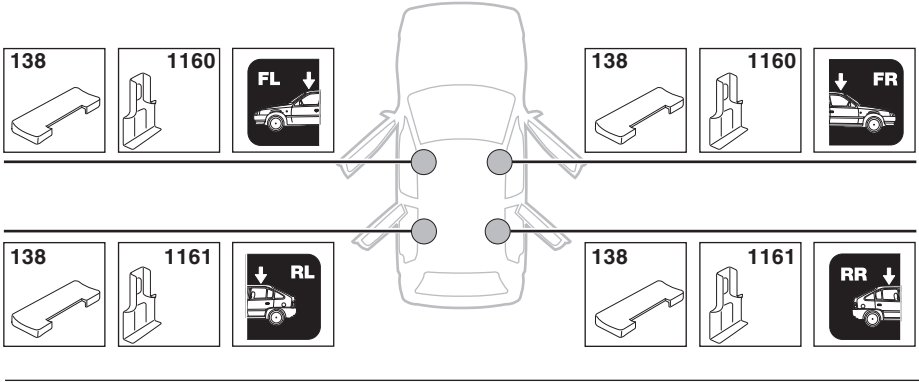

	Y
NISSAN Dualis, 5-dr SUV, 07-	40,5
NISSAN Qashqai, 5-dr SUV, 07-	40,5

3

480R Rapid Traverse

480 Traverse

(North America)

	X inch	X mm
NISSAN Dualis, 5-dr SUV, 07-	42 3/4"	1086 mm
NISSAN Qashqai, 5-dr SUV, 07-	42 3/4"	1086 mm

	Y inch	Y mm
NISSAN Dualis, 5-dr SUV, 07-	41 5/8"	1056 mm
NISSAN Qashqai, 5-dr SUV, 07-	41 5/8"	1056 mm

4

5

NISSAN Dualis, 5-dr SUV, 07-
NISSAN Qashqai, 5-dr SUV, 07-

6

	X mm	Y mm	X inch	Y inch
NISSAN Dualis, 5-dr SUV, 07-	370 mm	770 mm	14 5/8"	30 3/8"
NISSAN Qashqai, 5-dr SUV, 07-	370 mm	770 mm	14 5/8"	30 3/8"