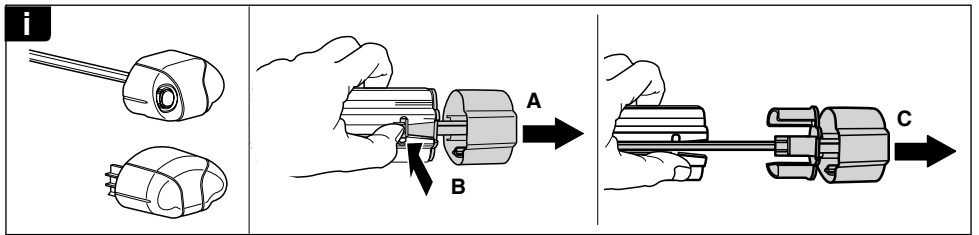

WW ▶ Thule Sweden AB, Box 69, 330 33 Hillerstorp, SWEDEN

NA ▶ Thule Inc., 42 Silvermine Road, Seymour, Connecticut 06483, USA

@ info@thule.com
customer.service@thule.com

www.thule.com

506-3014-02