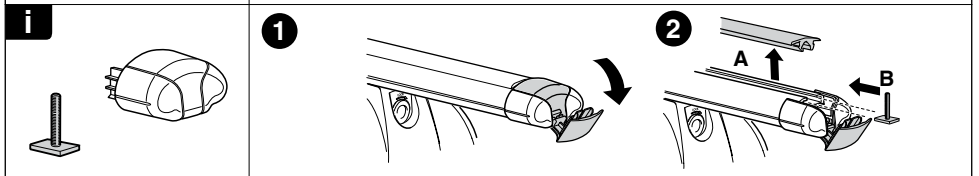

WW ▶ Thule Sweden AB, Box 69, 330 33 Hillerstorp, SWEDEN

NA ▶ Thule Inc., 42 Silvermine Road, Seymour, Connecticut 06483, USA

@ info@thule.com
customer.service@thule.com

www.thule.com

506-3014-02