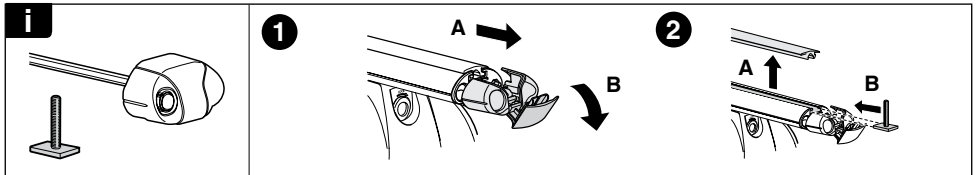

WW ▶ Thule Sweden AB, Box 69, 330 33 Hillerstorp, SWEDEN

NA ▶ Thule Inc., 42 Silvermine Road, Seymour, Connecticut 06483, USA

@ info@thule.com
customer.service@thule.com

www.thule.com

506-3014-02