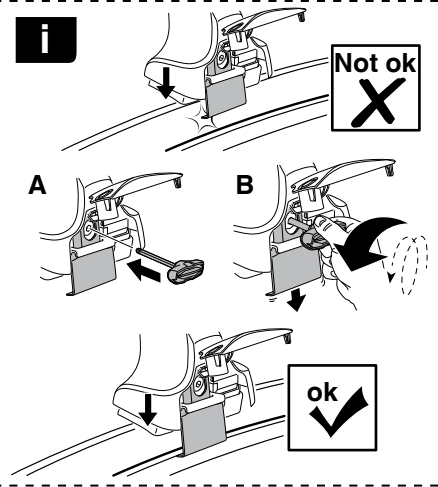

6

i

	X mm	Y mm	Z mm	X inch	Y inch	Z inch
NISSAN Micra, 3-dr Hatchback (K 12), 03-07, 08-09	300 mm	650 mm	360 mm	11 3/4"	25 5/8"	14 1/8"
NISSAN March, 3-dr Hatchback, 03-07, 08-09	300 mm	650 mm	360 mm	11 3/4"	25 5/8"	14 1/8"

	X mm	Y mm	X inch	Y inch
NISSAN Micra, 5-dr Hatchback (K 12), 03-07, 08-09	300 mm	650 mm	11 3/4"	25 5/8"
NISSAN March, 5-dr Hatchback, 03-07, 08-09	300 mm	650 mm	11 3/4"	25 5/8"