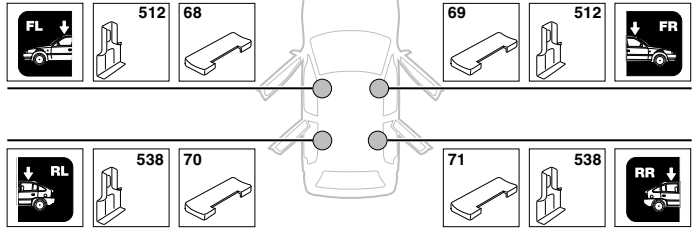

NISSAN Micra, 5-dr Hatchback (K 12), 03-07, 08-09

NISSAN March, 5-dr Hatchback, 03-07, 08-09