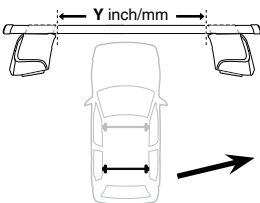

3

480R Rapid Traverse

480 Traverse

(North America)

X inch

X mm

NISSAN Micra , 3-dr Hatchback (K 12), 03-07, 08-09	35 7/8"	911 mm
NISSAN Micra , 5-dr Hatchback (K 12), 03-07, 08-09	35 7/8"	911 mm
NISSAN March , 3-dr Hatchback, 03-07, 08-09	35 7/8"	911 mm
NISSAN March , 5-dr Hatchback, 03-07, 08-09	35 7/8"	911 mm

Y inch

Y mm

NISSAN Micra , 3-dr Hatchback (K 12), 03-07, 08-09	34 1/2"	876 mm
NISSAN Micra , 5-dr Hatchback (K 12), 03-07, 08-09	34 1/2"	876 mm
NISSAN March , 3-dr Hatchback, 03-07, 08-09	34 1/2"	876 mm
NISSAN March , 5-dr Hatchback, 03-07, 08-09	34 1/2"	876 mm