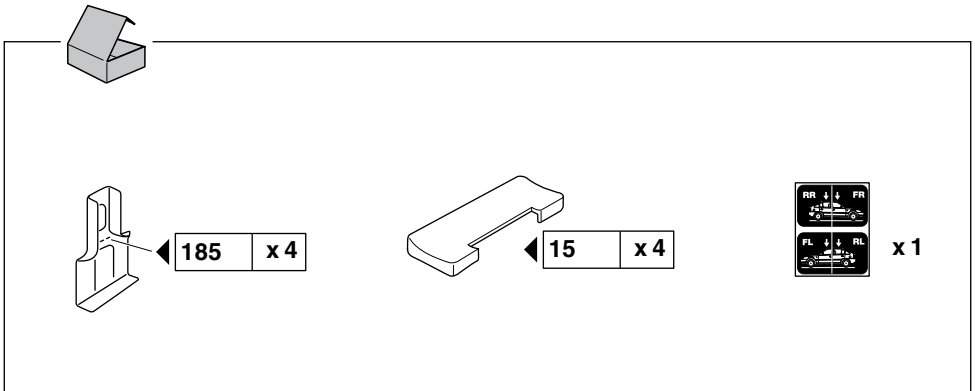

754 Rapid System
480R Rapid Traverse (North America)