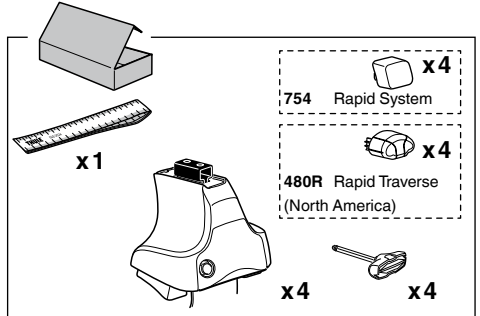

754 Rapid System
480R Rapid Traverse (North America)