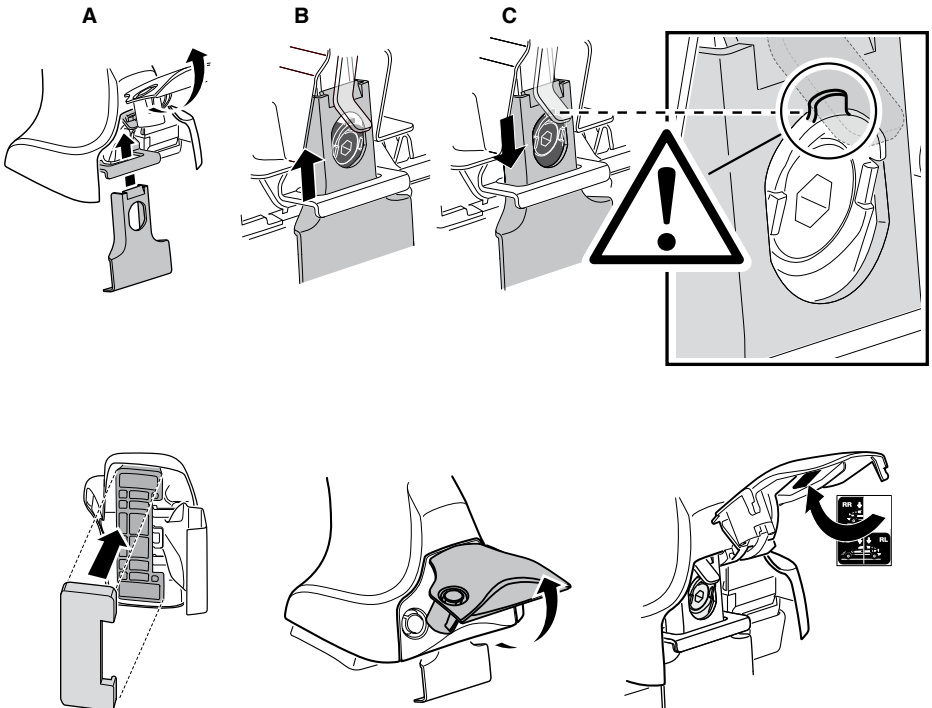

3

754 Rapid System

	X
HONDA Civic, 4-dr Sedan, 96-00	24,5
HONDA Civic, 4-dr Sedan, *96-99	24
HONDA Civic Ferio, 4-dr Sedan, 96-99	24
ACURA EI, 4-dr Sedan, 96-00, 01-05	24

	Y
HONDA Civic, 4-dr Sedan, 96-00	24,5
HONDA Civic, 4-dr Sedan, *96-99	24
HONDA Civic Ferio, 4-dr Sedan, 96-99	24
ACURA EI, 4-dr Sedan, 96-00, 01-05	24

3

480R Rapid Traverse

480 Traverse

(North America)

	X inch	X mm
HONDA Civic, 4-dr Sedan, 96-00	35 1/4"	896 mm
HONDA Civic, 4-dr Sedan, *96-99	35"	890 mm
HONDA Civic Ferio, 4-dr Sedan, 96-99	35"	890 mm
ACURA EI, 4-dr Sedan, 96-00, 01-05	35"	890 mm

	Y inch	Y mm
HONDA Civic, 4-dr Sedan, 96-00	35 1/4"	896 mm
HONDA Civic, 4-dr Sedan, *96-99	35"	890 mm
HONDA Civic Ferio, 4-dr Sedan, 96-99	35"	890 mm
ACURA EI, 4-dr Sedan, 96-00, 01-05	35"	890 mm

4

5

HONDA Civic, 4-dr Sedan, 96-00
HONDA Civic, 4-dr Sedan, *96-99
HONDA Civic Ferio, 4-dr Sedan, 96-99
ACURA EI, 4-dr Sedan, 96-00, 01-05