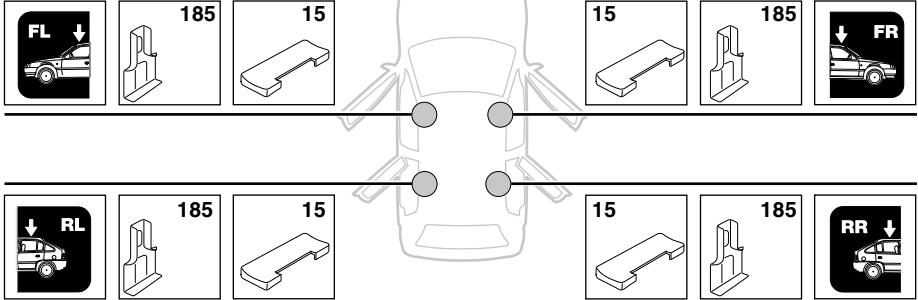

3

754 Rapid System

	X
HONDA Civic, 4-dr Sedan, 96-00	24,5
HONDA Civic, 4-dr Sedan, *96-99	24
HONDA Civic Ferio, 4-dr Sedan, 96-99	24
ACURA EI, 4-dr Sedan, 96-00, 01-05	24

	Y
HONDA Civic, 4-dr Sedan, 96-00	24,5
HONDA Civic, 4-dr Sedan, *96-99	24
HONDA Civic Ferio, 4-dr Sedan, 96-99	24
ACURA EI, 4-dr Sedan, 96-00, 01-05	24

3

480R Rapid Traverse

480 Traverse

(North America)

	X inch	X mm
HONDA Civic, 4-dr Sedan, 96-00	35 1/4"	896 mm
HONDA Civic, 4-dr Sedan, *96-99	35"	890 mm
HONDA Civic Ferio, 4-dr Sedan, 96-99	35"	890 mm
ACURA EI, 4-dr Sedan, 96-00, 01-05	35"	890 mm

	Y inch	Y mm
HONDA Civic, 4-dr Sedan, 96-00	35 1/4"	896 mm
HONDA Civic, 4-dr Sedan, *96-99	35"	890 mm
HONDA Civic Ferio, 4-dr Sedan, 96-99	35"	890 mm
ACURA EI, 4-dr Sedan, 96-00, 01-05	35"	890 mm

4

5

HONDA Civic, 4-dr Sedan, 96-00
HONDA Civic, 4-dr Sedan, *96-99
HONDA Civic Ferio, 4-dr Sedan, 96-99
ACURA EI, 4-dr Sedan, 96-00, 01-05