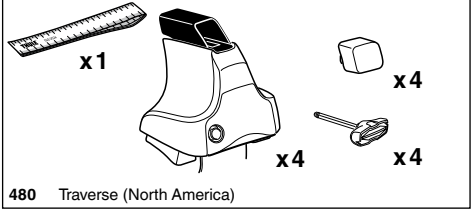

754 Rapid System
480R Rapid Traverse (North America)