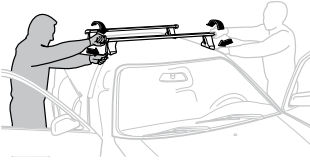

7

GB/US Tighten alternately
D Die Schrauben abwechselnd anziehen
F Serrer alternativement chaque côté
NL Afwisselend aan de linker- en de rechterkant aandraaien
I Alternare il serraggio delle viti
E Apertar alternativamente
PT Aperte alternadamente
S Dra åt växelvis
FIN Kierrä vuorotellen
EST Pinguldage vaheldumisi
LAT Pievelciēt pamišus
LIT Užsukinėkite pakaitomis
PL Śruby dokręcaj naprzemiennie
RU Затягивайте попеременно

CZ Pokręťta bagazníka dokręcaj dokręcaj naprzemiennie.
SK Doťahujte striedavo
SLO Privijajte izmenično.
HR Naizmjenično zategnite
HU Egymástól függetlenül szorítandó
GR Σφιγγεται εναλλάξ
TR Dönüşümlü sıkın

中文 交替拧紧

한국어 번갈아 가며 조이십시오.

日本語 交互に締め付けてください。

ไทย ชั้้นในแบบสลับ