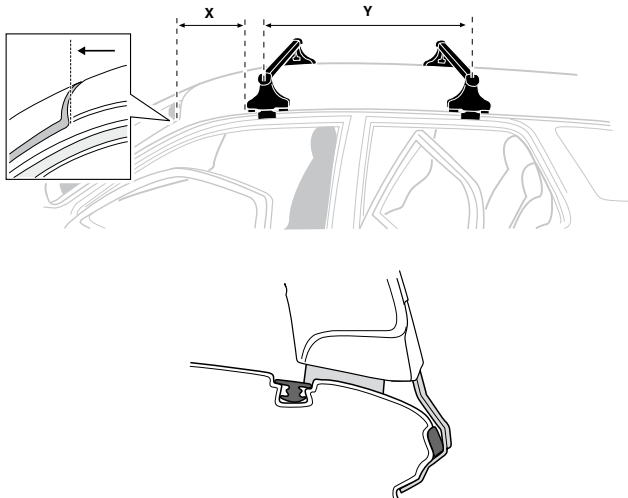

	Y inch	Y mm
HONDA Civic, 4-dr Sedan, 96-00	35 1/4"	896 mm
HONDA Civic, 4-dr Sedan, *96-99	35"	890 mm
HONDA Civic Ferio, 4-dr Sedan, 96-99	35"	890 mm
ACURA EI, 4-dr Sedan, 96-00, 01-05	35"	890 mm

4

5

HONDA Civic, 4-dr Sedan, 96-00
HONDA Civic, 4-dr Sedan, *96-99
HONDA Civic Ferio, 4-dr Sedan, 96-99
ACURA EI, 4-dr Sedan, 96-00, 01-05

6

	X mm	Y mm	X inch	Y inch
HONDA Civic, 4-dr Sedan, 96-00	220 mm	700 mm	8 5/8"	27 1/2"
HONDA Civic, 4-dr Sedan, *96-99	216 mm	700 mm	8 1/2"	27 1/2"
HONDA Civic Ferio, 4-dr Sedan, 96-99	216 mm	700 mm	8 1/2"	27 1/2"
ACURA EL, 4-dr Sedan, 96-00, 01-05	216 mm	700 mm	8 1/2"	27 1/2"