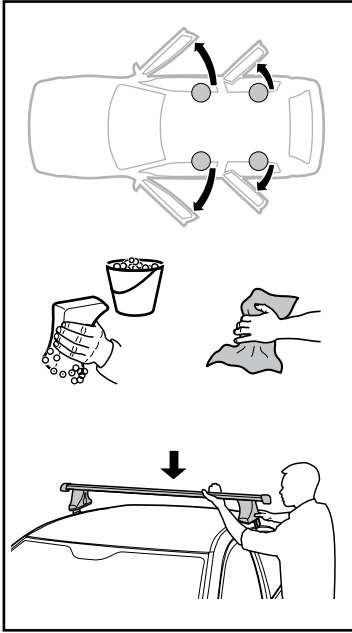

6

	X mm	Y mm	X inch	Y inch
HONDA Civic, 4-dr Sedan, 96-00	220 mm	700 mm	8 5/8"	27 1/2"
HONDA Civic, 4-dr Sedan, *96-99	216 mm	700 mm	8 1/2"	27 1/2"
HONDA Civic Ferio, 4-dr Sedan, 96-99	216 mm	700 mm	8 1/2"	27 1/2"
ACURA EL, 4-dr Sedan, 96-00, 01-05	216 mm	700 mm	8 1/2"	27 1/2"