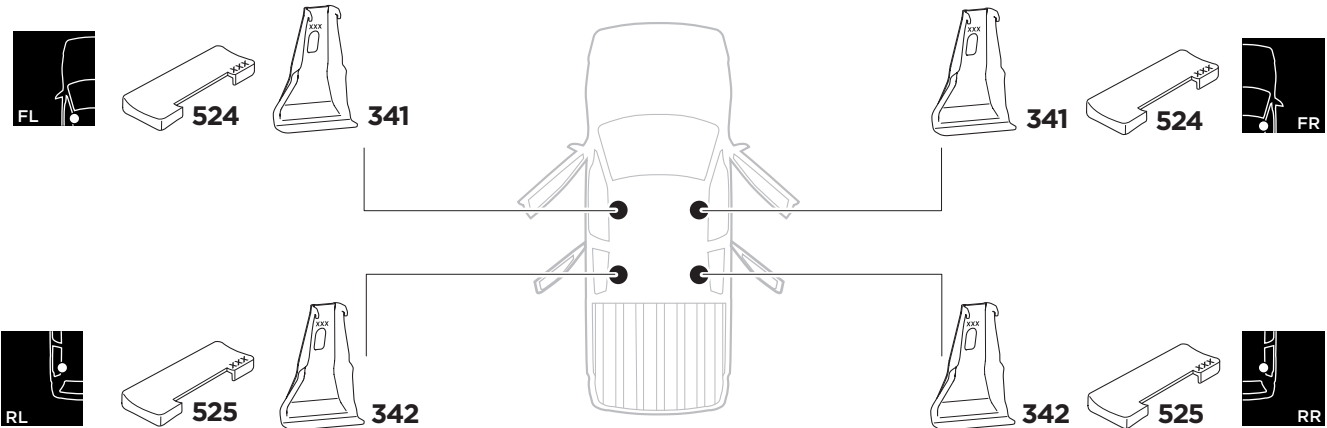

1

Kit 5160

NISSAN Frontier, 4-dr Pickup Double Cab, 05-15
 NISSAN Navara, 4-dr Pickup Double Cab, 05-15

ISO 11154-E

THULE WingBar Evo	THULE WingBar Edge	THULE WingBar	THULE SquareBar	Evo X (scale)	Edge X (scale)
NISSAN Frontier, 4-dr Pickup Double Cab, 05-15				46,5	D
NISSAN Navara, 4-dr Pickup Double Cab, 05-15				46,5	D

THULE ProBar	THULE SlideBar	X (mm/inch)
NISSAN Frontier, 4-dr Pickup Double Cab, 05-15		1116 mm / 43 7/8"
NISSAN Navara, 4-dr Pickup Double Cab, 05-15		1116 mm / 43 7/8"

THULE WingBar Evo	THULE WingBar Edge	THULE WingBar	THULE SquareBar	Evo Y (scale)	Edge Y (scale)
NISSAN Frontier, 4-dr Pickup Double Cab, 05-15				45	G
NISSAN Navara, 4-dr Pickup Double Cab, 05-15				45	G

THULE ProBar	THULE SlideBar	Y (mm/inch)
NISSAN Frontier, 4-dr Pickup Double Cab, 05-15		1101 mm / 43 3/8"
NISSAN Navara, 4-dr Pickup Double Cab, 05-15		1101 mm / 43 3/8"

	W (mm/inch)	Z (mm/inch)
NISSAN Frontier, 4-dr Pickup Double Cab, 05-15	700 mm / 27 1/2"	275 mm / 10 7/8"
NISSAN Navara, 4-dr Pickup Double Cab, 05-15	700 mm / 27 1/2"	275 mm / 10 7/8"