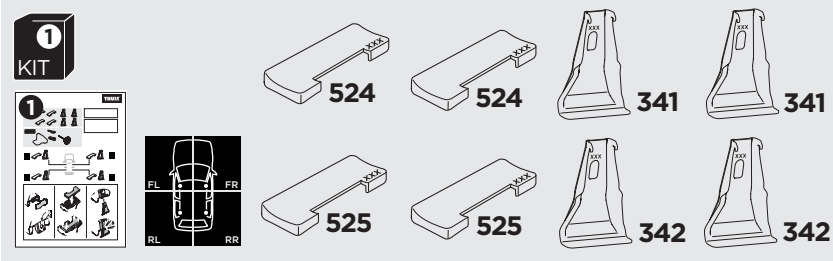

1

Kit 5160

NISSAN Frontier, 4-dr Pickup Double Cab, 05-15
 NISSAN Navara, 4-dr Pickup Double Cab, 05-15

ISO 11154-E

THULE WingBar Evo	THULE WingBar Edge	THULE WingBar	THULE SquareBar	Evo X (scale)	Edge X (scale)
NISSAN Frontier, 4-dr Pickup Double Cab, 05-15				46,5	D
NISSAN Navara, 4-dr Pickup Double Cab, 05-15				46,5	D

THULE ProBar	THULE SlideBar	X (mm/inch)
NISSAN Frontier, 4-dr Pickup Double Cab, 05-15		1116 mm / 43 7/8"
NISSAN Navara, 4-dr Pickup Double Cab, 05-15		1116 mm / 43 7/8"

THULE WingBar Evo	THULE WingBar Edge	THULE WingBar	THULE SquareBar	Evo Y (scale)	Edge Y (scale)
NISSAN Frontier, 4-dr Pickup Double Cab, 05-15				45	G
NISSAN Navara, 4-dr Pickup Double Cab, 05-15				45	G

THULE ProBar	THULE SlideBar	Y (mm/inch)
NISSAN Frontier, 4-dr Pickup Double Cab, 05-15		1101 mm / 43 3/8"
NISSAN Navara, 4-dr Pickup Double Cab, 05-15		1101 mm / 43 3/8"

	W (mm/inch)	Z (mm/inch)
NISSAN Frontier, 4-dr Pickup Double Cab, 05-15	700 mm / 27 1/2"	275 mm / 10 7/8"
NISSAN Navara, 4-dr Pickup Double Cab, 05-15	700 mm / 27 1/2"	275 mm / 10 7/8"