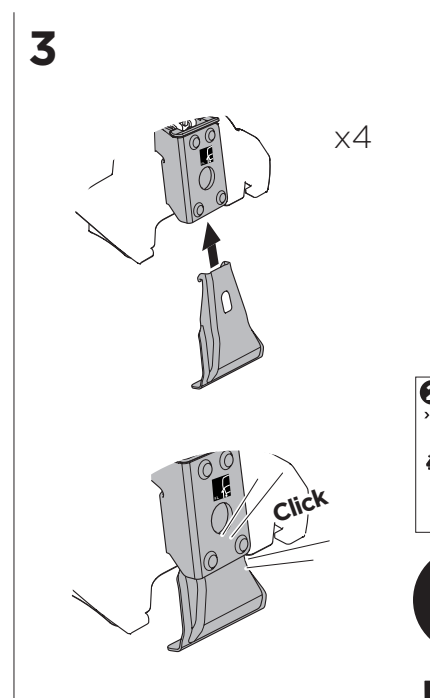

1

Kit 5160

NISSAN Frontier, 4-dr Pickup Double Cab, 05-15
 NISSAN Navara, 4-dr Pickup Double Cab, 05-15

ISO 11154-E

THULE WingBar Evo	THULE WingBar Edge	THULE WingBar	THULE SquareBar	Evo X (scale)	Edge X (scale)
NISSAN Frontier, 4-dr Pickup Double Cab, 05-15				46,5	D
NISSAN Navara, 4-dr Pickup Double Cab, 05-15				46,5	D

THULE ProBar	THULE SlideBar	X (mm/inch)
NISSAN Frontier, 4-dr Pickup Double Cab, 05-15		1116 mm / 43 7/8"
NISSAN Navara, 4-dr Pickup Double Cab, 05-15		1116 mm / 43 7/8"

THULE WingBar Evo	THULE WingBar Edge	THULE WingBar	THULE SquareBar	Evo Y (scale)	Edge Y (scale)
NISSAN Frontier, 4-dr Pickup Double Cab, 05-15				45	G
NISSAN Navara, 4-dr Pickup Double Cab, 05-15				45	G

THULE ProBar	THULE SlideBar	Y (mm/inch)
NISSAN Frontier, 4-dr Pickup Double Cab, 05-15		1101 mm / 43 3/8"
NISSAN Navara, 4-dr Pickup Double Cab, 05-15		1101 mm / 43 3/8"

	W (mm/inch)	Z (mm/inch)
NISSAN Frontier, 4-dr Pickup Double Cab, 05-15	700 mm / 27 1/2"	275 mm / 10 7/8"
NISSAN Navara, 4-dr Pickup Double Cab, 05-15	700 mm / 27 1/2"	275 mm / 10 7/8"