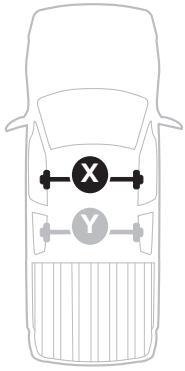

1

Kit 5160

NISSAN Frontier, 4-dr Pickup Double Cab, 05-15
 NISSAN Navara, 4-dr Pickup Double Cab, 05-15

ISO 11154-E

THULE WingBar Evo	THULE WingBar Edge	THULE WingBar	THULE SquareBar	Evo X (scale)	Edge X (scale)
NISSAN Frontier, 4-dr Pickup Double Cab, 05-15				46,5	D
NISSAN Navara, 4-dr Pickup Double Cab, 05-15				46,5	D

THULE ProBar	THULE SlideBar	X (mm/inch)
NISSAN Frontier, 4-dr Pickup Double Cab, 05-15		1116 mm / 43 7/8"
NISSAN Navara, 4-dr Pickup Double Cab, 05-15		1116 mm / 43 7/8"

THULE WingBar Evo	THULE WingBar Edge	THULE WingBar	THULE SquareBar	Evo Y (scale)	Edge Y (scale)
NISSAN Frontier, 4-dr Pickup Double Cab, 05-15				45	G
NISSAN Navara, 4-dr Pickup Double Cab, 05-15				45	G

THULE ProBar	THULE SlideBar	Y (mm/inch)
NISSAN Frontier, 4-dr Pickup Double Cab, 05-15		1101 mm / 43 3/8"
NISSAN Navara, 4-dr Pickup Double Cab, 05-15		1101 mm / 43 3/8"

	W (mm/inch)	Z (mm/inch)
NISSAN Frontier, 4-dr Pickup Double Cab, 05-15	700 mm / 27 1/2"	275 mm / 10 7/8"
NISSAN Navara, 4-dr Pickup Double Cab, 05-15	700 mm / 27 1/2"	275 mm / 10 7/8"