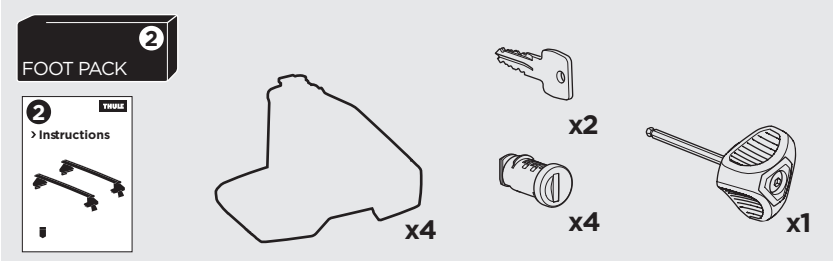

1

Kit 5160

NISSAN Frontier, 4-dr Pickup Double Cab, 05-15
 NISSAN Navara, 4-dr Pickup Double Cab, 05-15

ISO 11154-E

THULE WingBar Evo	THULE WingBar Edge	THULE WingBar	THULE SquareBar	Evo X (scale)	Edge X (scale)
NISSAN Frontier, 4-dr Pickup Double Cab, 05-15				46,5	D
NISSAN Navara, 4-dr Pickup Double Cab, 05-15				46,5	D

THULE ProBar	THULE SlideBar	X (mm/inch)
NISSAN Frontier, 4-dr Pickup Double Cab, 05-15		1116 mm / 43 7/8"
NISSAN Navara, 4-dr Pickup Double Cab, 05-15		1116 mm / 43 7/8"

THULE WingBar Evo	THULE WingBar Edge	THULE WingBar	THULE SquareBar	Evo Y (scale)	Edge Y (scale)
NISSAN Frontier, 4-dr Pickup Double Cab, 05-15				45	G
NISSAN Navara, 4-dr Pickup Double Cab, 05-15				45	G

THULE ProBar	THULE SlideBar	Y (mm/inch)
NISSAN Frontier, 4-dr Pickup Double Cab, 05-15		1101 mm / 43 3/8"
NISSAN Navara, 4-dr Pickup Double Cab, 05-15		1101 mm / 43 3/8"

	W (mm/inch)	Z (mm/inch)
NISSAN Frontier, 4-dr Pickup Double Cab, 05-15	700 mm / 27 1/2"	275 mm / 10 7/8"
NISSAN Navara, 4-dr Pickup Double Cab, 05-15	700 mm / 27 1/2"	275 mm / 10 7/8"