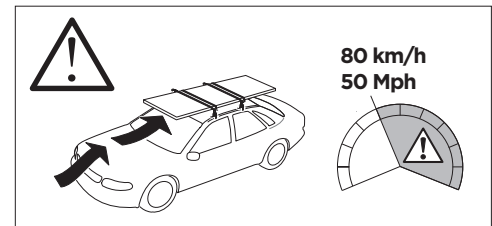

1

Kit 186069

HONDA CR-V, 5-dr SUV, 12-16* / 12-18

*North America

ISO 11154-E

This kit is only for vehicles with flush railing.

1 KIT + **2** FOOT PACK

1