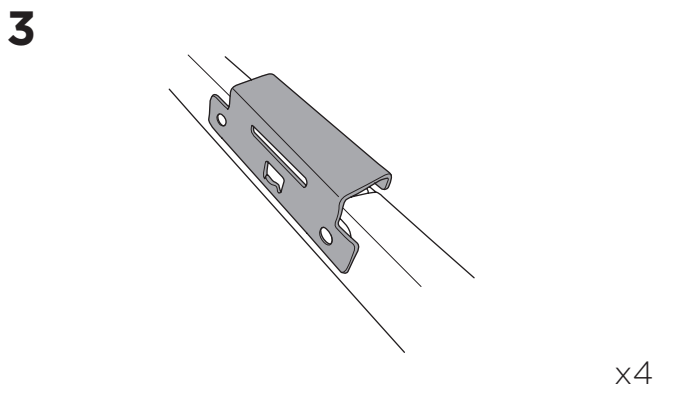

1

Kit 186069

HONDA CR-V, 5-dr SUV, 12-16* / 12-18

*North America

ISO 11154-E

This kit is only for vehicles with flush railing.

1 KIT + **2** FOOT PACK

1

Evo

Edge

2

3

4

5

2 THULE

> Instructions