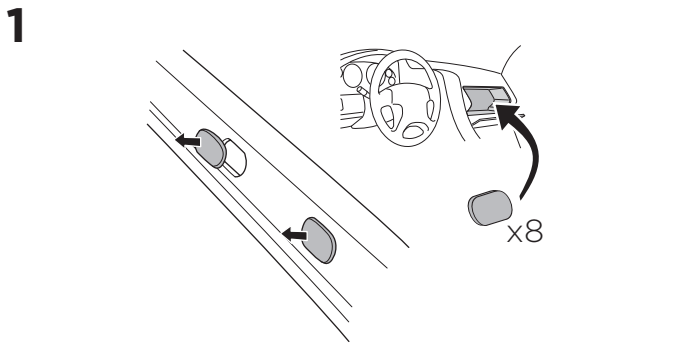

1

Kit 186069

HONDA CR-V, 5-dr SUV, 12-16* / 12-18

*North America

ISO 11154-E

This kit is only for vehicles with flush railing.

1 KIT + **2** FOOT PACK

1

Evo

Edge

2

3

4

5

2 THULE

> Instructions