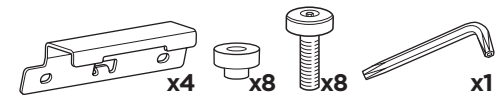

1

Kit 186069

HONDA CR-V, 5-dr SUV, 12-16* / 12-18

*North America

ISO 11154-E

This kit is only for vehicles with flush railing.

1 KIT + **2** FOOT PACK

1

Evo

Edge

2

3

4

5

2 THULE

> Instructions