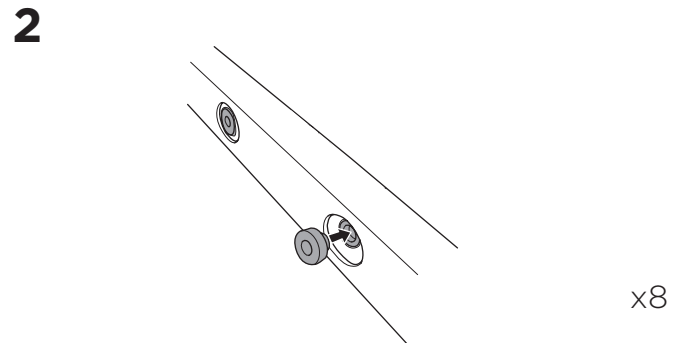

1

Kit 186069

HONDA CR-V, 5-dr SUV, 12-16* / 12-18

*North America

ISO 11154-E

This kit is only for vehicles with flush railing.

1 KIT + **2** FOOT PACK

1

Evo

Edge

2

3

4

5

2 THULE

> Instructions