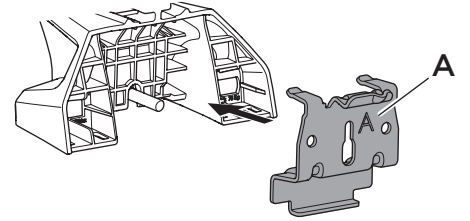

1

Kit 186069

HONDA CR-V, 5-dr SUV, 12-16* / 12-18

*North America

ISO 11154-E

This kit is only for vehicles with flush railing.

1 KIT + **2** FOOT PACK

1

Evo

Edge

2

3

4

5

2 THULE

> Instructions