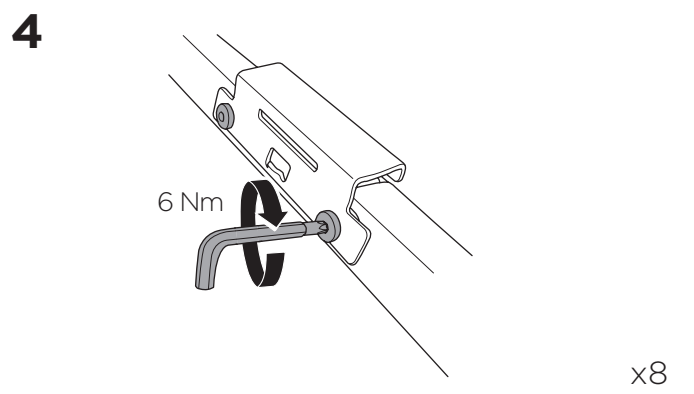

1

Kit 186069

HONDA CR-V, 5-dr SUV, 12-16* / 12-18

*North America

ISO 11154-E

This kit is only for vehicles with flush railing.

1 KIT + **2** FOOT PACK

1

Evo

Edge

2

3

4

5

2 THULE

> Instructions