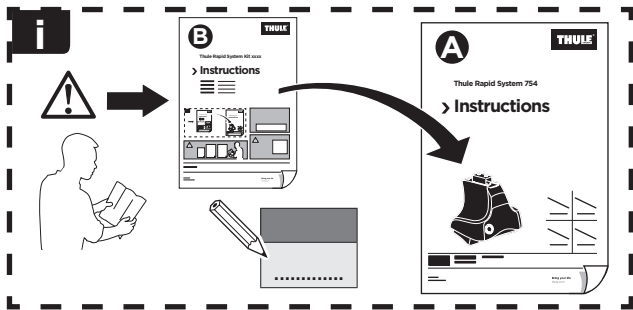

Thule Rapid System Kit 1743

> Instructions

NISSAN Pulsar, 5-dr Hatchback, 13-

ISO 11154-E

141743
C.20140625
519-1743-01

Bring your life
thule.com

435 x1

436 x1