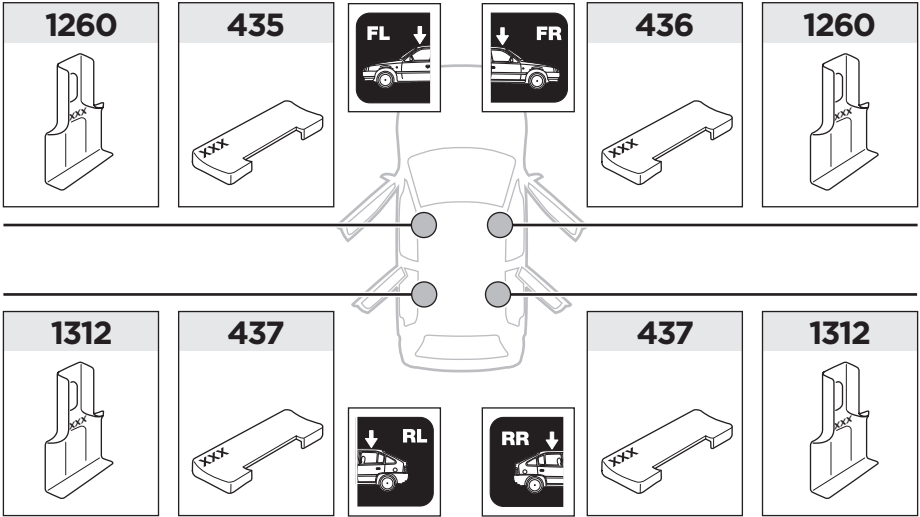

437 x2

1260 x2

1312 x2

x1

x1

1

	X (scale)	X (mm)	X (inch)
NISSAN Pulsar, 5-dr Hatchback, 13-	39	1041	41

	Y (scale)	Y (mm)	Y (inch)
NISSAN Pulsar, 5-dr Hatchback, 13-	33,5	986	38 7/8

2

NISSAN Pulsar, 5-dr Hatchback, 13-

3

	W (mm)	Z (mm)	W (inch)	Z (inch)
NISSAN Pulsar, 5-dr Hatchback, 13-	310	700	12 1/4	27 1/2