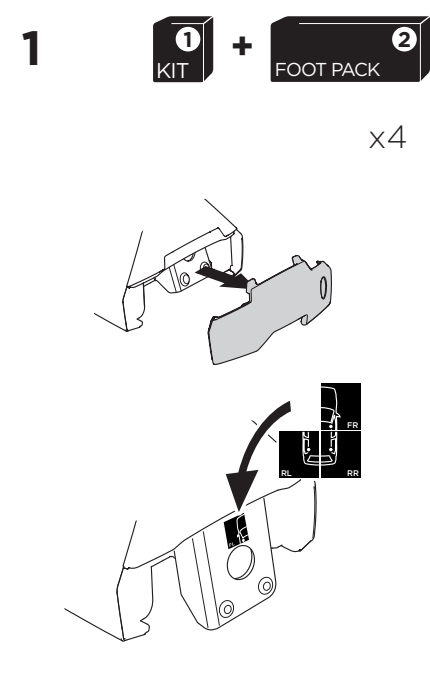

1

Kit 5190

HONDA Civic, 4-dr Sedan, 05-11/*06-11

*North America

ISO 11154-E