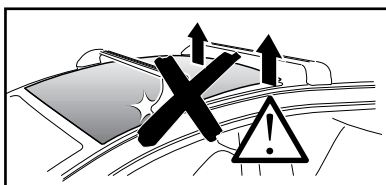

Thule XT Kit 3152

> Instructions

MERCEDES GLE (C292), 4-dr Coupé, 15-

This kit is only for vehicles with fixpoint mounting.

ISO 11154-E

183152

C.20150930
509-3152-01

Bring your life
thule.com