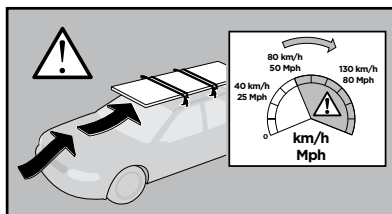

Thule XT Kit 3152

> Instructions

MERCEDES GLE (C292), 4-dr Coupé, 15-

This kit is only for vehicles with fixpoint mounting.

ISO 11154-E

183152

C.20150930
509-3152-01

Bring your life
thule.com