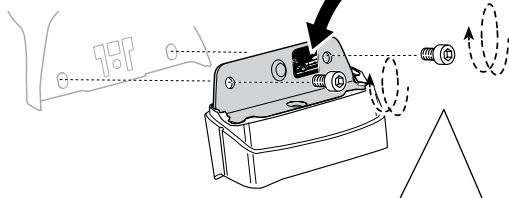

B

A

x1

EN Only a few turns
DE Nur wenige Umdrehungen
FR Quelques tours uniquement
NL Slechts enkele slagen
IT Solo qualche giro
ES Sólo algunas vueltas
PT Apenas algumas voltas
SV Endast några varv
DK Kun nogle få omgange
NO Bare noen få omdreinger
FI Vain muutama kierros

ET Ainult mõni pööre
LV Tikai daži apgriezieni
LT Tik keli pasukimai
PL Wystarczy kilka obrotów
RU Только несколько оборотов
UK Лише декілька обертів
BG Само няколко завъртания
CS Pouze několik otáček
SK Len niekoľko otáčok
SL Le nekaj obratov
HR/BIH Samo nekoliko okreta

RO Doar câteva rotiri
HU Csak néhány fordítás
EL Μόνο λίγες περιστροφές
TR Yalnızca birkaç tur

بعض دورات فقط **AR**
רק מספר סיבובים **HE**

ZH 仅几圈
JA 2～3回転のみ
KO 몇 번만 돌리면 됨
TH เพียงสองสามรอบ

3

01 x2

02 x2