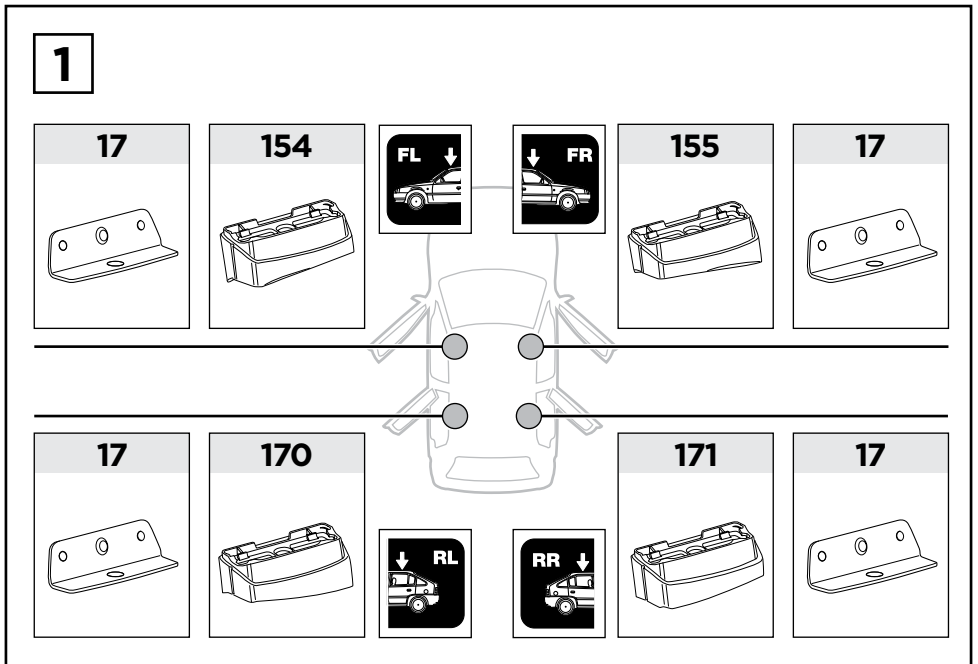

Thule XT Kit 3152

> Instructions

MERCEDES GLE (C292), 4-dr Coupé, 15-

This kit is only for vehicles with fixpoint mounting.

ISO 11154-E

183152

C.20150930
509-3152-01

Bring your life
thule.com