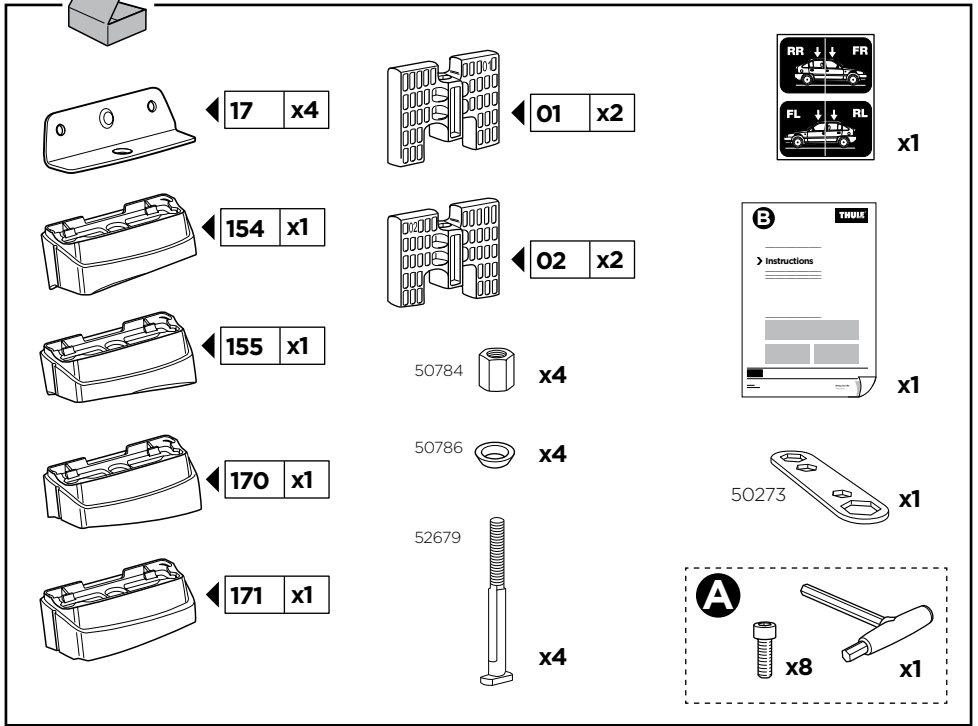

Thule XT Kit 3152

> Instructions

MERCEDES GLE (C292), 4-dr Coupé, 15-

This kit is only for vehicles with fixpoint mounting.

ISO 11154-E

183152

C.20150930
509-3152-01

Bring your life
thule.com