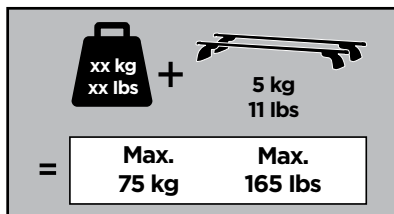

Thule XT Kit 3152

> Instructions

MERCEDES GLE (C292), 4-dr Coupé, 15-

This kit is only for vehicles with fixpoint mounting.

ISO 11154-E

183152

C.20150930
509-3152-01

Bring your life
thule.com