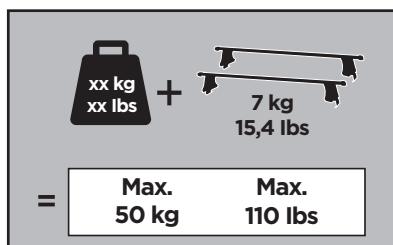

Thule Rapid System Kit 1855

> Instructions

HONDA CR-V, 5-dr SUV, 17-

ISO 11154-E

141855
C.20170315
519-1855-01

Bring your life
thule.com

265 x2
348 x1
349 x1

297 x4

x1

x1

1

	X (scale)	X (mm)	X (inch)
HONDA CR-V, 5-dr SUV, 17-	44	1091	43

	Y (scale)	Y (mm)	Y (inch)
HONDA CR-V, 5-dr SUV, 17-	37,5	1026	40 ³ / ₈

2

HONDA CR-V, 5-dr SUV, 17-

3

	W (mm)	Z (mm)	W (inch)	Z (inch)
HONDA CR-V, 5-dr SUV, 17-	350	690	13 3/4	27 1/8