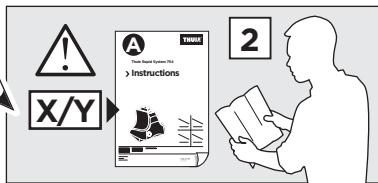

Thule Rapid System Kit 1855

> Instructions

HONDA CR-V, 5-dr SUV, 17-

ISO 11154-E

141855
C.20170315
519-1855-01

Bring your life
thule.com

265 x2
348 x1
349 x1

297 x4

x1

x1

1

	X (scale)	X (mm)	X (inch)
HONDA CR-V, 5-dr SUV, 17-	44	1091	43

	Y (scale)	Y (mm)	Y (inch)
HONDA CR-V, 5-dr SUV, 17-	37,5	1026	40 ³ / ₈

2

HONDA CR-V, 5-dr SUV, 17-

3

	W (mm)	Z (mm)	W (inch)	Z (inch)
HONDA CR-V, 5-dr SUV, 17-	350	690	13 3/4	27 1/8