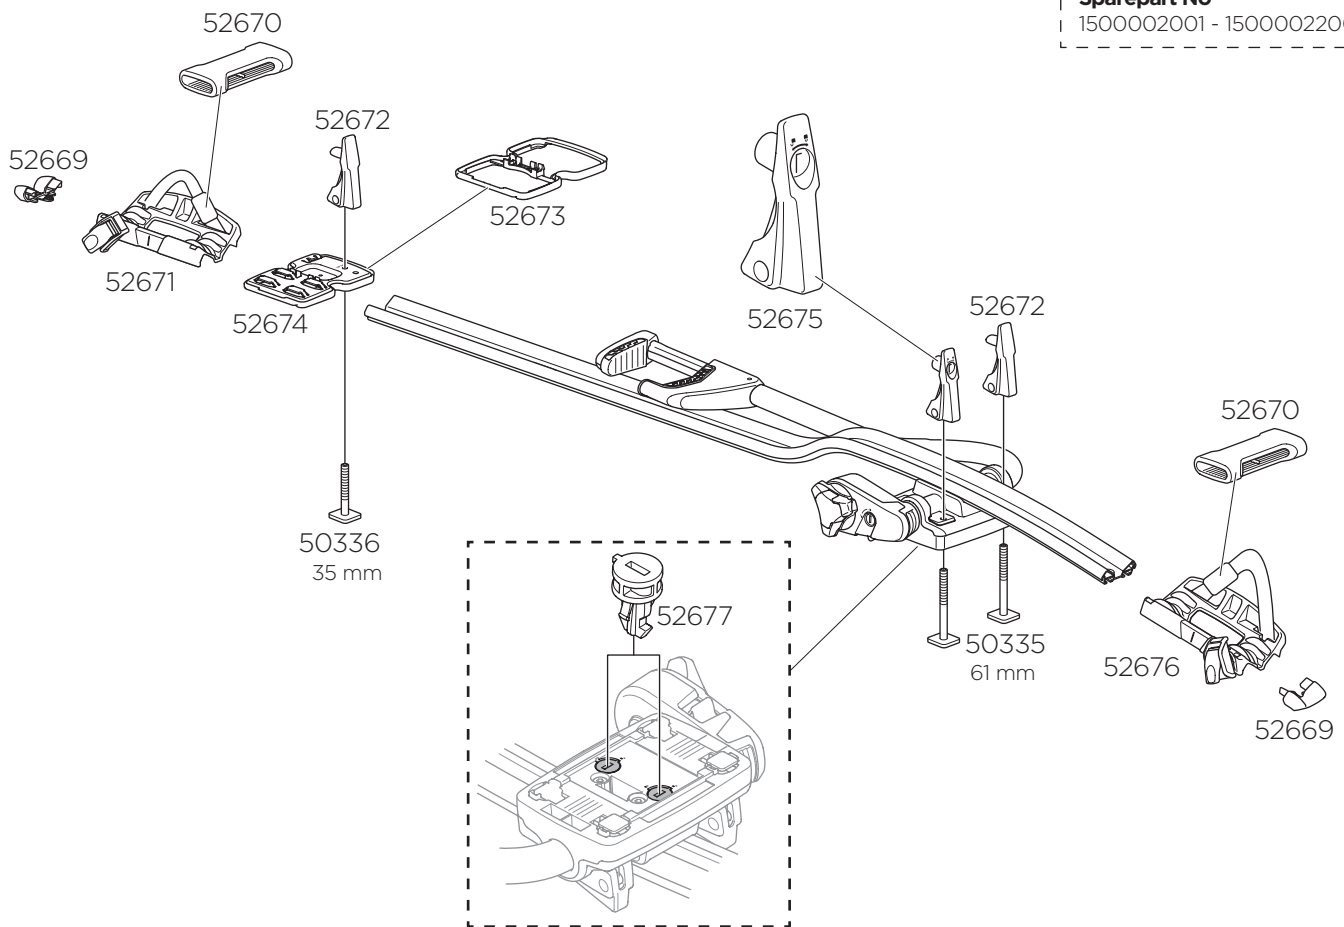

x1 

Key+Lock
= N....

No
N001-N200
Sparepart No
1500001001 - 1500001200

+

Key
No
N001-N200
Sparepart No
1500002001 - 1500002200

8895 Adapter Kit

52678