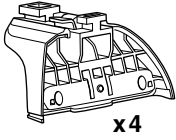

753

x4

x4

x4

x8

x1

x4

x1

460R

x4

x4

x4

x8

x1

x4

460

x4

x4

x4

x8

x1

x4

x2

x1

17 mm

x2

23 mm

x2

23 mm

x2

x2

23 mm

x2

x2

x2

x4

x4

x4