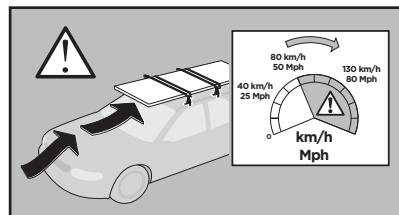

Thule XT Kit 3172

> Instructions

SUBARU Forester, 5-dr Hatchback, 18-

This kit is only for vehicles with fixpoint mounting.

ISO 11154-E

183172

C. 20180416
509-3172-01

Bring your life
thule.com