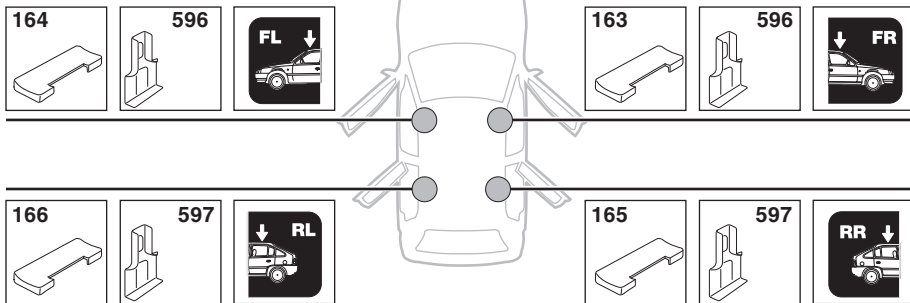

4

VOLKSWAGEN Golf V, 3-dr Hatchback, 04-07
VOLKSWAGEN Golf V, 5-dr Hatchback, 04-07
VOLKSWAGEN Golf VI, 3-dr Hatchback, 08-12 / *10-
VOLKSWAGEN Golf VI, 5-dr Hatchback, 08-12 / *10-
VOLKSWAGEN GTI V, 3-dr Hatchback, *06-09

VOLKSWAGEN GTI V, 5-dr Hatchback, *06-09
VOLKSWAGEN GTI VI, 3-dr Hatchback, *10-
VOLKSWAGEN GTI VI, 5-dr Hatchback, *10-
VOLKSWAGEN Rabbit, 3-dr Hatchback, *06-09
VOLKSWAGEN Rabbit, 5-dr Hatchback, *06-09