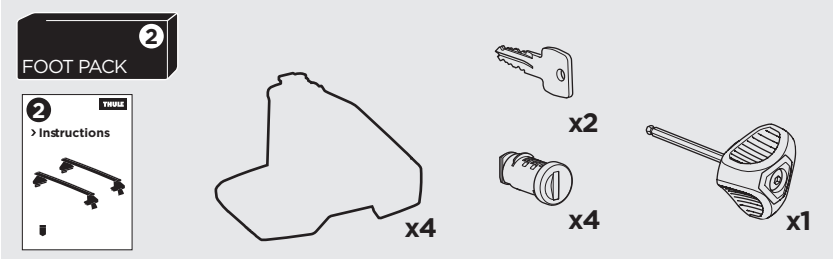

1

Kit 5124

FORD Focus, 4-dr Sedan, 11-

ISO 11154-E

THULE WingBar Evo	THULE WingBar Edge	THULE WingBar	THULE SquareBar	Evo X (scale)	Edge X (scale)
FORD Focus, 4-dr Sedan, 11-				39	A

THULE ProBar	THULE SlideBar			X (mm/inch)	
FORD Focus, 4-dr Sedan, 11-				1041 mm / 41"	

THULE WingBar Evo	THULE WingBar Edge	THULE WingBar	THULE SquareBar	Evo Y (scale)	Edge Y (scale)
FORD Focus, 4-dr Sedan, 11-				35	I

THULE ProBar	THULE SlideBar			Y (mm/inch)	
FORD Focus, 4-dr Sedan, 11-				1001 mm / 39 3/8"	

	W (mm/inch)	Z (mm/inch)
FORD Focus, 4-dr Sedan, 11-	790 mm / 31 1/8"	250 mm / 9 7/8"