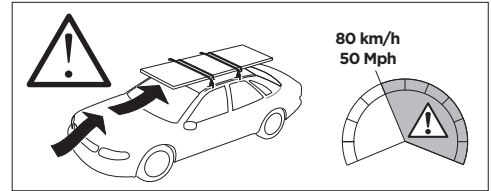

1

Kit 5124

FORD Focus, 4-dr Sedan, 11-

ISO 11154-E

THULE WingBar Evo	THULE WingBar Edge	THULE WingBar	THULE SquareBar	Evo X (scale)	Edge X (scale)
FORD Focus, 4-dr Sedan, 11-				39	A

THULE ProBar	THULE SlideBar			X (mm/inch)	
FORD Focus, 4-dr Sedan, 11-				1041 mm / 41"	

	W (mm/inch)	Z (mm/inch)
FORD Focus, 4-dr Sedan, 11-	790 mm / 31 1/8"	250 mm / 9 7/8"