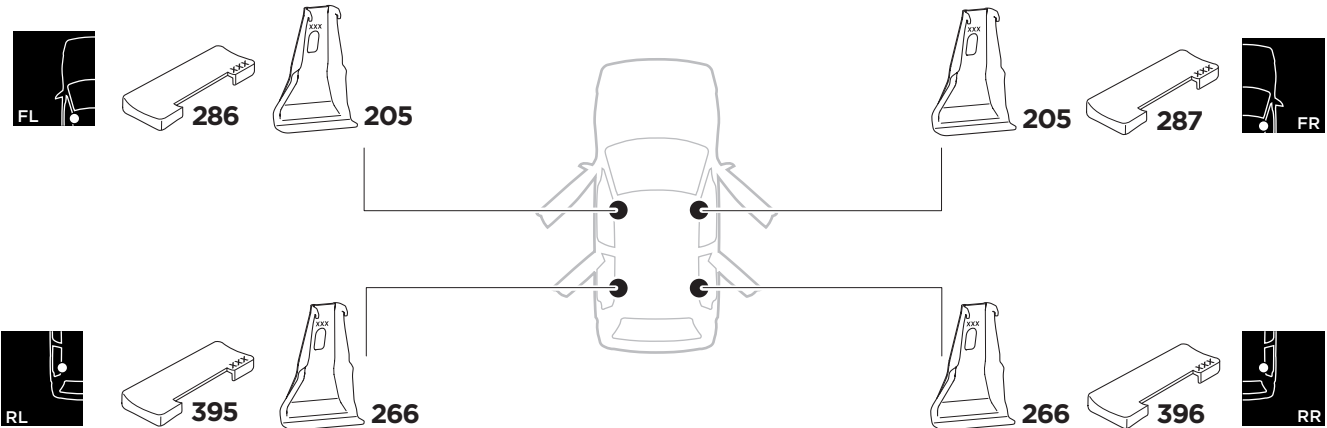

1

Kit 5124

FORD Focus, 4-dr Sedan, 11-

ISO 11154-E

THULE WingBar Evo	THULE WingBar Edge	THULE WingBar	THULE SquareBar	Evo X (scale)	Edge X (scale)
FORD Focus, 4-dr Sedan, 11-				39	A

THULE ProBar	THULE SlideBar			X (mm/inch)	
FORD Focus, 4-dr Sedan, 11-				1041 mm / 41"	

THULE WingBar Evo	THULE WingBar Edge	THULE WingBar	THULE SquareBar	Evo Y (scale)	Edge Y (scale)
FORD Focus, 4-dr Sedan, 11-				35	I

THULE ProBar	THULE SlideBar			Y (mm/inch)	
FORD Focus, 4-dr Sedan, 11-				1001 mm / 39 3/8"	

	W (mm/inch)	Z (mm/inch)
FORD Focus, 4-dr Sedan, 11-	790 mm / 31 1/8"	250 mm / 9 7/8"