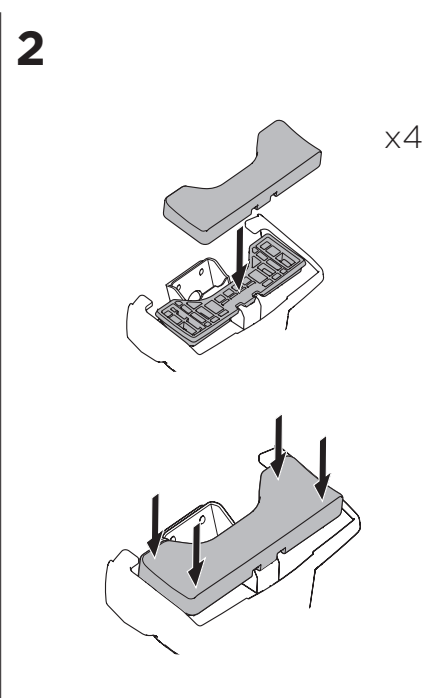

1

Kit 5124

FORD Focus, 4-dr Sedan, 11-

ISO 11154-E

THULE WingBar Evo	THULE WingBar Edge	THULE WingBar	THULE SquareBar	Evo X (scale)	Edge X (scale)
FORD Focus, 4-dr Sedan, 11-				39	A

THULE ProBar	THULE SlideBar			X (mm/inch)	
FORD Focus, 4-dr Sedan, 11-				1041 mm / 41"	

THULE WingBar Evo	THULE WingBar Edge	THULE WingBar	THULE SquareBar	Evo Y (scale)	Edge Y (scale)
FORD Focus, 4-dr Sedan, 11-				35	I

THULE ProBar	THULE SlideBar			Y (mm/inch)	
FORD Focus, 4-dr Sedan, 11-				1001 mm / 39 3/8"	

	W (mm/inch)	Z (mm/inch)
FORD Focus, 4-dr Sedan, 11-	790 mm / 31 1/8"	250 mm / 9 7/8"