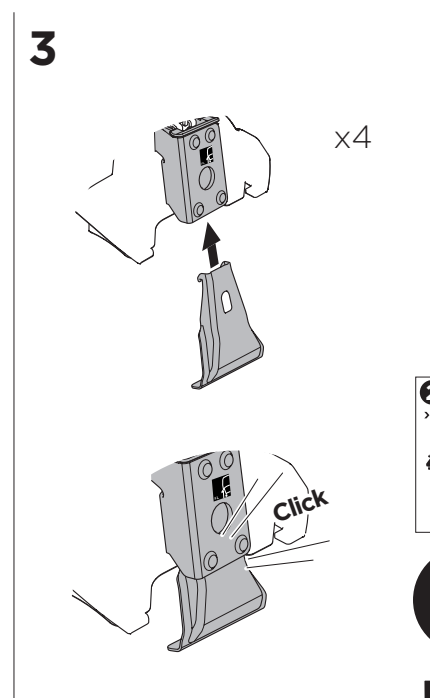

1

Kit 5124

FORD Focus, 4-dr Sedan, 11-

ISO 11154-E

THULE WingBar Evo	THULE WingBar Edge	THULE WingBar	THULE SquareBar	Evo X (scale)	Edge X (scale)
FORD Focus, 4-dr Sedan, 11-				39	A

THULE ProBar	THULE SlideBar			X (mm/inch)	
FORD Focus, 4-dr Sedan, 11-				1041 mm / 41"	

THULE WingBar Evo	THULE WingBar Edge	THULE WingBar	THULE SquareBar	Evo Y (scale)	Edge Y (scale)
FORD Focus, 4-dr Sedan, 11-				35	I

THULE ProBar	THULE SlideBar			Y (mm/inch)	
FORD Focus, 4-dr Sedan, 11-				1001 mm / 39 3/8"	

	W (mm/inch)	Z (mm/inch)
FORD Focus, 4-dr Sedan, 11-	790 mm / 31 1/8"	250 mm / 9 7/8"