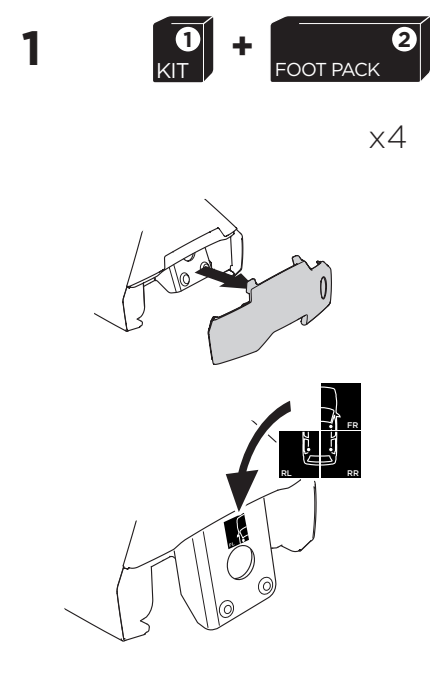

1

Kit 5124

FORD Focus, 4-dr Sedan, 11-

ISO 11154-E

THULE WingBar Evo	THULE WingBar Edge	THULE WingBar	THULE SquareBar	Evo X (scale)	Edge X (scale)
FORD Focus, 4-dr Sedan, 11-				39	A

THULE ProBar	THULE SlideBar			X (mm/inch)	
FORD Focus, 4-dr Sedan, 11-				1041 mm / 41"	

THULE WingBar Evo	THULE WingBar Edge	THULE WingBar	THULE SquareBar	Evo Y (scale)	Edge Y (scale)
FORD Focus, 4-dr Sedan, 11-				35	I

THULE ProBar	THULE SlideBar			Y (mm/inch)	
FORD Focus, 4-dr Sedan, 11-				1001 mm / 39 3/8"	

	W (mm/inch)	Z (mm/inch)
FORD Focus, 4-dr Sedan, 11-	790 mm / 31 1/8"	250 mm / 9 7/8"