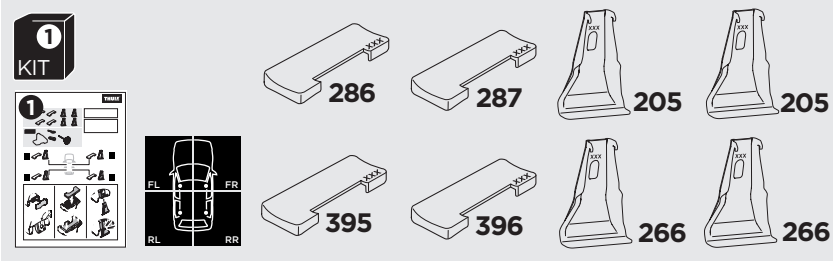

1

Kit 5124

FORD Focus, 4-dr Sedan, 11-

ISO 11154-E

THULE WingBar Evo	THULE WingBar Edge	THULE WingBar	THULE SquareBar	Evo X (scale)	Edge X (scale)
FORD Focus, 4-dr Sedan, 11-				39	A

THULE ProBar	THULE SlideBar			X (mm/inch)	
FORD Focus, 4-dr Sedan, 11-				1041 mm / 41"	

THULE WingBar Evo	THULE WingBar Edge	THULE WingBar	THULE SquareBar	Evo Y (scale)	Edge Y (scale)
FORD Focus, 4-dr Sedan, 11-				35	I

THULE ProBar	THULE SlideBar			Y (mm/inch)	
FORD Focus, 4-dr Sedan, 11-				1001 mm / 39 3/8"	

	W (mm/inch)	Z (mm/inch)
FORD Focus, 4-dr Sedan, 11-	790 mm / 31 1/8"	250 mm / 9 7/8"