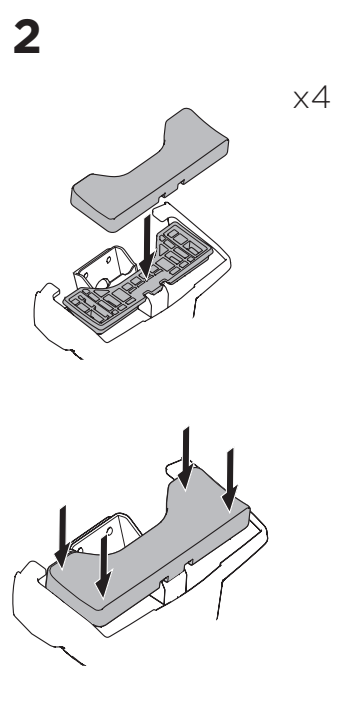

1

Kit 145199

DODGE Ram 1500, 4-dr Crew Cab / Quad Cab, 19-

ISO 11154-E

THULE WingBar Evo	THULE WingBar Edge	THULE WingBar	THULE SquareBar Evo	Evo X (scale)	Edge X (scale)
DODGE Ram 1500, 4-dr Crew Cab / Quad Cab, 19-				64	N/A
THULE ProBar Evo	THULE SlideBar Evo				X (mm/inch)
DODGE Ram 1500, 4-dr Crew Cab / Quad Cab, 19-				1291 mm / 50 7/8"	

THULE WingBar Evo	THULE WingBar Edge	THULE WingBar	THULE SquareBar Evo	Evo Y (scale)	Edge Y (scale)
DODGE Ram 1500, 4-dr Crew Cab / Quad Cab, 19-				64	N/A
THULE ProBar Evo	THULE SlideBar Evo				Y (mm/inch)
DODGE Ram 1500, 4-dr Crew Cab / Quad Cab, 19-				1291 mm / 50 7/8"	

	W (mm/inch)	Z (mm/inch)
DODGE Ram 1500, 4-dr Crew Cab / Quad Cab, 19-	735 mm / 28 7/8"	250 mm / 9 7/8"