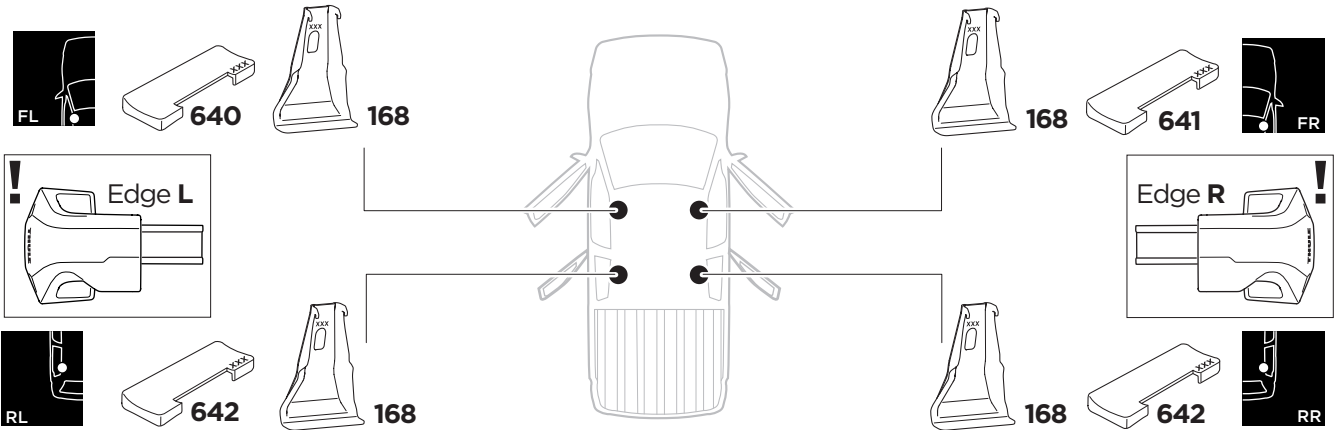

1

Kit 145199

DODGE Ram 1500, 4-dr Crew Cab / Quad Cab, 19-

ISO 11154-E

THULE WingBar Evo	THULE WingBar Edge	THULE WingBar	THULE SquareBar Evo	Evo X (scale)	Edge X (scale)
DODGE Ram 1500, 4-dr Crew Cab / Quad Cab, 19-				64	N/A
THULE ProBar Evo	THULE SlideBar Evo				X (mm/inch)
DODGE Ram 1500, 4-dr Crew Cab / Quad Cab, 19-				1291 mm / 50 7/8"	

THULE WingBar Evo	THULE WingBar Edge	THULE WingBar	THULE SquareBar Evo	Evo Y (scale)	Edge Y (scale)
DODGE Ram 1500, 4-dr Crew Cab / Quad Cab, 19-				64	N/A
THULE ProBar Evo	THULE SlideBar Evo				Y (mm/inch)
DODGE Ram 1500, 4-dr Crew Cab / Quad Cab, 19-				1291 mm / 50 7/8"	

	W (mm/inch)	Z (mm/inch)
DODGE Ram 1500, 4-dr Crew Cab / Quad Cab, 19-	735 mm / 28 7/8"	250 mm / 9 7/8"