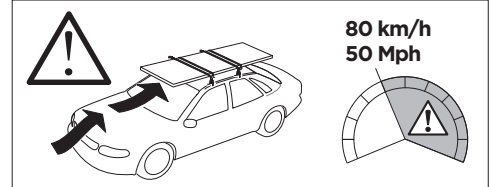

1

Kit 145199

DODGE Ram 1500, 4-dr Crew Cab / Quad Cab, 19-

ISO 11154-E

THULE WingBar Evo	THULE WingBar Edge	THULE WingBar	THULE SquareBar Evo	Evo X (scale)	Edge X (scale)
DODGE Ram 1500, 4-dr Crew Cab / Quad Cab, 19-				64	N/A
THULE ProBar Evo	THULE SlideBar Evo				X (mm/inch)
DODGE Ram 1500, 4-dr Crew Cab / Quad Cab, 19-				1291 mm / 50 7/8"	

THULE WingBar Evo	THULE WingBar Edge	THULE WingBar	THULE SquareBar Evo	Evo Y (scale)	Edge Y (scale)
DODGE Ram 1500, 4-dr Crew Cab / Quad Cab, 19-				64	N/A
THULE ProBar Evo	THULE SlideBar Evo				Y (mm/inch)
DODGE Ram 1500, 4-dr Crew Cab / Quad Cab, 19-				1291 mm / 50 7/8"	