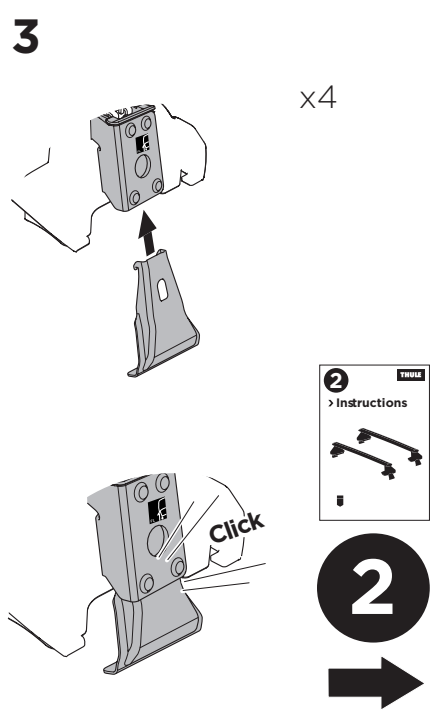

1

Kit 145199

DODGE Ram 1500, 4-dr Crew Cab / Quad Cab, 19-

ISO 11154-E

THULE WingBar Evo	THULE WingBar Edge	THULE WingBar	THULE SquareBar Evo	Evo X (scale)	Edge X (scale)
DODGE Ram 1500, 4-dr Crew Cab / Quad Cab, 19-				64	N/A
THULE ProBar Evo	THULE SlideBar Evo				X (mm/inch)
DODGE Ram 1500, 4-dr Crew Cab / Quad Cab, 19-				1291 mm / 50 7/8"	

THULE WingBar Evo	THULE WingBar Edge	THULE WingBar	THULE SquareBar Evo	Evo Y (scale)	Edge Y (scale)
DODGE Ram 1500, 4-dr Crew Cab / Quad Cab, 19-				64	N/A
THULE ProBar Evo	THULE SlideBar Evo				Y (mm/inch)
DODGE Ram 1500, 4-dr Crew Cab / Quad Cab, 19-				1291 mm / 50 7/8"	

	W (mm/inch)	Z (mm/inch)
DODGE Ram 1500, 4-dr Crew Cab / Quad Cab, 19-	735 mm / 28 7/8"	250 mm / 9 7/8"