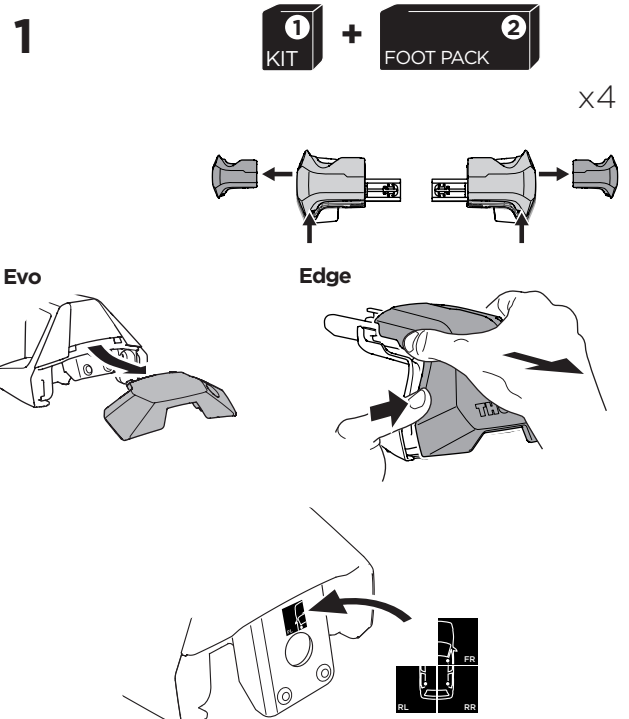

1

Kit 145199

DODGE Ram 1500, 4-dr Crew Cab / Quad Cab, 19-

ISO 11154-E

THULE WingBar Evo	THULE WingBar Edge	THULE WingBar	THULE SquareBar Evo	Evo X (scale)	Edge X (scale)
DODGE Ram 1500, 4-dr Crew Cab / Quad Cab, 19-				64	N/A
THULE ProBar Evo	THULE SlideBar Evo				X (mm/inch)
DODGE Ram 1500, 4-dr Crew Cab / Quad Cab, 19-				1291 mm / 50 7/8"	

THULE WingBar Evo	THULE WingBar Edge	THULE WingBar	THULE SquareBar Evo	Evo Y (scale)	Edge Y (scale)
DODGE Ram 1500, 4-dr Crew Cab / Quad Cab, 19-				64	N/A
THULE ProBar Evo	THULE SlideBar Evo				Y (mm/inch)
DODGE Ram 1500, 4-dr Crew Cab / Quad Cab, 19-				1291 mm / 50 7/8"	

	W (mm/inch)	Z (mm/inch)
DODGE Ram 1500, 4-dr Crew Cab / Quad Cab, 19-	735 mm / 28 7/8"	250 mm / 9 7/8"