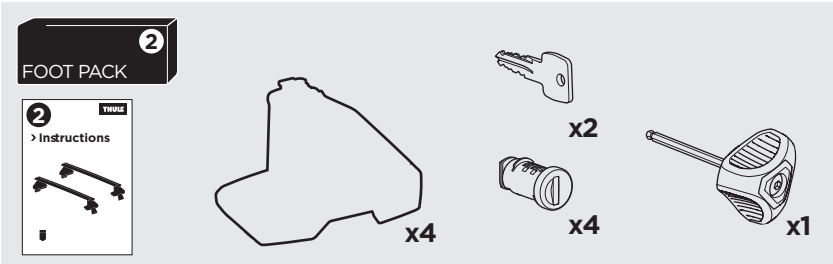

1

Kit 145199

DODGE Ram 1500, 4-dr Crew Cab / Quad Cab, 19-

ISO 11154-E

THULE WingBar Evo	THULE WingBar Edge	THULE WingBar	THULE SquareBar Evo	Evo X (scale)	Edge X (scale)
DODGE Ram 1500, 4-dr Crew Cab / Quad Cab, 19-				64	N/A
THULE ProBar Evo	THULE SlideBar Evo				X (mm/inch)
DODGE Ram 1500, 4-dr Crew Cab / Quad Cab, 19-				1291 mm / 50 7/8"	

THULE WingBar Evo	THULE WingBar Edge	THULE WingBar	THULE SquareBar Evo	Evo Y (scale)	Edge Y (scale)
DODGE Ram 1500, 4-dr Crew Cab / Quad Cab, 19-				64	N/A
THULE ProBar Evo	THULE SlideBar Evo				Y (mm/inch)
DODGE Ram 1500, 4-dr Crew Cab / Quad Cab, 19-				1291 mm / 50 7/8"	

	W (mm/inch)	Z (mm/inch)
DODGE Ram 1500, 4-dr Crew Cab / Quad Cab, 19-	735 mm / 28 7/8"	250 mm / 9 7/8"