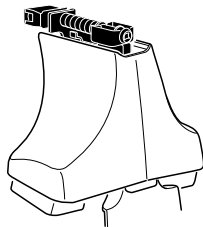

Kit 1408

NISSAN King Cab, 2-dr Single Cab, 05–
NISSAN King Cab, 4-dr Crew Cab, 05–
NISSAN Navara, 4-dr Crew Cab, 05–

480R
754

480

750

2-dr **Max.**
30 kg/66 lbs

4-dr **Max.**
75 kg/165 lbs

+