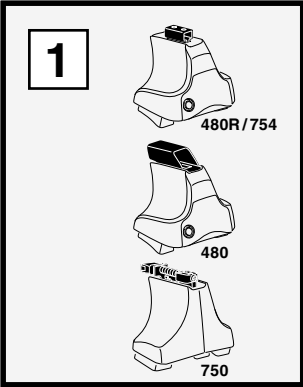

x1

x4

x4

750

x2	x2 23 mm	x1 17 mm	x2 23 mm	x2
x2	x2	x2 23 mm	x2	x2
	x4	x2	x2	
	x4	x4		

771 **x4**

174 **x4**

x1

Kit

3

1

2

	X
NISSAN King Cab, 2-dr Single Cab, 05-	46,5
NISSAN King Cab, 4-dr Crew Cab, 05-	46,5
NISSAN Navara, 4-dr Crew Cab, 05-	46,5

1

2

	Y
NISSAN King Cab, 2-dr Single Cab, 05-	-
NISSAN King Cab, 4-dr Crew Cab, 05-	45
NISSAN Navara, 4-dr Crew Cab, 05-	45