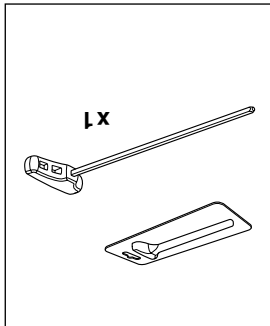

NISSAN Navara, 4-dr Crew Cab, 05-

NISSAN King Cab, 2-dr Single Cab, 05-

NISSAN Navara, 4-dr Crew Cab, 05-	260 mm	750 mm	10 1/4"	29 1/2"
NISSAN King Cab, 4-dr Crew Cab, 05-	260 mm	750 mm	10 1/4"	29 1/2"
NISSAN King Cab, 2-dr Single Cab, 05-	260 mm	-	10 1/4"	-
	X mm	Y mm	X inch	Y inch

NISSAN King Cab, 4-dr Crew Cab, 05-

NISSAN Navara, 4-dr Crew Cab, 05-

NISSAN King Cab, 2-dr Single Cab, 05-

2

1

instructions

Kit 1408

- NISSAN King Cab, 2-dr Single Cab, 05-
- NISSAN King Cab, 4-dr Crew Cab, 05-
- NISSAN Navara, 4-dr Crew Cab, 05-