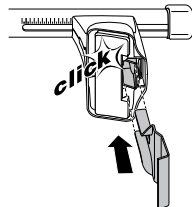

NISSAN King Cab, 4-dr Crew Cab, 05--
NISSAN Navara, 4-dr Crew Cab, 05--