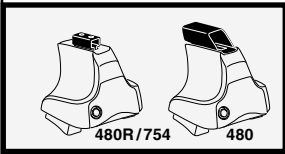

NISSAN King Cab, 4-dr Crew Cab, 05--
NISSAN Navara, 4-dr Crew Cab, 05--