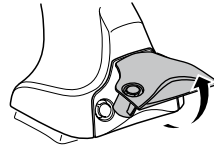

480R

480

1

2

	X inch	X mm
NISSAN King Cab, 2-dr Single Cab, 05-	43 ⁷ / ₈ "	1116 mm
NISSAN King Cab, 4-dr Crew Cab, 05-	43 ⁷ / ₈ "	1116 mm
NISSAN Navara, 4-dr Crew Cab, 05-	43 ⁷ / ₈ "	1116 mm

1

2

	Y inch	Y mm
NISSAN King Cab, 2-dr Single Cab, 05-	-	-
NISSAN King Cab, 4-dr Crew Cab, 05-	43 ³ / ₈ "	1101 mm
NISSAN Navara, 4-dr Crew Cab, 05-	43 ³ / ₈ "	1101 mm

4

NISSAN King Cab, 2-dr Single Cab, 05--

NISSAN King Cab, 4-dr Crew Cab, 05--
NISSAN Navara, 4-dr Crew Cab, 05--

5

	X mm	Y mm	X inch	Y inch
NISSAN King Cab, 2-dr Single Cab, 05-	260 mm	-	10 1/4"	-
NISSAN King Cab, 4-dr Crew Cab, 05-	260 mm	750 mm	10 1/4"	29 1/2"
NISSAN Navara, 4-dr Crew Cab, 05-	260 mm	750 mm	10 1/4"	29 1/2"