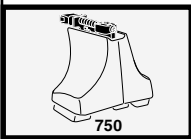

480R

480

1

2

	X inch	X mm
NISSAN King Cab, 2-dr Single Cab, 05-	43 ⁷ / ₈ "	1116 mm
NISSAN King Cab, 4-dr Crew Cab, 05-	43 ⁷ / ₈ "	1116 mm
NISSAN Navara, 4-dr Crew Cab, 05-	43 ⁷ / ₈ "	1116 mm

1

2

	Y inch	Y mm
NISSAN King Cab, 2-dr Single Cab, 05-	-	-
NISSAN King Cab, 4-dr Crew Cab, 05-	43 ³ / ₈ "	1101 mm
NISSAN Navara, 4-dr Crew Cab, 05-	43 ³ / ₈ "	1101 mm

4

NISSAN King Cab, 2-dr Single Cab, 05--

NISSAN King Cab, 4-dr Crew Cab, 05--
NISSAN Navara, 4-dr Crew Cab, 05--

5

	X mm	Y mm	X inch	Y inch
NISSAN King Cab, 2-dr Single Cab, 05-	260 mm	-	10 1/4"	-
NISSAN King Cab, 4-dr Crew Cab, 05-	260 mm	750 mm	10 1/4"	29 1/2"
NISSAN Navara, 4-dr Crew Cab, 05-	260 mm	750 mm	10 1/4"	29 1/2"