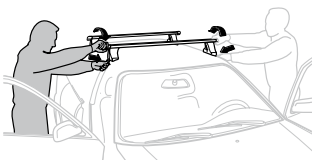

**NISSAN King Cab, 4-dr Crew Cab, 05-
NISSAN Navara, 4-dr Crew Cab, 05-**

- **GB/US** Tighten alternately
- **D** Die Schrauben abwechselnd anziehen
- **F** Serrer alternativement chaque côté
- **NL** Afwisselend aan de linker- en de rechterkant aandraaien
- **I** Alternare il serraggio delle viti
- **E** Apretar alternativamente
- **PT** Aperte alternadamente
- **S** Dra åt växelvis
- **FIN** Kierrä vuorotellen
- **EST** Pinguldage vaheldumisi
- **LAT** Pielvelciēt pamišus
- **LIT** Užsukinėkite pakaitomis
- **PL** Śruby dokręcaj naprzemiennie
- **RU** Затягивайте попеременно

- **CZ** Pokręťta bagażnika dokręcaj dokręcaj naprzemiennie.
- **SK** Doťahujte striedavo
- **SLO** Privijajte izmenično.
- **HR** Naizmjenično zategnite
- **HU** Egmásthól függetlenül szorítandó
- **GR** Σφίγγετε εναλλάξ
- **TR** Dönüşümlü sıkın
- **中文** 交替拧紧
- **한국어** 번갈아 가며 조이십시오.
- **日本語** 交互に締め付けてください。
- **ไทย** ชั้้นในแบบสลับ