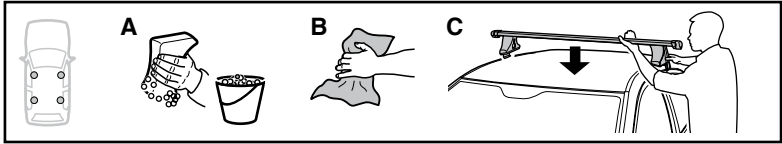

5

	X mm	Y mm	X inch	Y inch
NISSAN King Cab, 2-dr Single Cab, 05-	260 mm	-	10 1/4"	-
NISSAN King Cab, 4-dr Crew Cab, 05-	260 mm	750 mm	10 1/4"	29 1/2"
NISSAN Navara, 4-dr Crew Cab, 05-	260 mm	750 mm	10 1/4"	29 1/2"