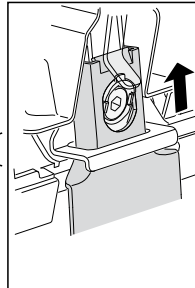

NISSAN King Cab, 4-dr Crew Cab, 05--
NISSAN Navara, 4-dr Crew Cab, 05--