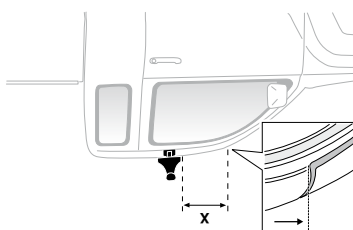

NISSAN King Cab, 2-dr Single Cab, 05-