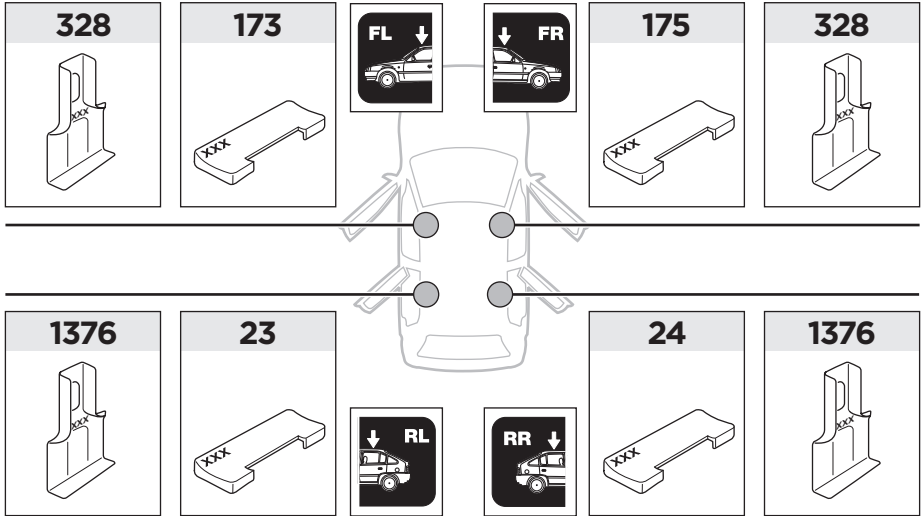

24 x1

173 x1

175 x1

328 x2

1376 x2

x1

x1

1

	X (scale)	X (mm)	X (inch)
HONDA Civic, 5-dr Hatchback, 17 - (Without glassroof)	38	1031	40 ⁵ / ₈

	Y (scale)	Y (mm)	Y (inch)
HONDA Civic, 5-dr Hatchback, 17 - (Without glassroof)	34	991	39

2

HONDA Civic, 5-dr Hatchback, 17 - (Without glassroof)

3

	W (mm)	Z (mm)	W (inch)	Z (inch)
HONDA Civic, 5-dr Hatchback, 17 - (Without glassroof)	275	660	10 ⁷/₈	26