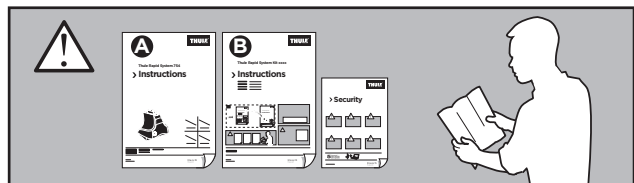

Thule Rapid System Kit 1852

> Instructions

HONDA Civic, 5-dr Hatchback, 17 - (Without glassroof)

ISO 11154-E

141852

20170502
519-1852-02

Bring your life
thule.com

23 x1