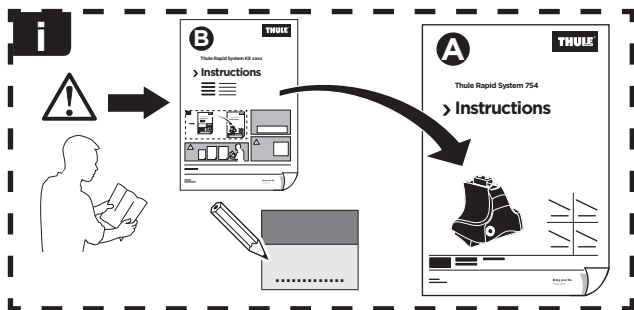

Thule Rapid System Kit 1852

> Instructions

HONDA Civic, 5-dr Hatchback, 17 - (Without glassroof)

ISO 11154-E

141852

20170502
519-1852-02

Bring your life
thule.com

23 x1