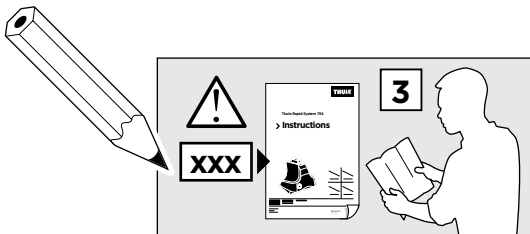

2

FORD Focus, 4-dr Sedan, 12-
FORD Focus, 5-dr Hatchback, 12-