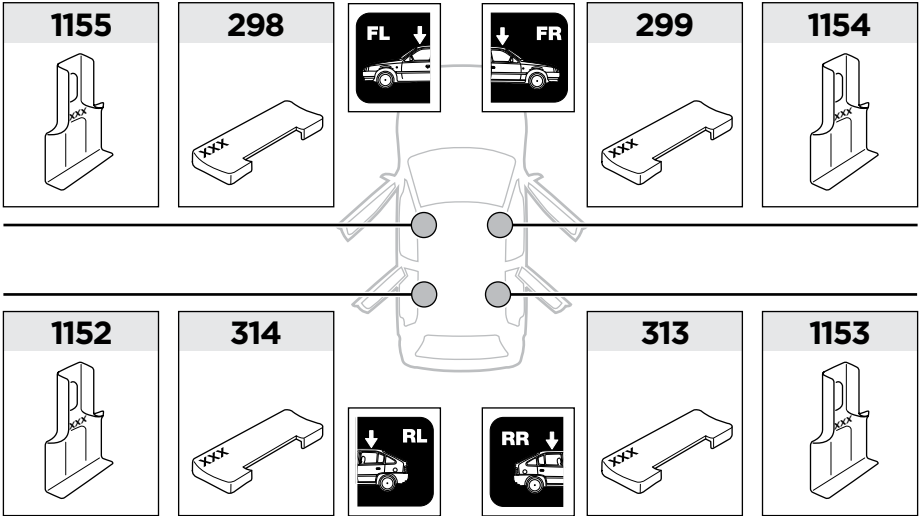

Bring your life

thule.com

- 298 x1 ▶
- 299 x1 ▶
- 313 x1 ▶
- 314 x1 ▶

- ◀ 1152 x1
- ◀ 1153 x1
- ◀ 1154 x1
- ◀ 1155 x1

x1

x1

1

	X (scale)	X (mm)	X (inch)
FORD Focus, 4-dr Sedan, 12-	40	1051	41 ³/₈
FORD Focus, 5-dr Hatchback, 12-	40	1051	41 ³/₈

	Y (scale)	Y (mm)	Y (inch)
FORD Focus, 4-dr Sedan, 12-	36	1011	39 ³/₄
FORD Focus, 5-dr Hatchback, 12-	36	1011	39 ³/₄

2

FORD Focus, 4-dr Sedan, 12-
FORD Focus, 5-dr Hatchback, 12-

3

	W (mm)	Z (mm)	W (inch)	Z (inch)
FORD Focus, 4-dr Sedan, 12-	241	622	9 1/2	24 1/2
FORD Focus, 5-dr Hatchback, 12-	254	686	10	27