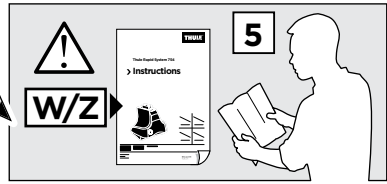

3

	W (mm)	Z (mm)	W (inch)	Z (inch)
FORD Focus, 4-dr Sedan, 12-	241	622	9 1/2	24 1/2
FORD Focus, 5-dr Hatchback, 12-	254	686	10	27