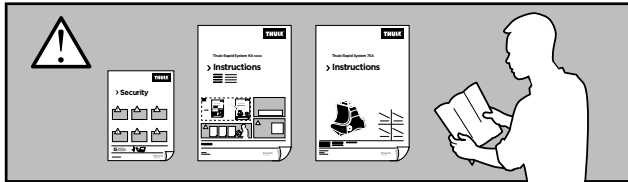

Thule Rapid System Kit 1627

> Instructions

FORD Focus, 4-dr Sedan, 12-

FORD Focus, 5-dr Hatchback, 12-

For cars without mounting holes in the door frame

ISO 11154-E

141627

C.20121010
519-1627-01

Bring your life

thule.com

- 298 x1 ▶
- 299 x1 ▶
- 313 x1 ▶
- 314 x1 ▶

- ◀ 1152 x1
- ◀ 1153 x1
- ◀ 1154 x1
- ◀ 1155 x1

x1

x1

1

	X (scale)	X (mm)	X (inch)
FORD Focus, 4-dr Sedan, 12-	40	1051	41 ³/₈
FORD Focus, 5-dr Hatchback, 12-	40	1051	41 ³/₈