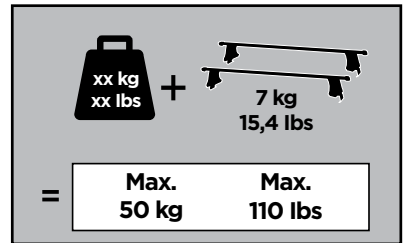

Thule Rapid System Kit 1627

> Instructions

FORD Focus, 4-dr Sedan, 12-

FORD Focus, 5-dr Hatchback, 12-

For cars without mounting holes in the door frame

ISO 11154-E

141627

C.20121010
519-1627-01

Bring your life

thule.com

- 298 x1 ▶
- 299 x1 ▶
- 313 x1 ▶
- 314 x1 ▶

- ◀ 1152 x1
- ◀ 1153 x1
- ◀ 1154 x1
- ◀ 1155 x1

x1

x1

1

	X (scale)	X (mm)	X (inch)
FORD Focus, 4-dr Sedan, 12-	40	1051	41 ³/₈
FORD Focus, 5-dr Hatchback, 12-	40	1051	41 ³/₈

	Y (scale)	Y (mm)	Y (inch)
FORD Focus, 4-dr Sedan, 12-	36	1011	39 ³/₄
FORD Focus, 5-dr Hatchback, 12-	36	1011	39 ³/₄

2

FORD Focus, 4-dr Sedan, 12-
FORD Focus, 5-dr Hatchback, 12-

3

	W (mm)	Z (mm)	W (inch)	Z (inch)
FORD Focus, 4-dr Sedan, 12-	241	622	9 1/2	24 1/2
FORD Focus, 5-dr Hatchback, 12-	254	686	10	27