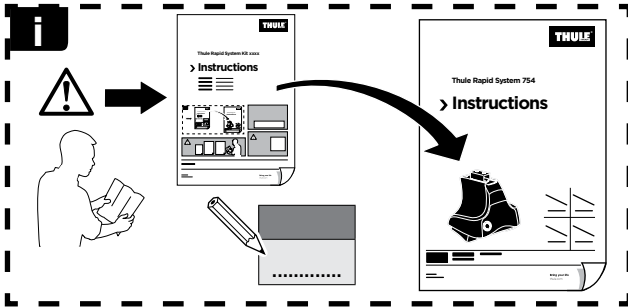

Thule Rapid System Kit 1627

> Instructions

FORD Focus, 4-dr Sedan, 12-

FORD Focus, 5-dr Hatchback, 12-

For cars without mounting holes in the door frame

ISO 11154-E

141627

C.20121010
519-1627-01

Bring your life

thule.com

- 298 x1 ▶
- 299 x1 ▶
- 313 x1 ▶
- 314 x1 ▶

- ◀ 1152 x1
- ◀ 1153 x1
- ◀ 1154 x1
- ◀ 1155 x1

x1

x1

1

	X (scale)	X (mm)	X (inch)
FORD Focus, 4-dr Sedan, 12-	40	1051	41 ³/₈
FORD Focus, 5-dr Hatchback, 12-	40	1051	41 ³/₈