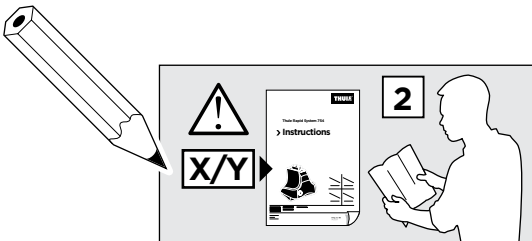

Bring your life

thule.com

- 298 x1 ▶
- 299 x1 ▶
- 313 x1 ▶
- 314 x1 ▶

- ◀ 1152 x1
- ◀ 1153 x1
- ◀ 1154 x1
- ◀ 1155 x1

x1

x1

1

	X (scale)	X (mm)	X (inch)
FORD Focus, 4-dr Sedan, 12-	40	1051	41 ³/₈
FORD Focus, 5-dr Hatchback, 12-	40	1051	41 ³/₈