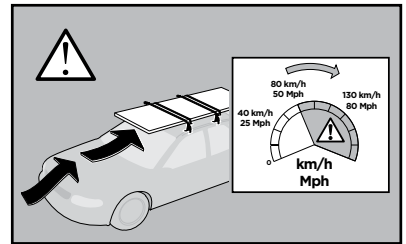

Thule Rapid System Kit 1627

> Instructions

FORD Focus, 4-dr Sedan, 12-

FORD Focus, 5-dr Hatchback, 12-

For cars without mounting holes in the door frame

ISO 11154-E

141627

C.20121010
519-1627-01

Bring your life

thule.com

- 298 x1 ▶
- 299 x1 ▶
- 313 x1 ▶
- 314 x1 ▶

- ◀ 1152 x1
- ◀ 1153 x1
- ◀ 1154 x1
- ◀ 1155 x1

x1

x1

1

	X (scale)	X (mm)	X (inch)
FORD Focus, 4-dr Sedan, 12-	40	1051	41 ³/₈
FORD Focus, 5-dr Hatchback, 12-	40	1051	41 ³/₈