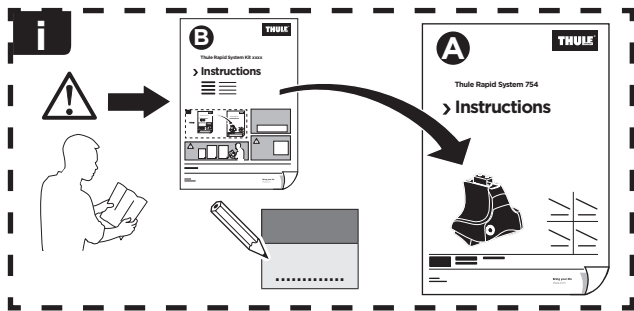

Thule Rapid System Kit 1528

> Instructions

- DODGE Durango, 5-dr SUV, 03-
- DODGE Durango Sport, 5-dr SUV, 03-
- DODGE Ram 1500, 2-dr Regular Cab, 02-08
- DODGE Ram 1500, 4-dr Quad Cab, 02-08
- DODGE Ram 1500, 4-dr Mega Cab, 02-08
- DODGE Ram 2500/3500, 2-dr Regular Cab, 02-08
- DODGE Ram 2500/3500, 4-dr Quad Cab, 02-09
- DODGE Ram 2500/3500, 4-dr Mega Cab, 02-09