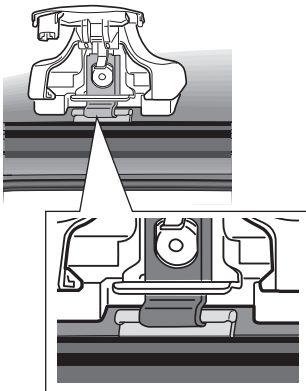

DODGE Ram 2500/3500, 4-dr Quad Cab, 02-09

DODGE Ram 2500/3500, 4-dr Mega Cab, 02-09

3

A

B

WW ▶ Thule Sweden AB, Box 69, 330 33 Hillerstorp, SWEDEN
NA ▶  Thule Inc., 42 Silvermine Road, Seymour, Connecticut 06483, USA