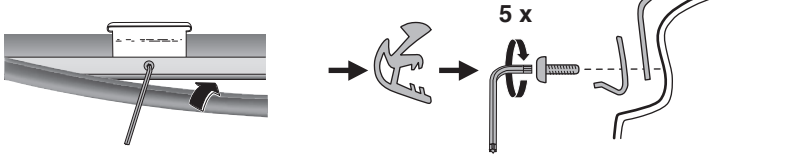

DODGE Ram 2500/3500, 4-dr Quad Cab, 02-09

DODGE Ram 2500/3500, 4-dr Mega Cab, 02-09

3

A

B

WW ▶ Thule Sweden AB, Box 69, 330 33 Hillerstorp, SWEDEN
NA ▶  Thule Inc., 42 Silvermine Road, Seymour, Connecticut 06483, USA