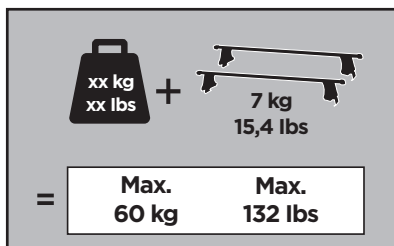

Thule Rapid System Kit 1528

> Instructions

- DODGE Durango, 5-dr SUV, 03-
- DODGE Durango Sport, 5-dr SUV, 03-
- DODGE Ram 1500, 2-dr Regular Cab, 02-08
- DODGE Ram 1500, 4-dr Quad Cab, 02-08
- DODGE Ram 1500, 4-dr Mega Cab, 02-08
- DODGE Ram 2500/3500, 2-dr Regular Cab, 02-08
- DODGE Ram 2500/3500, 4-dr Quad Cab, 02-09
- DODGE Ram 2500/3500, 4-dr Mega Cab, 02-09

ISO 11154-E

141528
C.20130625
519-1528-03

Bring your life
thule.com

51 x4

401 x4

x4

x1 T15

x1 T25

x1

x1

1

	X (scale)	X (mm)	X (inch)
DODGE Durango , 5-dr SUV, 03-	46	1011	39 3/4
DODGE Durango Sport , 5-dr SUV, 03-	46	1131	44 1/2
DODGE Ram 1500 , 2-dr Regular Cab, 02-08	48	1131	44 1/2
DODGE Ram 1500 , 4-dr Quad Cab, 02-08	48	1131	44 1/2
DODGE Ram 1500 , 4-dr Mega Cab, 02-08	48	1131	44 1/2
DODGE Ram 2500/3500 , 2-dr Regular Cab, 02-08	48	1131	44 1/2
DODGE Ram 2500/3500 , 4-dr Quad Cab, 02-09	48	1131	44 1/2
DODGE Ram 2500/3500 , 4-dr Mega Cab, 02-09	48	1131	44 1/2