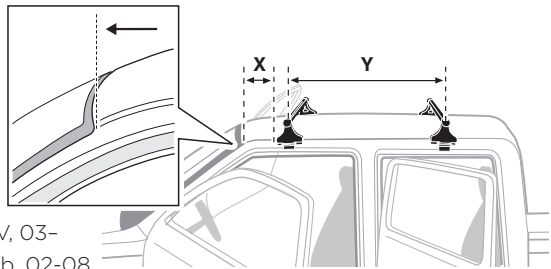

DODGE Durango, 5-dr SUV, 03-

DODGE Durango Sport, 5-dr SUV, 03-

DODGE Ram 1500, 4-dr Quad Cab, 02-08

DODGE Ram 1500, 4-dr Mega Cab, 02-08

DODGE Ram 2500/3500, 4-dr Quad Cab, 02-09

DODGE Ram 2500/3500, 4-dr Mega Cab, 02-09