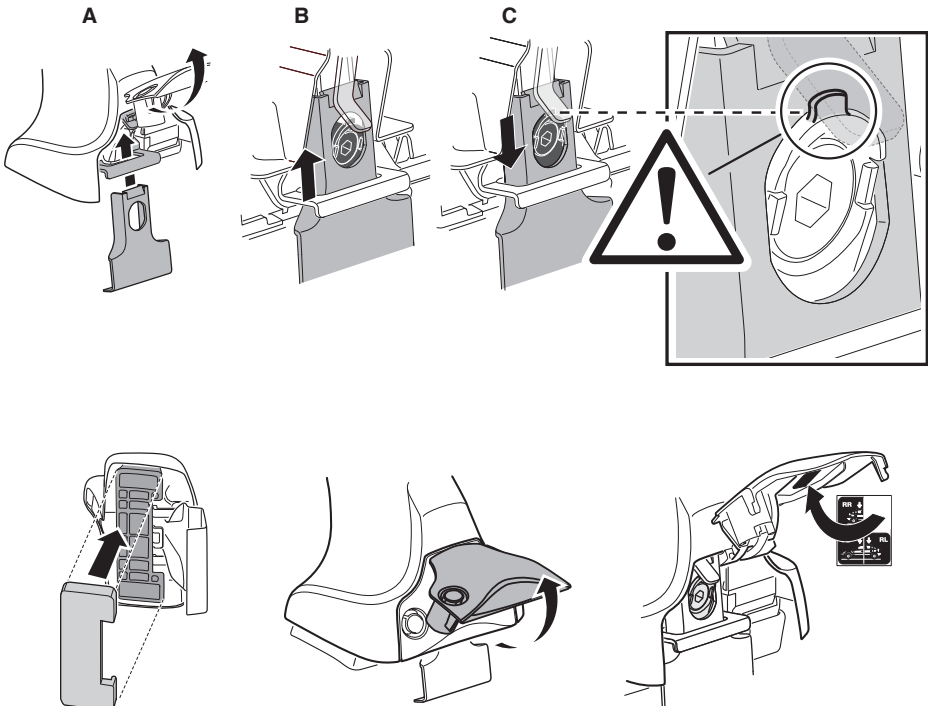

5

LEXUS ES 350, 4-dr Sedan, *07-
TOYOTA Aurion, 4-dr Sedan, 06-
TOYOTA Camry, 4-dr Sedan, 06-11, 12- / *07-11, 12-
TOYOTA Camry, 4-dr Sedan, 11- (JPN)