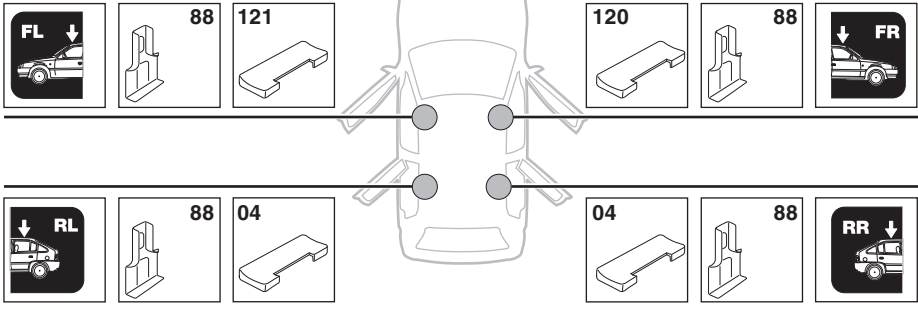

5

LEXUS ES 350, 4-dr Sedan, *07-
TOYOTA Aurion, 4-dr Sedan, 06-
TOYOTA Camry, 4-dr Sedan, 06-11, 12- / *07-11, 12-
TOYOTA Camry, 4-dr Sedan, 11- (JPN)