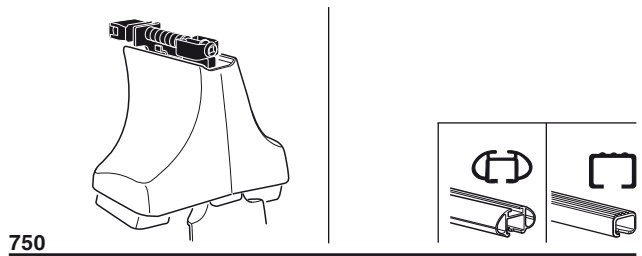

Kit 1347

SMART Forfour, 5-dr Hatchback, 04-

Kit

	X
SMART Forfour, 5-dr Hatchback, 04-	29,5

	Y
SMART Forfour, 5-dr Hatchback, 04-	25,5

	X inch	X mm
SMART Forfour, 5-dr Hatchback, 04-	37 1/4"	946 mm

	Y inch	Y mm
SMART Forfour, 5-dr Hatchback, 04-	35 5/8"	906 mm

4

SMART Forfour, 5-dr Hatchback, 04-

5

	X mm	Y mm	X inch	Y inch
SMART Forfour, 5-dr Hatchback, 04-	200 mm	750 mm	7 ⁷ / ₈ "	29 ¹ / ₂ "

GB/US Tighten alternately

D Die Schrauben abwechselnd anziehen

F Serrer alternativement chaque côté