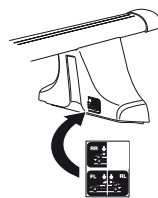

Kit 1347

SMART Forfour, 5-dr Hatchback, 04-

Kit

	X
SMART Forfour, 5-dr Hatchback, 04-	29,5

	Y
SMART Forfour, 5-dr Hatchback, 04-	25,5

	X inch	X mm
SMART Forfour, 5-dr Hatchback, 04-	37 1/4"	946 mm

	Y inch	Y mm
SMART Forfour, 5-dr Hatchback, 04-	35 5/8"	906 mm

4

SMART Forfour, 5-dr Hatchback, 04-

5

	X mm	Y mm	X inch	Y inch
SMART Forfour, 5-dr Hatchback, 04-	200 mm	750 mm	7 ⁷ / ₈ "	29 ¹ / ₂ "

GB/US Tighten alternately

D Die Schrauben abwechselnd anziehen

F Serrer alternativement chaque côté