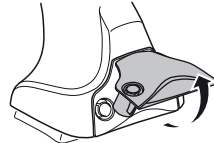

Kit 1347

SMART Forfour, 5-dr Hatchback, 04-

Kit

	X
SMART Forfour, 5-dr Hatchback, 04-	29,5

	Y
SMART Forfour, 5-dr Hatchback, 04-	25,5

	X inch	X mm
SMART Forfour, 5-dr Hatchback, 04-	37 1/4"	946 mm

	Y inch	Y mm
SMART Forfour, 5-dr Hatchback, 04-	35 5/8"	906 mm

4

SMART Forfour, 5-dr Hatchback, 04-

5

	X mm	Y mm	X inch	Y inch
SMART Forfour, 5-dr Hatchback, 04-	200 mm	750 mm	7 ⁷ / ₈ "	29 ¹ / ₂ "

GB/US Tighten alternately

D Die Schrauben abwechselnd anziehen

F Serrer alternativement chaque côté