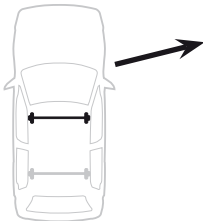

Kit 1347

SMART Forfour, 5-dr Hatchback, 04-

Kit

	X
SMART Forfour, 5-dr Hatchback, 04-	29,5

	Y
SMART Forfour, 5-dr Hatchback, 04-	25,5

	X inch	X mm
SMART Forfour, 5-dr Hatchback, 04-	37 1/4"	946 mm

	Y inch	Y mm
SMART Forfour, 5-dr Hatchback, 04-	35 5/8"	906 mm

4

SMART Forfour, 5-dr Hatchback, 04-

5

	X mm	Y mm	X inch	Y inch
SMART Forfour, 5-dr Hatchback, 04-	200 mm	750 mm	7 ⁷ / ₈ "	29 ¹ / ₂ "

GB/US Tighten alternately

D Die Schrauben abwechselnd anziehen

F Serrer alternativement chaque côté