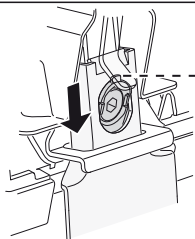

Kit 1347

SMART Forfour, 5-dr Hatchback, 04-

Kit

	X
SMART Forfour, 5-dr Hatchback, 04-	29,5

	Y
SMART Forfour, 5-dr Hatchback, 04-	25,5

	X inch	X mm
SMART Forfour, 5-dr Hatchback, 04-	37 1/4"	946 mm

	Y inch	Y mm
SMART Forfour, 5-dr Hatchback, 04-	35 5/8"	906 mm

4

SMART Forfour, 5-dr Hatchback, 04-

5

	X mm	Y mm	X inch	Y inch
SMART Forfour, 5-dr Hatchback, 04-	200 mm	750 mm	7 ⁷ / ₈ "	29 ¹ / ₂ "

GB/US Tighten alternately

D Die Schrauben abwechselnd anziehen

F Serrer alternativement chaque côté