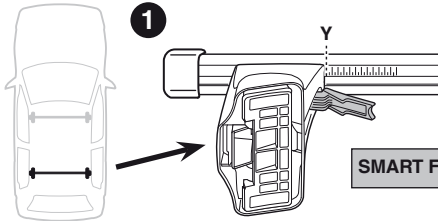

Kit 1347

SMART Forfour, 5-dr Hatchback, 04-

Kit

	X
SMART Forfour, 5-dr Hatchback, 04-	29,5

	Y
SMART Forfour, 5-dr Hatchback, 04-	25,5

	X inch	X mm
SMART Forfour, 5-dr Hatchback, 04-	37 1/4"	946 mm

	Y inch	Y mm
SMART Forfour, 5-dr Hatchback, 04-	35 5/8"	906 mm

4

SMART Forfour, 5-dr Hatchback, 04-

5

	X mm	Y mm	X inch	Y inch
SMART Forfour, 5-dr Hatchback, 04-	200 mm	750 mm	7 ⁷ / ₈ "	29 ¹ / ₂ "

GB/US Tighten alternately

D Die Schrauben abwechselnd anziehen

F Serrer alternativement chaque côté