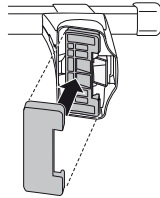

Kit 1347

SMART Forfour, 5-dr Hatchback, 04-

Kit

	X
SMART Forfour, 5-dr Hatchback, 04-	29,5

	Y
SMART Forfour, 5-dr Hatchback, 04-	25,5

	X inch	X mm
SMART Forfour, 5-dr Hatchback, 04-	37 1/4"	946 mm

	Y inch	Y mm
SMART Forfour, 5-dr Hatchback, 04-	35 5/8"	906 mm

4

SMART Forfour, 5-dr Hatchback, 04-

5

	X mm	Y mm	X inch	Y inch
SMART Forfour, 5-dr Hatchback, 04-	200 mm	750 mm	7 ⁷ / ₈ "	29 ¹ / ₂ "

GB/US Tighten alternately

D Die Schrauben abwechselnd anziehen

F Serrer alternativement chaque côté