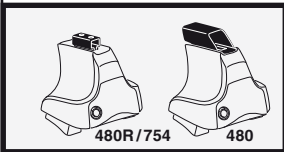

Kit 1347

SMART Forfour, 5-dr Hatchback, 04-

Kit

	X
SMART Forfour, 5-dr Hatchback, 04-	29,5

	Y
SMART Forfour, 5-dr Hatchback, 04-	25,5

	X inch	X mm
SMART Forfour, 5-dr Hatchback, 04-	37 1/4"	946 mm

	Y inch	Y mm
SMART Forfour, 5-dr Hatchback, 04-	35 5/8"	906 mm

4

SMART Forfour, 5-dr Hatchback, 04-

5

	X mm	Y mm	X inch	Y inch
SMART Forfour, 5-dr Hatchback, 04-	200 mm	750 mm	7 ⁷ / ₈ "	29 ¹ / ₂ "

GB/US Tighten alternately

D Die Schrauben abwechselnd anziehen

F Serrer alternativement chaque côté