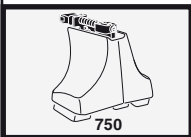

Kit 1347

SMART Forfour, 5-dr Hatchback, 04-

Kit

	X
SMART Forfour, 5-dr Hatchback, 04-	29,5

	Y
SMART Forfour, 5-dr Hatchback, 04-	25,5

	X inch	X mm
SMART Forfour, 5-dr Hatchback, 04-	37 1/4"	946 mm

	Y inch	Y mm
SMART Forfour, 5-dr Hatchback, 04-	35 5/8"	906 mm

4

SMART Forfour, 5-dr Hatchback, 04-

5

	X mm	Y mm	X inch	Y inch
SMART Forfour, 5-dr Hatchback, 04-	200 mm	750 mm	7 ⁷ / ₈ "	29 ¹ / ₂ "

GB/US Tighten alternately

D Die Schrauben abwechselnd anziehen

F Serrer alternativement chaque côté