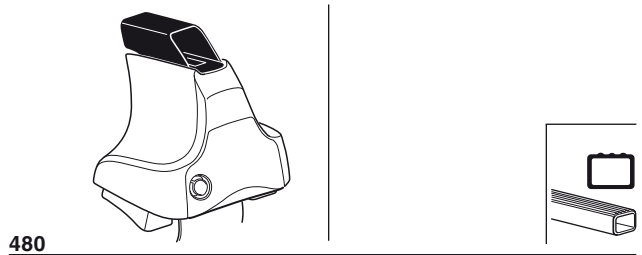

Kit 1347

SMART Forfour, 5-dr Hatchback, 04-

Kit

	X
SMART Forfour, 5-dr Hatchback, 04-	29,5

	Y
SMART Forfour, 5-dr Hatchback, 04-	25,5

	X inch	X mm
SMART Forfour, 5-dr Hatchback, 04-	37 1/4"	946 mm

	Y inch	Y mm
SMART Forfour, 5-dr Hatchback, 04-	35 5/8"	906 mm

4

SMART Forfour, 5-dr Hatchback, 04-

5

	X mm	Y mm	X inch	Y inch
SMART Forfour, 5-dr Hatchback, 04-	200 mm	750 mm	7 ⁷ / ₈ "	29 ¹ / ₂ "

GB/US Tighten alternately

D Die Schrauben abwechselnd anziehen

F Serrer alternativement chaque côté