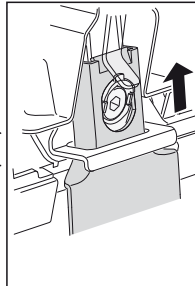

Kit 1347

SMART Forfour, 5-dr Hatchback, 04-

Kit

	X
SMART Forfour, 5-dr Hatchback, 04-	29,5

	Y
SMART Forfour, 5-dr Hatchback, 04-	25,5

	X inch	X mm
SMART Forfour, 5-dr Hatchback, 04-	37 1/4"	946 mm

	Y inch	Y mm
SMART Forfour, 5-dr Hatchback, 04-	35 5/8"	906 mm

4

SMART Forfour, 5-dr Hatchback, 04-

5

	X mm	Y mm	X inch	Y inch
SMART Forfour, 5-dr Hatchback, 04-	200 mm	750 mm	7 ⁷ / ₈ "	29 ¹ / ₂ "

GB/US Tighten alternately

D Die Schrauben abwechselnd anziehen

F Serrer alternativement chaque côté