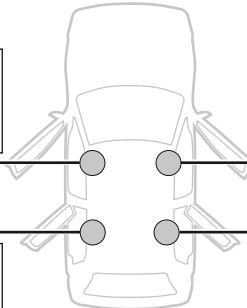

Kit 1347

SMART Forfour, 5-dr Hatchback, 04-

Kit

	X
SMART Forfour, 5-dr Hatchback, 04-	29,5

	Y
SMART Forfour, 5-dr Hatchback, 04-	25,5

	X inch	X mm
SMART Forfour, 5-dr Hatchback, 04-	37 1/4"	946 mm

	Y inch	Y mm
SMART Forfour, 5-dr Hatchback, 04-	35 5/8"	906 mm

4

SMART Forfour, 5-dr Hatchback, 04-

5

	X mm	Y mm	X inch	Y inch
SMART Forfour, 5-dr Hatchback, 04-	200 mm	750 mm	7 ⁷ / ₈ "	29 ¹ / ₂ "

GB/US Tighten alternately

D Die Schrauben abwechselnd anziehen

F Serrer alternativement chaque côté