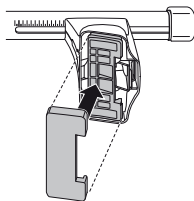

Kit 1347

SMART Forfour, 5-dr Hatchback, 04-

Kit

	X
SMART Forfour, 5-dr Hatchback, 04-	29,5

	Y
SMART Forfour, 5-dr Hatchback, 04-	25,5

	X inch	X mm
SMART Forfour, 5-dr Hatchback, 04-	37 1/4"	946 mm

	Y inch	Y mm
SMART Forfour, 5-dr Hatchback, 04-	35 5/8"	906 mm

4

SMART Forfour, 5-dr Hatchback, 04-

5

	X mm	Y mm	X inch	Y inch
SMART Forfour, 5-dr Hatchback, 04-	200 mm	750 mm	7 ⁷ / ₈ "	29 ¹ / ₂ "

GB/US Tighten alternately

D Die Schrauben abwechselnd anziehen

F Serrer alternativement chaque côté