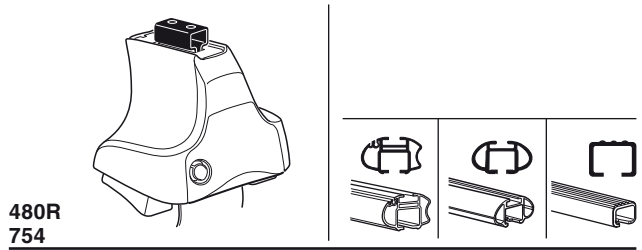

Kit 1347

SMART Forfour, 5-dr Hatchback, 04-

Kit

	X
SMART Forfour, 5-dr Hatchback, 04-	29,5

	Y
SMART Forfour, 5-dr Hatchback, 04-	25,5

	X inch	X mm
SMART Forfour, 5-dr Hatchback, 04-	37 1/4"	946 mm

	Y inch	Y mm
SMART Forfour, 5-dr Hatchback, 04-	35 5/8"	906 mm

4

SMART Forfour, 5-dr Hatchback, 04-

5

	X mm	Y mm	X inch	Y inch
SMART Forfour, 5-dr Hatchback, 04-	200 mm	750 mm	7 ⁷ / ₈ "	29 ¹ / ₂ "

GB/US Tighten alternately

D Die Schrauben abwechselnd anziehen

F Serrer alternativement chaque côté