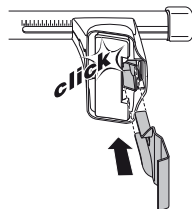

Kit 1347

SMART Forfour, 5-dr Hatchback, 04-

Kit

	X
SMART Forfour, 5-dr Hatchback, 04-	29,5

	Y
SMART Forfour, 5-dr Hatchback, 04-	25,5

	X inch	X mm
SMART Forfour, 5-dr Hatchback, 04-	37 1/4"	946 mm

	Y inch	Y mm
SMART Forfour, 5-dr Hatchback, 04-	35 5/8"	906 mm

4

SMART Forfour, 5-dr Hatchback, 04-

5

	X mm	Y mm	X inch	Y inch
SMART Forfour, 5-dr Hatchback, 04-	200 mm	750 mm	7 ⁷ / ₈ "	29 ¹ / ₂ "

GB/US Tighten alternately

D Die Schrauben abwechselnd anziehen

F Serrer alternativement chaque côté