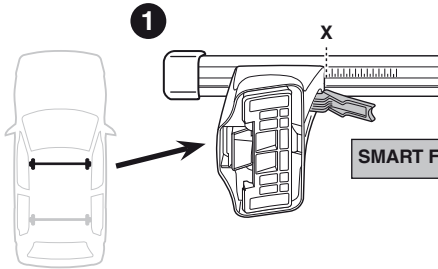

Kit 1347

SMART Forfour, 5-dr Hatchback, 04-

Kit

	X
SMART Forfour, 5-dr Hatchback, 04-	29,5

	Y
SMART Forfour, 5-dr Hatchback, 04-	25,5

	X inch	X mm
SMART Forfour, 5-dr Hatchback, 04-	37 1/4"	946 mm

	Y inch	Y mm
SMART Forfour, 5-dr Hatchback, 04-	35 5/8"	906 mm

4

SMART Forfour, 5-dr Hatchback, 04-

5

	X mm	Y mm	X inch	Y inch
SMART Forfour, 5-dr Hatchback, 04-	200 mm	750 mm	7 ⁷ / ₈ "	29 ¹ / ₂ "

GB/US Tighten alternately

D Die Schrauben abwechselnd anziehen

F Serrer alternativement chaque côté