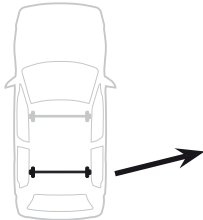

Kit 1347

SMART Forfour, 5-dr Hatchback, 04-

Kit

	X
SMART Forfour, 5-dr Hatchback, 04-	29,5

	Y
SMART Forfour, 5-dr Hatchback, 04-	25,5

	X inch	X mm
SMART Forfour, 5-dr Hatchback, 04-	37 1/4"	946 mm

	Y inch	Y mm
SMART Forfour, 5-dr Hatchback, 04-	35 5/8"	906 mm

4

SMART Forfour, 5-dr Hatchback, 04-

5

	X mm	Y mm	X inch	Y inch
SMART Forfour, 5-dr Hatchback, 04-	200 mm	750 mm	7 ⁷ / ₈ "	29 ¹ / ₂ "

GB/US Tighten alternately

D Die Schrauben abwechselnd anziehen

F Serrer alternativement chaque côté