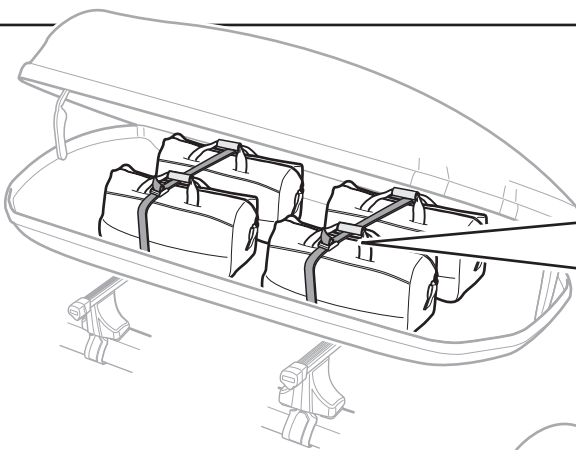

Thule Dynamic

> Instructions

3

4

5

6

7

x3

8

9

i

i

i

Thule T-track adapter

696500 → 24x30 mm

697500 → 20x27 mm

i

Thule Box Ski Carrier adapter

694800 → Dynamic 800

694900 → Dynamic 900

Thule Boxlift

571000

Dynamic 800: 18 kg
Dynamic 900: 22 kg

Max 75 kg