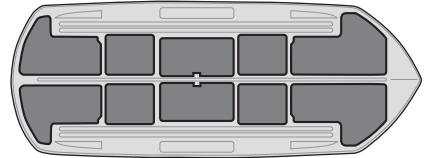

Thule Dynamic

> Instructions

3

4

5

6

7

x3

8

9

i

i

i

Thule T-track adapter

696500 → 24x30 mm

697500 → 20x27 mm

i

Thule Box Ski Carrier adapter

694800 → Dynamic 800

694900 → Dynamic 900

Thule Boxlift

571000

Dynamic 800: 18 kg
Dynamic 900: 22 kg

Max 75 kg