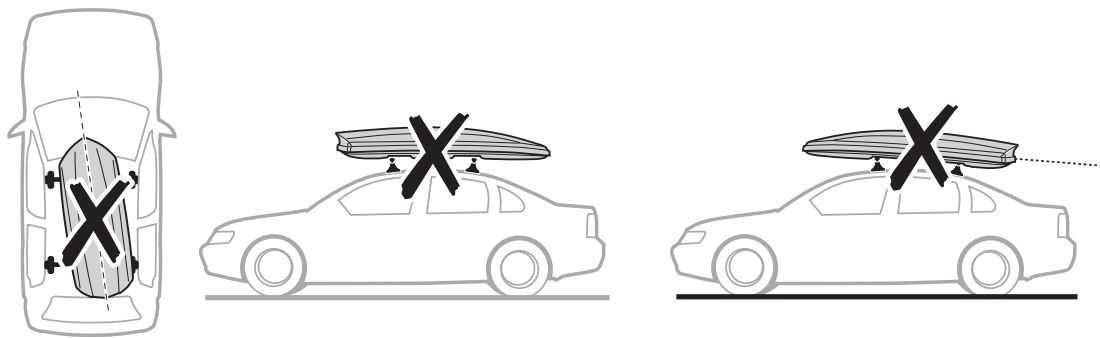

Thule Dynamic

> Instructions

3

4

5

6

7

x3

i

Thule Box Ski Carrier adapter

694800 → Dynamic 800

694900 → Dynamic 900

Thule Boxlift

571000

Dynamic 800: 18 kg
Dynamic 900: 22 kg

Max 75 kg