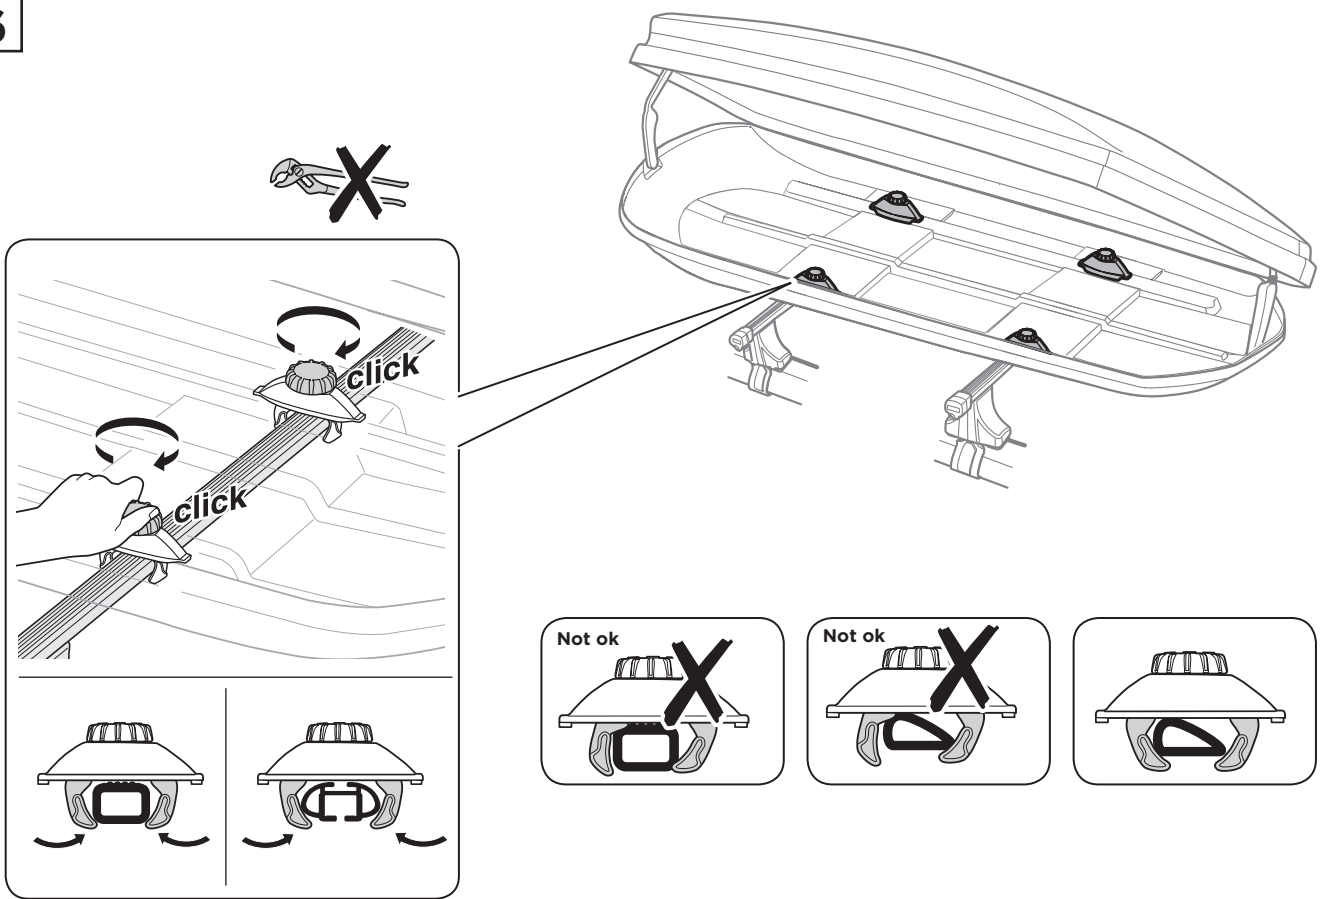

Thule Dynamic

> Instructions

3

4

5

6

7

x3

8

9

i

i

i

Thule T-track adapter

696500 → 24x30 mm

697500 → 20x27 mm

i

Thule Box Ski Carrier adapter

694800 → Dynamic 800

694900 → Dynamic 900

Thule Boxlift

571000

Dynamic 800: 18 kg
Dynamic 900: 22 kg

Max 75 kg