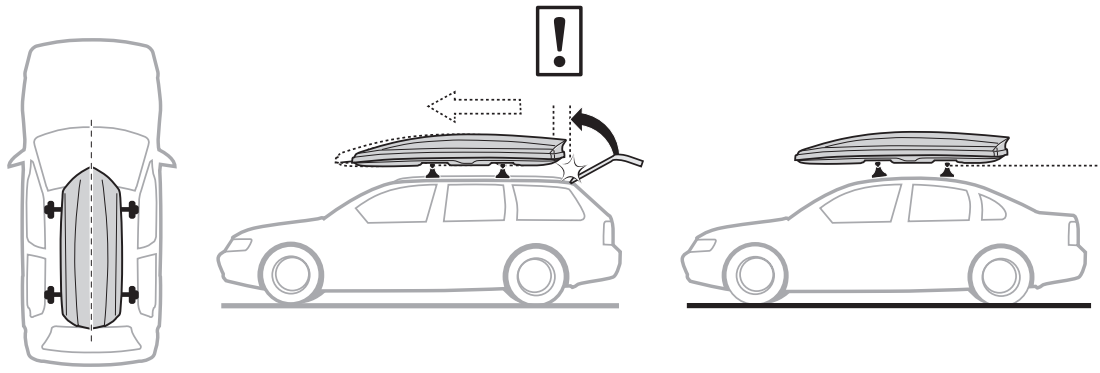

Thule Dynamic

> Instructions

3

4

5

6

7

x3

i

Thule Box Ski Carrier adapter

694800 → Dynamic 800

694900 → Dynamic 900

Thule Boxlift

571000

Dynamic 800: 18 kg
Dynamic 900: 22 kg

Max 75 kg