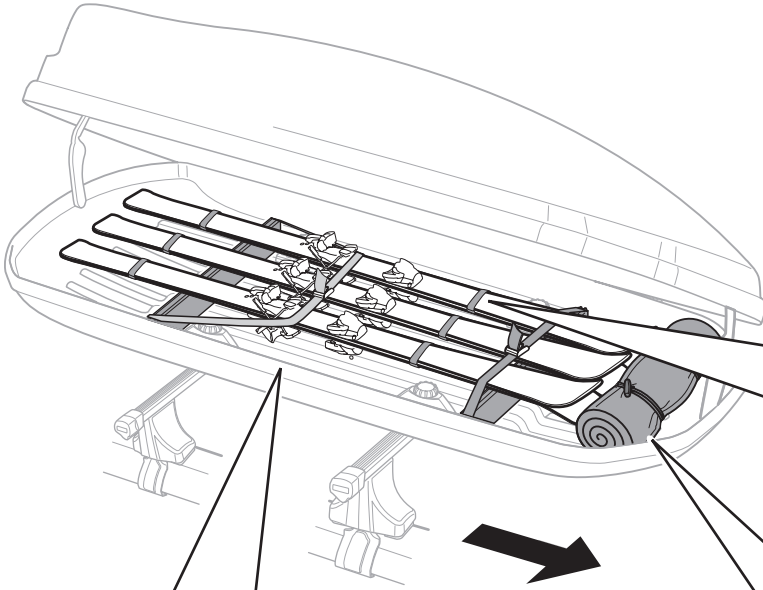

Thule Dynamic

> Instructions

3

4

5

6

7

x3

8

9

i

i

i

Thule T-track adapter

696500 → 24x30 mm

697500 → 20x27 mm

i

Thule Box Ski Carrier adapter

694800 → Dynamic 800

694900 → Dynamic 900

Thule Boxlift

571000

Dynamic 800: 18 kg
Dynamic 900: 22 kg

Max 75 kg