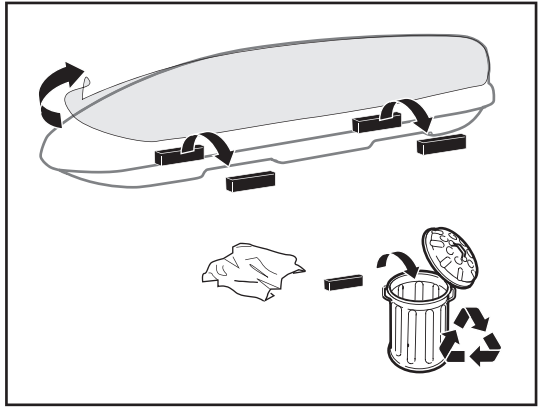

THULE[®]
SWEDEN

Thule Motion XT 6292 6296 6298 6299

➤ Instructions

Roof box

CITY CRASH
Complies with ISO norm

i**Thule T-track Adapter****696600****697600**

| | D Min* | D Max* | W in* | W out* | H* | R Min* |
|-------|--------|--------|-------|--------|-----|--------|
| M | 555 | 935 | 755 | 865 | 460 | 451 |
| Sport | 555 | 935 | 565 | 675 | 430 | 497 |
| XL | 555 | 935 | 805 | 915 | 440 | 600 |
| XXL | 555 | 935 | 840 | 950 | 470 | 692 |