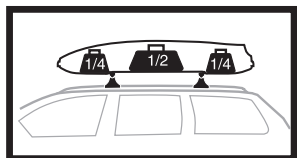

572004

Thule Box Ski Carrier Adapter

694600 → Sport

694800 → M

694900 → XL/XXL

Thule Box Lid Cover

698100 → M/XL

698200 → Sport

698300 → XXL

| | |
|----------------------------------------------------------------------------------|-------|
|  | |
| Sport | 15 kg |
| M | 17 kg |
| XL | 21 kg |
| XXL | 25 kg |

Thule One-Key System