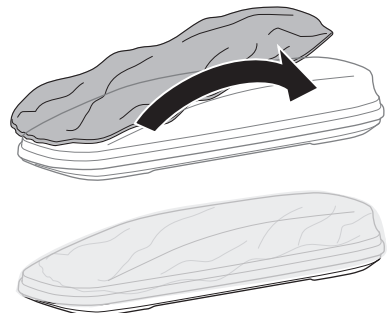

572004

Thule Box Ski Carrier Adapter

694600 → Sport

694800 → M

694900 → XL/XXL

Thule Box Lid Cover

698100 → M/XL

698200 → Sport

698300 → XXL

| | |
|----------------------------------------------------------------------------------|-------|
|  | |
| Sport | 15 kg |
| M | 17 kg |
| XL | 21 kg |
| XXL | 25 kg |

Thule One-Key System