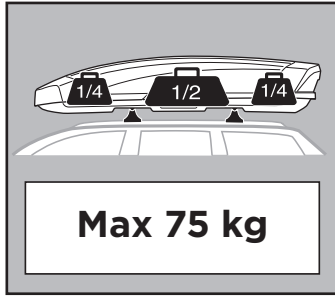

THULE[®]
SWEDEN

Thule Motion XT 6292 6296 6298 6299

➤ Instructions

Roof box

CITY CRASH
Complies with ISO norm

i**Thule T-track Adapter****696600****697600**

| | D Min* | D Max* | W in* | W out* | H* | R Min* |
|-------|--------|--------|-------|--------|-----|--------|
| M | 555 | 935 | 755 | 865 | 460 | 451 |
| Sport | 555 | 935 | 565 | 675 | 430 | 497 |
| XL | 555 | 935 | 805 | 915 | 440 | 600 |
| XXL | 555 | 935 | 840 | 950 | 470 | 692 |

572004

Thule Box Ski Carrier Adapter

694600 → Sport

694800 → M

694900 → XL/XXL

Thule Box Lid Cover

698100 → M/XL

698200 → Sport

698300 → XXL

| | |
|----------------------------------------------------------------------------------|-------|
|  | |
| Sport | 15 kg |
| M | 17 kg |
| XL | 21 kg |
| XXL | 25 kg |

Thule One-Key System