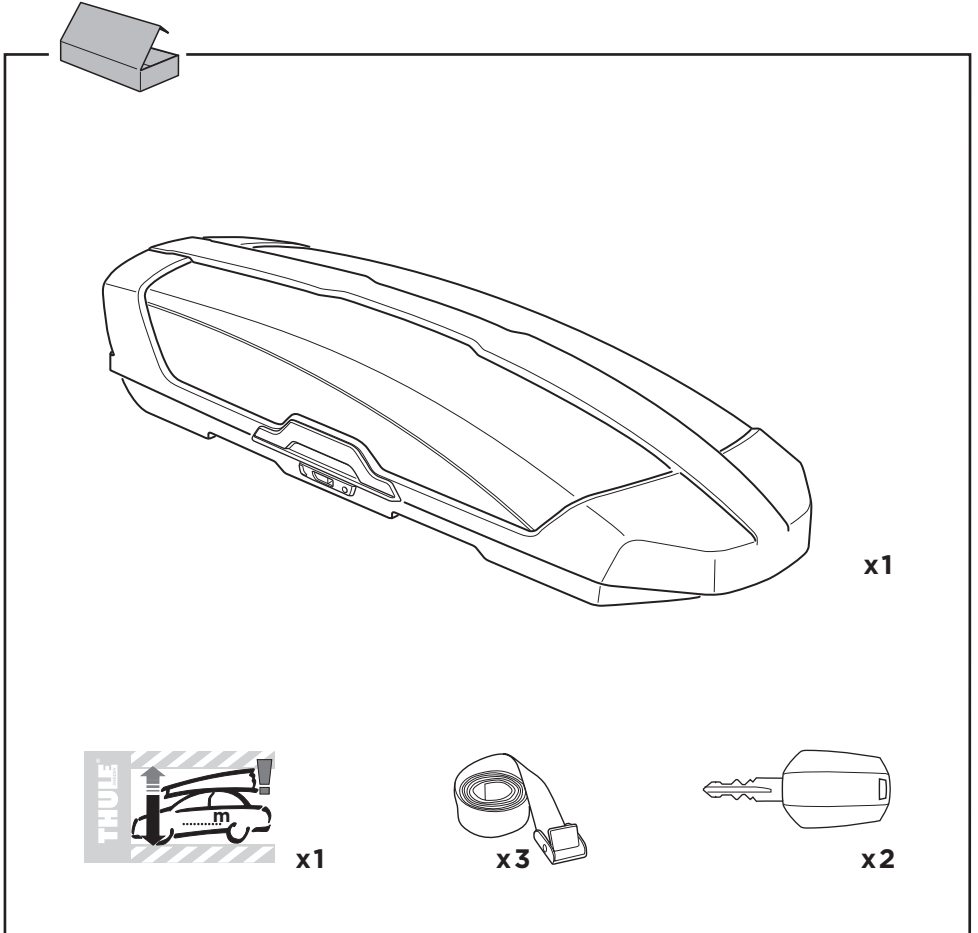

THULE[®]
SWEDEN

Thule Motion XT 6292 6296 6298 6299

➤ Instructions

Roof box

CITY CRASH
Complies with ISO norm

i**Thule T-track Adapter****696600****697600**

| | D Min* | D Max* | W in* | W out* | H* | R Min* |
|-------|--------|--------|-------|--------|-----|--------|
| M | 555 | 935 | 755 | 865 | 460 | 451 |
| Sport | 555 | 935 | 565 | 675 | 430 | 497 |
| XL | 555 | 935 | 805 | 915 | 440 | 600 |
| XXL | 555 | 935 | 840 | 950 | 470 | 692 |