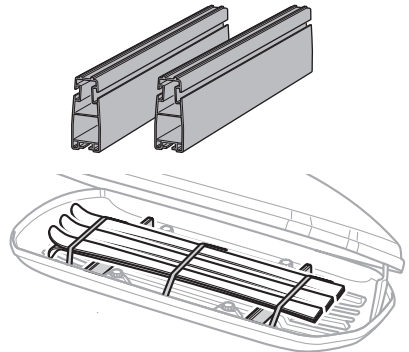

572004

Thule Box Ski Carrier Adapter

694600 → Sport

694800 → M

694900 → XL/XXL

Thule Box Lid Cover

698100 → M/XL

698200 → Sport

698300 → XXL

| | |
|----------------------------------------------------------------------------------|-------|
|  | |
| Sport | 15 kg |
| M | 17 kg |
| XL | 21 kg |
| XXL | 25 kg |

Thule One-Key System