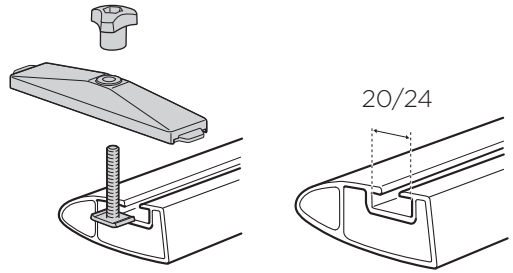

Thule T-track Adapter

696600 → 24x30 mm

697600 → 20x27 mm