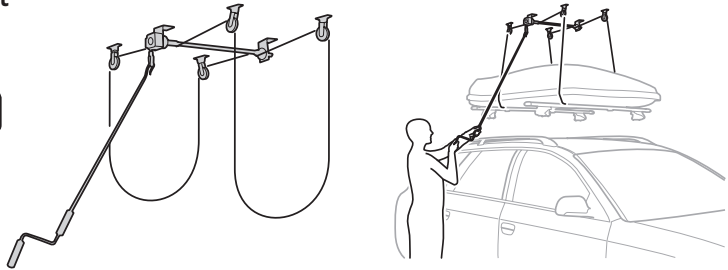

a

b

c

8

Thule T-track Adapter

696600 → 24x30 mm

697600 → 20x27 mm

Thule MultiLift

572004

Thule Box Ski Carrier Adapter

694600 → Sport

694800 → M

694900 → XL/XXL

Thule Box Lid Cover

698100 → M/XL

698200 → Sport