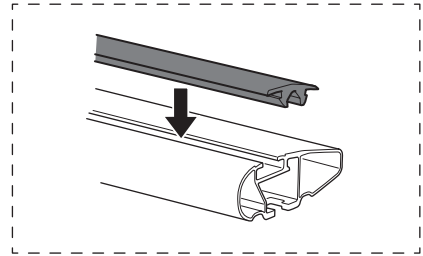

THULE[®]
SWEDEN

Thule Motion XT 6292 6296 6298 6299

➤ Instructions

Roof box

CITY CRASH
Complies with ISO norm

i**Thule T-track Adapter****696600****697600**

| | D Min* | D Max* | W in* | W out* | H* | R Min* |
|-------|--------|--------|-------|--------|-----|--------|
| M | 555 | 935 | 755 | 865 | 460 | 451 |
| Sport | 555 | 935 | 565 | 675 | 430 | 497 |
| XL | 555 | 935 | 805 | 915 | 440 | 600 |
| XXL | 555 | 935 | 840 | 950 | 470 | 692 |