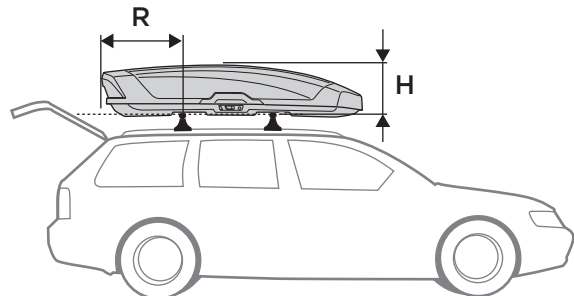

i

Thule T-track Adapter

696600

697600

	D Min*	D Max*	W in*	W out*	H*	R Min*
M	555	935	755	865	460	451
Sport	555	935	565	675	430	497
XL	555	935	805	915	440	600
XXL	555	935	840	950	470	692

*mm