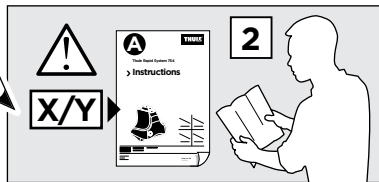

454 x2

1365 x2

1364 x2

x1

x1

1

	X (scale)	X (mm)	X (inch)
BMW 2-Series Active Tourer, 5-dr MPV, 14-	33,5	986	38 7/8

	Y (scale)	Y (mm)	Y (inch)
BMW 2-Series Active Tourer, 5-dr MPV, 14-	32	971	38 1/4