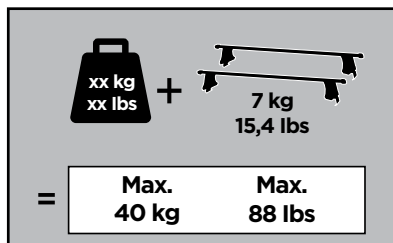

ISO 11154-E

141800
C.20151130
519-1800-01

Bring your life
thule.com