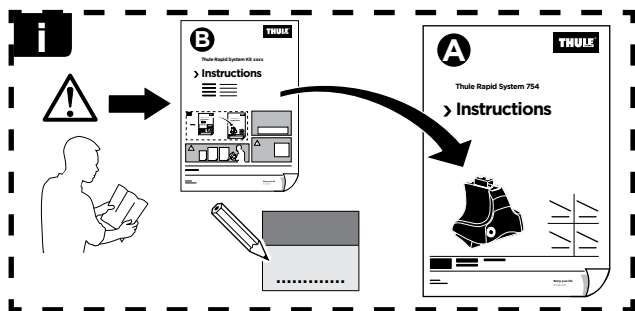

ISO 11154-E

141800
C.20151130
519-1800-01

Bring your life
thule.com