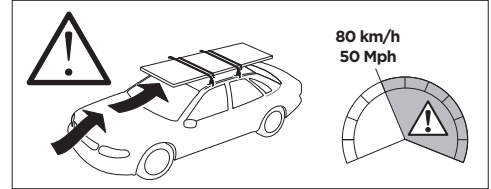

1

Kit 5168

NISSAN Note II, 5-dr MPV, 12-
NISSAN Versa Note, 5-dr Hatchback, 14- *

*North America

ISO 11154-E

THULE WingBar Evo	THULE WingBar Edge	THULE WingBar	THULE SquareBar	Evo X (scale)	Edge X (scale)
NISSAN Note II, 5-dr MPV, 12-				33	M
NISSAN Versa Note, 5-dr Hatchback, 14-				33	M

THULE ProBar	THULE SlideBar	X (mm/inch)		
NISSAN Note II, 5-dr MPV, 12-		981 mm / 38 5/8"		
NISSAN Versa Note, 5-dr Hatchback, 14-		981 mm / 38 5/8"		

THULE WingBar Evo	THULE WingBar Edge	THULE WingBar	THULE SquareBar	Evo Y (scale)	Edge Y (scale)
NISSAN Note II, 5-dr MPV, 12-				30	A
NISSAN Versa Note, 5-dr Hatchback, 14-				30	A

THULE ProBar	THULE SlideBar	Y (mm/inch)		
NISSAN Note II, 5-dr MPV, 12-		951 mm / 37 1/2"		
NISSAN Versa Note, 5-dr Hatchback, 14-		951 mm / 37 1/2"		

	W (mm/inch)	Z (mm/inch)
NISSAN Note II, 5-dr MPV, 12-	700 mm / 27 1/2"	330 mm / 13"
NISSAN Versa Note, 5-dr Hatchback, 14-	700 mm / 27 1/2"	330 mm / 13"