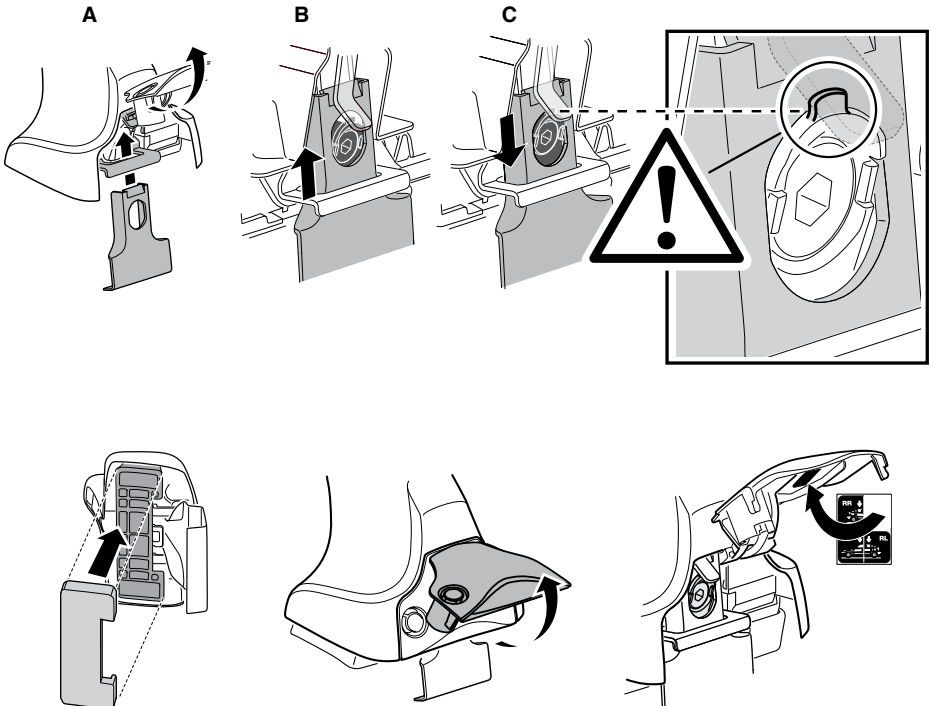

5

SEAT Mii, 3-dr Hatchback, 12-
SEAT Mii, 5-dr Hatchback, 12-
SKODA Citigo, 3-dr Hatchback, 12-
SKODA Citigo, 5-dr Hatchback, 12-
VOLKSWAGEN Up, 3-dr Hatchback, 12-
VOLKSWAGEN Up, 5-dr Hatchback, 12-