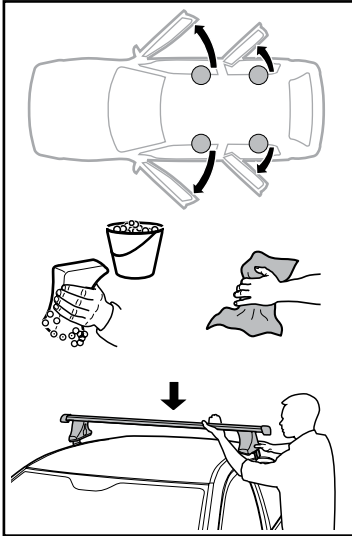

6

	X mm	Y mm	X inch	Y inch
SEAT Mii, 3-dr Hatchback, 12-	340 mm	720 mm	13 ³/₈ "	28 ³/₈ "
SEAT Mii, 5-dr Hatchback, 12-	340 mm	720 mm	13 ³/₈ "	28 ³/₈ "
SKODA Citigo, 3-dr Hatchback, 12-	340 mm	720 mm	13 ³/₈ "	28 ³/₈ "
SKODA Citigo, 5-dr Hatchback, 12-	340 mm	720 mm	13 ³/₈ "	28 ³/₈ "
VOLKSWAGEN Up, 3-dr Hatchback, 12-	340 mm	720 mm	13 ³/₈ "	28 ³/₈ "
VOLKSWAGEN Up, 5-dr Hatchback, 12-	340 mm	720 mm	13 ³/₈ "	28 ³/₈ "