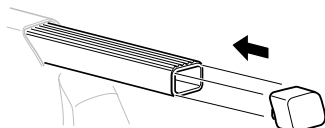

x4

x4

x4

480 Traverse
(North America)

x4

3

754 Rapid System

	X
SEAT Mii, 3-dr Hatchback, 12-	37,5
SEAT Mii, 5-dr Hatchback, 12-	37,5
SKODA Citigo, 3-dr Hatchback, 12-	37,5
SKODA Citigo, 5-dr Hatchback, 12-	37,5
VOLKSWAGEN Up, 3-dr Hatchback, 12-	37,5
VOLKSWAGEN Up, 5-dr Hatchback, 12-	37,5

	Y
SEAT Mii, 3-dr Hatchback, 12-	35
SEAT Mii, 5-dr Hatchback, 12-	35
SKODA Citigo, 3-dr Hatchback, 12-	35
SKODA Citigo, 5-dr Hatchback, 12-	35
VOLKSWAGEN Up, 3-dr Hatchback, 12-	35
VOLKSWAGEN Up, 5-dr Hatchback, 12-	35