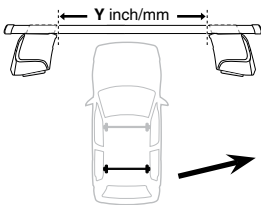

3

480R Rapid Traverse

480 Traverse

(North America)

	X inch	X mm
SEAT Mii, 3-dr Hatchback, 12-	40 ³ / ₈ "	1026 mm
SEAT Mii, 5-dr Hatchback, 12-	40 ³ / ₈ "	1026 mm
SKODA Citigo, 3-dr Hatchback, 12-	40 ³ / ₈ "	1026 mm
SKODA Citigo, 5-dr Hatchback, 12-	40 ³ / ₈ "	1026 mm
VOLKSWAGEN Up, 3-dr Hatchback, 12-	40 ³ / ₈ "	1026 mm
VOLKSWAGEN Up, 5-dr Hatchback, 12-	40 ³ / ₈ "	1026 mm

	Y inch	Y mm
SEAT Mii, 3-dr Hatchback, 12-	39 ³ / ₈ "	1001 mm
SEAT Mii, 5-dr Hatchback, 12-	39 ³ / ₈ "	1001 mm
SKODA Citigo, 3-dr Hatchback, 12-	39 ³ / ₈ "	1001 mm
SKODA Citigo, 5-dr Hatchback, 12-	39 ³ / ₈ "	1001 mm
VOLKSWAGEN Up, 3-dr Hatchback, 12-	39 ³ / ₈ "	1001 mm
VOLKSWAGEN Up, 5-dr Hatchback, 12-	39 ³ / ₈ "	1001 mm