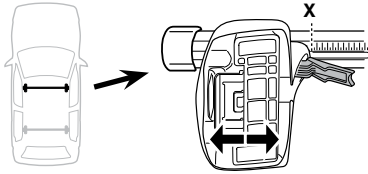

x4

x4

x4

480 Traverse
(North America)

x4

3

754 Rapid System

	X
SEAT Mii, 3-dr Hatchback, 12-	37,5
SEAT Mii, 5-dr Hatchback, 12-	37,5
SKODA Citigo, 3-dr Hatchback, 12-	37,5
SKODA Citigo, 5-dr Hatchback, 12-	37,5
VOLKSWAGEN Up, 3-dr Hatchback, 12-	37,5
VOLKSWAGEN Up, 5-dr Hatchback, 12-	37,5

	Y
SEAT Mii, 3-dr Hatchback, 12-	35
SEAT Mii, 5-dr Hatchback, 12-	35
SKODA Citigo, 3-dr Hatchback, 12-	35
SKODA Citigo, 5-dr Hatchback, 12-	35
VOLKSWAGEN Up, 3-dr Hatchback, 12-	35
VOLKSWAGEN Up, 5-dr Hatchback, 12-	35