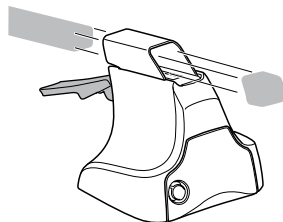

x4

x4

x4

480 Traverse
(North America)

x4

3

754 Rapid System

	X
SEAT Mii, 3-dr Hatchback, 12-	37,5
SEAT Mii, 5-dr Hatchback, 12-	37,5
SKODA Citigo, 3-dr Hatchback, 12-	37,5
SKODA Citigo, 5-dr Hatchback, 12-	37,5
VOLKSWAGEN Up, 3-dr Hatchback, 12-	37,5
VOLKSWAGEN Up, 5-dr Hatchback, 12-	37,5

	Y
SEAT Mii, 3-dr Hatchback, 12-	35
SEAT Mii, 5-dr Hatchback, 12-	35
SKODA Citigo, 3-dr Hatchback, 12-	35
SKODA Citigo, 5-dr Hatchback, 12-	35
VOLKSWAGEN Up, 3-dr Hatchback, 12-	35
VOLKSWAGEN Up, 5-dr Hatchback, 12-	35