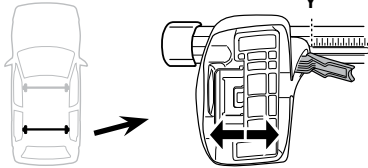

x4

x4

x4

480 Traverse
(North America)

x4

3

754 Rapid System

	X
SEAT Mii, 3-dr Hatchback, 12-	37,5
SEAT Mii, 5-dr Hatchback, 12-	37,5
SKODA Citigo, 3-dr Hatchback, 12-	37,5
SKODA Citigo, 5-dr Hatchback, 12-	37,5
VOLKSWAGEN Up, 3-dr Hatchback, 12-	37,5
VOLKSWAGEN Up, 5-dr Hatchback, 12-	37,5

	Y
SEAT Mii, 3-dr Hatchback, 12-	35
SEAT Mii, 5-dr Hatchback, 12-	35
SKODA Citigo, 3-dr Hatchback, 12-	35
SKODA Citigo, 5-dr Hatchback, 12-	35
VOLKSWAGEN Up, 3-dr Hatchback, 12-	35
VOLKSWAGEN Up, 5-dr Hatchback, 12-	35