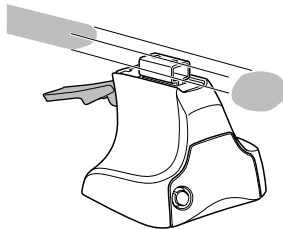

x4

x4

x4

480 Traverse
(North America)

x4

3

754 Rapid System

	X
SEAT Mii, 3-dr Hatchback, 12-	37,5
SEAT Mii, 5-dr Hatchback, 12-	37,5
SKODA Citigo, 3-dr Hatchback, 12-	37,5
SKODA Citigo, 5-dr Hatchback, 12-	37,5
VOLKSWAGEN Up, 3-dr Hatchback, 12-	37,5
VOLKSWAGEN Up, 5-dr Hatchback, 12-	37,5