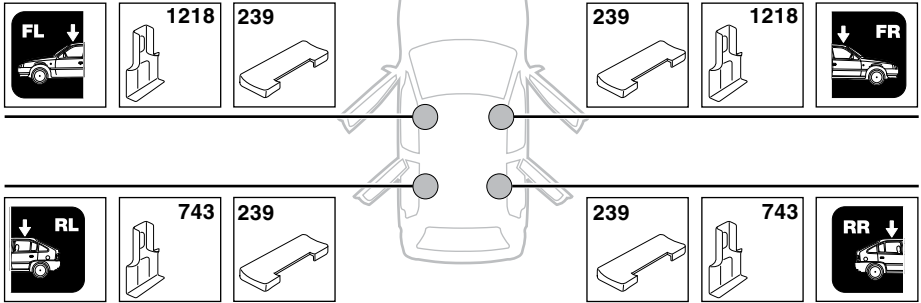

5

SEAT Mii, 3-dr Hatchback, 12-
SEAT Mii, 5-dr Hatchback, 12-
SKODA Citigo, 3-dr Hatchback, 12-
SKODA Citigo, 5-dr Hatchback, 12-
VOLKSWAGEN Up, 3-dr Hatchback, 12-
VOLKSWAGEN Up, 5-dr Hatchback, 12-