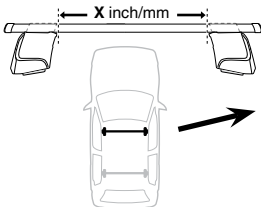

3

480R Rapid Traverse

480 Traverse

(North America)

	X inch	X mm
SEAT Mii, 3-dr Hatchback, 12-	40 ³ / ₈ "	1026 mm
SEAT Mii, 5-dr Hatchback, 12-	40 ³ / ₈ "	1026 mm
SKODA Citigo, 3-dr Hatchback, 12-	40 ³ / ₈ "	1026 mm
SKODA Citigo, 5-dr Hatchback, 12-	40 ³ / ₈ "	1026 mm
VOLKSWAGEN Up, 3-dr Hatchback, 12-	40 ³ / ₈ "	1026 mm
VOLKSWAGEN Up, 5-dr Hatchback, 12-	40 ³ / ₈ "	1026 mm

	Y inch	Y mm
SEAT Mii, 3-dr Hatchback, 12-	39 ³ / ₈ "	1001 mm
SEAT Mii, 5-dr Hatchback, 12-	39 ³ / ₈ "	1001 mm
SKODA Citigo, 3-dr Hatchback, 12-	39 ³ / ₈ "	1001 mm
SKODA Citigo, 5-dr Hatchback, 12-	39 ³ / ₈ "	1001 mm
VOLKSWAGEN Up, 3-dr Hatchback, 12-	39 ³ / ₈ "	1001 mm
VOLKSWAGEN Up, 5-dr Hatchback, 12-	39 ³ / ₈ "	1001 mm