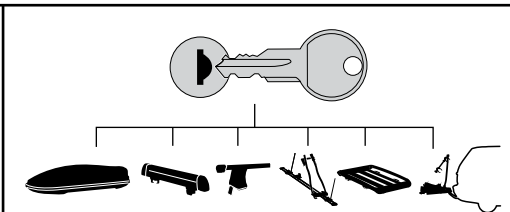

WW ▶ Thule Sweden AB, Box 69, 330 33 Hillerstorp, SWEDEN
NA ▶ Thule Inc., 42 Silvermine Road, Seymour, Connecticut 06483, USA

info@thule.com
customer.service@thule.com

www.thule.com