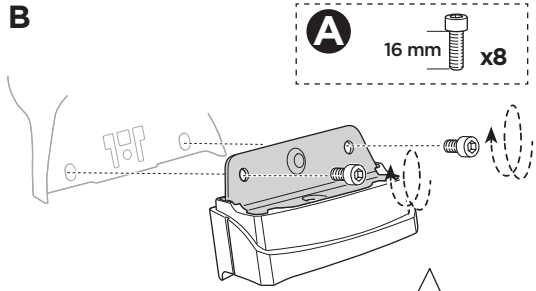

2

A

B

EN Only a few turns
DE Nur wenige Umdrehungen
FR Quelques tours uniquement
NL Slechts enkele slagen
IT Solo qualche giro
ES Sólo algunas vueltas
PT Noções básicas
SV Endast några varv
DK Kun nogle få omgange
NE Bare noen få omdreinger
FI Vain muutama kierros
ET Ainult mõni pööre
LV Tikai dažī apgriezieni
LT Tik keli pasukimai
PL Wystarczy kilka obrotów
RU Только несколько оборотов

UK Лише декілька обертів
BG Само няколко завъртания
CS Pouze několik otáček
SK Len niekoľko otáčok
SL Le nekaj obratov
HR/BiH Samo nekoliko okreta
RO Doar câteva rotiri
HU Csak néhány fordítás
EL Μόνο λίγες περιστροφές
TR Yalnızca birkaç tur

بعض دورات فقط

AR

רק מספר סיבובים

HE

ZH 仅几圈
JA 2～3回転のみ
KO 몇 번만 돌리면 됨
TH เพียงสองสามรอบ

3

x1