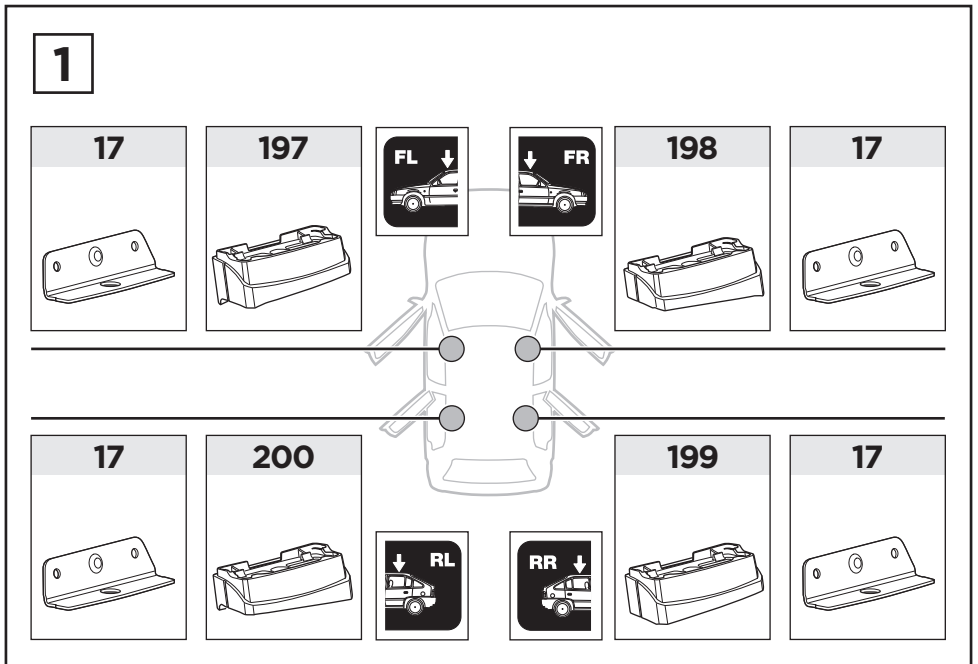

Thule XT Kit 3136

> Instructions

MERCEDES C-Class (W205), 4-dr Sedan, 14-

This kit is only for vehicles with fixpoint.

ISO 11154-E

183136

C.20140526
509-3136-01

Bring your life
thule.com