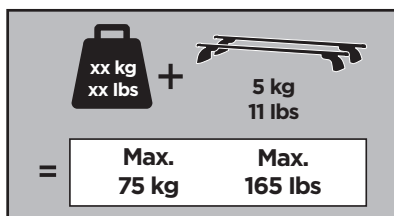

Thule XT Kit 3136

> Instructions

MERCEDES C-Class (W205), 4-dr Sedan, 14-

This kit is only for vehicles with fixpoint.

ISO 11154-E

183136

C.20140526
509-3136-01

Bring your life
thule.com