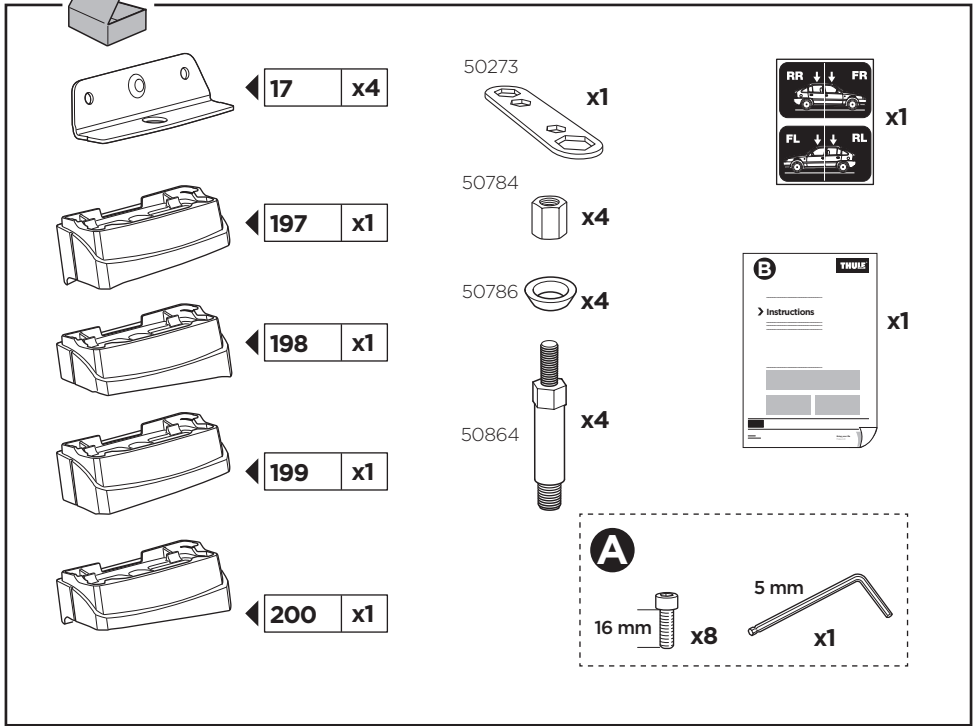

Thule XT Kit 3136

> Instructions

MERCEDES C-Class (W205), 4-dr Sedan, 14-

This kit is only for vehicles with fixpoint.

ISO 11154-E

183136

C.20140526
509-3136-01

Bring your life
thule.com