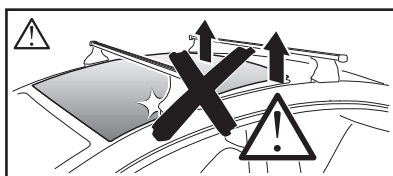

Thule XT Kit 3136

> Instructions

MERCEDES C-Class (W205), 4-dr Sedan, 14-

This kit is only for vehicles with fixpoint.

ISO 11154-E

183136

C.20140526
509-3136-01

Bring your life
thule.com