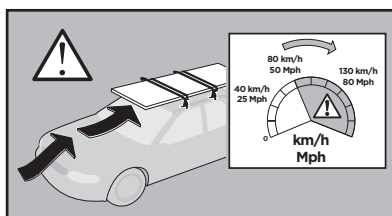

Thule XT Kit 3136

> Instructions

MERCEDES C-Class (W205), 4-dr Sedan, 14-

This kit is only for vehicles with fixpoint.

ISO 11154-E

183136

C.20140526
509-3136-01

Bring your life
thule.com