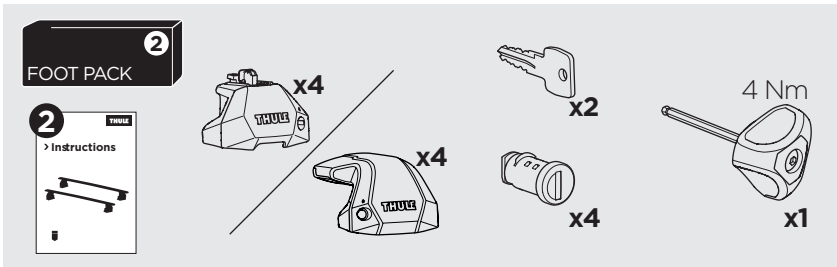

## Kit 187058

SUBARU Levorg, 5-dr Estate, 14-20  
SUBARU WRX, 4-dr Sedan, 18-

ISO 11154-E

This kit is only for vehicles with fixpoint mounting.

3

4

5

6