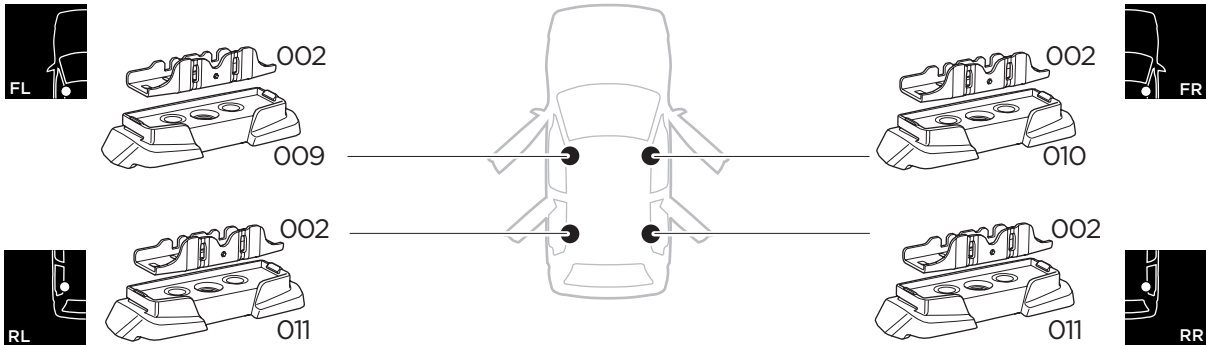

## Kit 187058

SUBARU Levorg, 5-dr Estate, 14-20  
SUBARU WRX, 4-dr Sedan, 18-

ISO 11154-E

This kit is only for vehicles with fixpoint mounting.

3

4

5

6