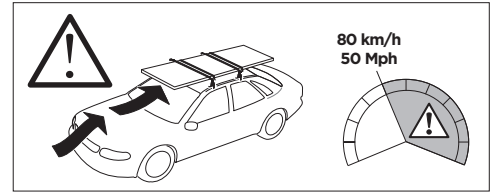

## Kit 187058

SUBARU Levorg, 5-dr Estate, 14-20  
SUBARU WRX, 4-dr Sedan, 18-

ISO 11154-E

This kit is only for vehicles with fixpoint mounting.

3

4

5

6