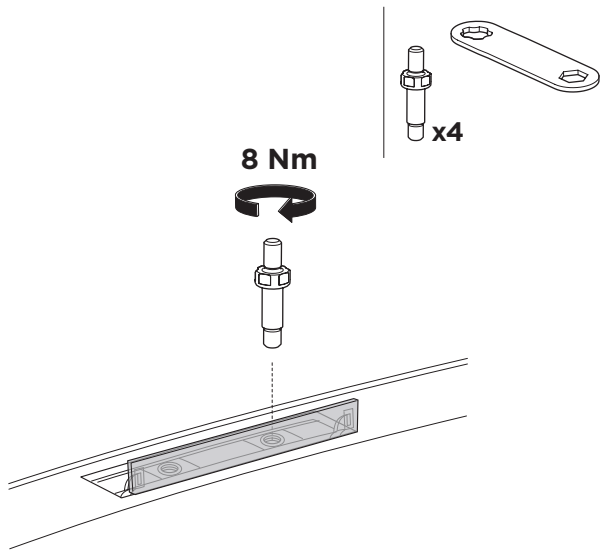

## Kit 187058

SUBARU Levorg, 5-dr Estate, 14-20  
SUBARU WRX, 4-dr Sedan, 18-

ISO 11154-E

This kit is only for vehicles with fixpoint mounting.

3

4

5

6