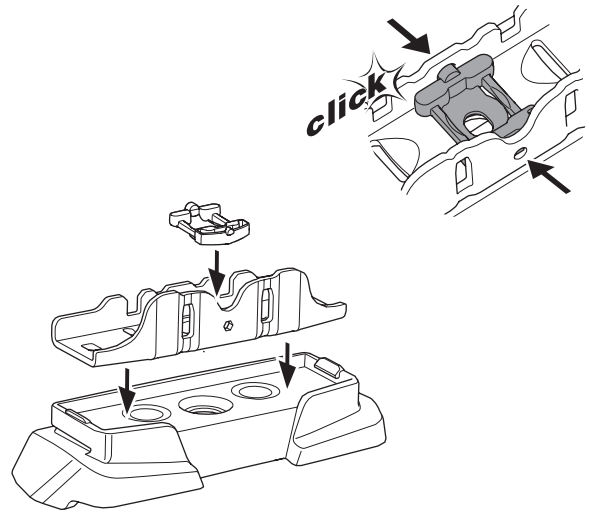

## Kit 187058

SUBARU Levorg, 5-dr Estate, 14-20  
SUBARU WRX, 4-dr Sedan, 18-

ISO 11154-E

This kit is only for vehicles with fixpoint mounting.

3

4

5

6