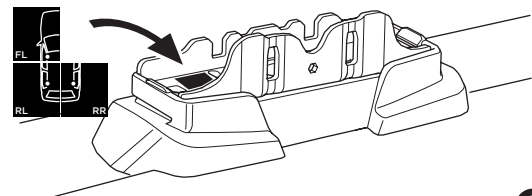

## Kit 187058

SUBARU Levorg, 5-dr Estate, 14-20  
SUBARU WRX, 4-dr Sedan, 18-

ISO 11154-E

This kit is only for vehicles with fixpoint mounting.

3

4

5

6