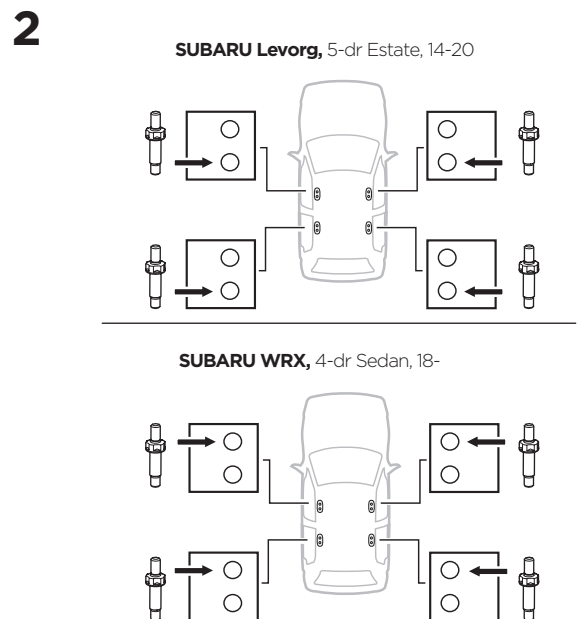

## Kit 187058

SUBARU Levorg, 5-dr Estate, 14-20  
SUBARU WRX, 4-dr Sedan, 18-

ISO 11154-E

This kit is only for vehicles with fixpoint mounting.

3

4

5

6