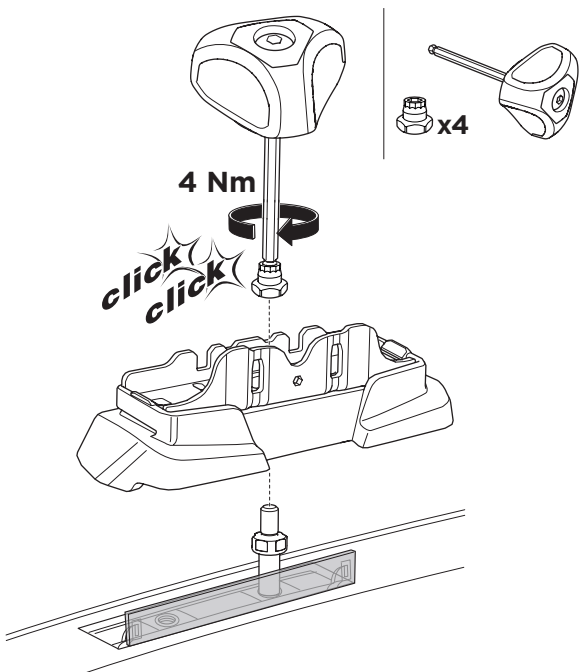

## Kit 187058

SUBARU Levorg, 5-dr Estate, 14-20  
SUBARU WRX, 4-dr Sedan, 18-

ISO 11154-E

This kit is only for vehicles with fixpoint mounting.

3

4

5

6