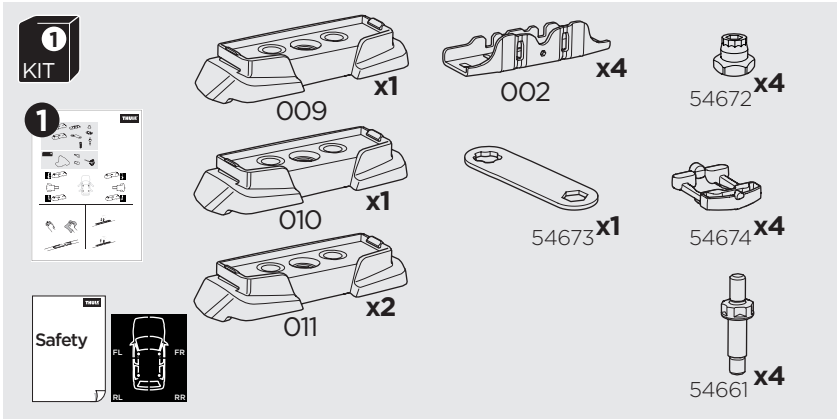

## Kit 187058

SUBARU Levorg, 5-dr Estate, 14-20  
SUBARU WRX, 4-dr Sedan, 18-

ISO 11154-E

This kit is only for vehicles with fixpoint mounting.

3

4

5

6