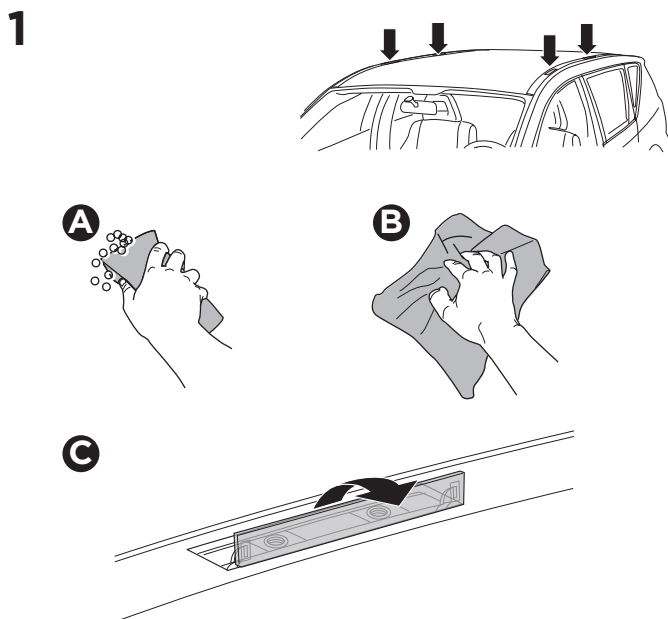

## Kit 187058

SUBARU Levorg, 5-dr Estate, 14-20  
SUBARU WRX, 4-dr Sedan, 18-

ISO 11154-E

This kit is only for vehicles with fixpoint mounting.

3

4

5

6