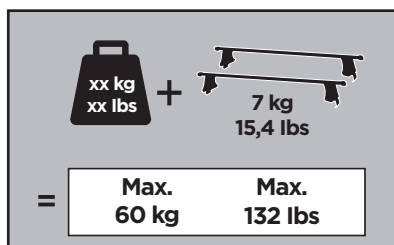

ISO 11154-E

141819

C.20151210
519-1819-01

Bring your life
thule.com