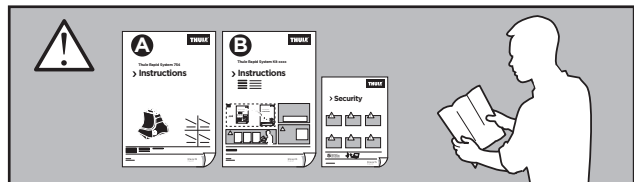

Thule Rapid System Kit 1819

> Instructions

AUDI A4, 4-dr Sedan, 16-

ISO 11154-E

141819

C.20151210
519-1819-01

Bring your life
thule.com

191 x2