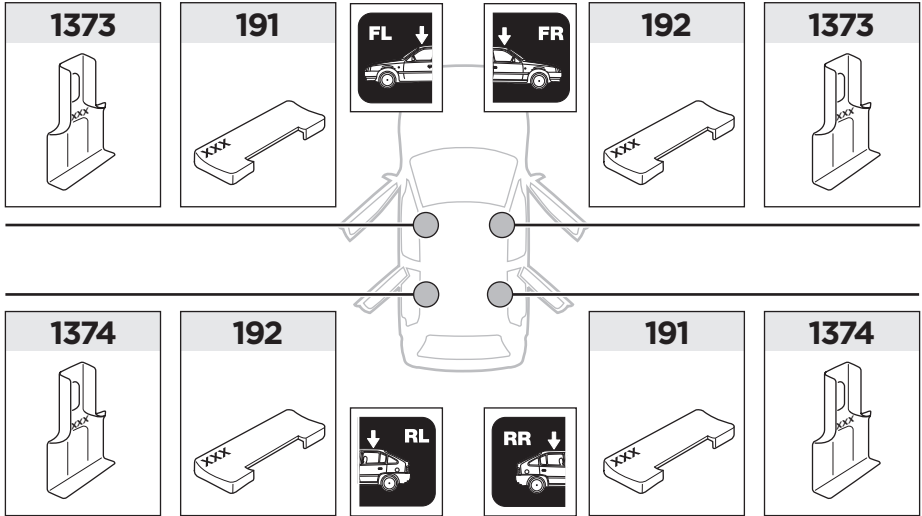

1373 x2

192 x2

1374 x2

x1

x1

50993

x2

1

	X (scale)	X (mm)	X (inch)
AUDI A4, 4-dr Sedan, 16-	1006	35,5	39 ⁵ / ₈

	Y (scale)	Y (mm)	Y (inch)
AUDI A4, 4-dr Sedan, 16-	981	33	38 ⁵ / ₈

2

AUDI A4, 4-dr Sedan, 16-

3

	W (mm)	Z (mm)	W (inch)	Z (inch)
AUDI A4, 4-dr Sedan, 16-	220	830	8 ⁵ / ₈	32 ⁵ / ₈