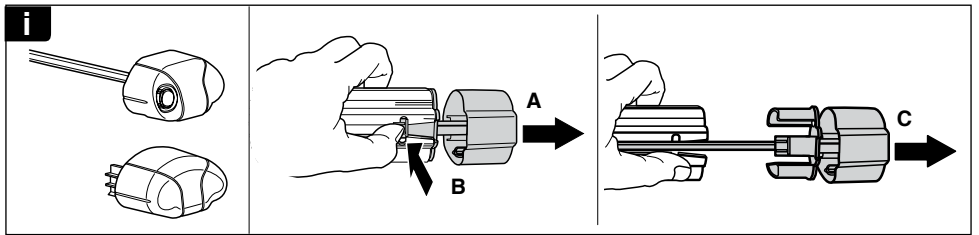

- 544 (x4)
- 596 (x6)
- 588 (x8)
- NA 510 (x10)
- EUR ASIA 452 (x12)

WW ▶ Thule Sweden AB, Box 69, 330 33 Hillerstorp, SWEDEN
NA ▶ Thule Inc., 42 Silvermine Road, Seymour, Connecticut 06483, USA

info@thule.com
customer.service@thule.com

www.thule.com