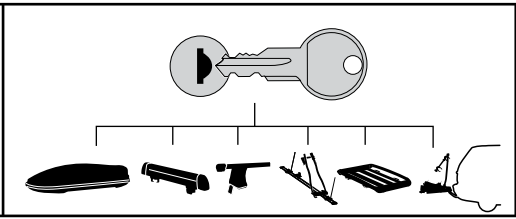

- 544 (x4)
- 596 (x6)
- 588 (x8)
- NA 510 (x10)
- EUR ASIA 452 (x12)

WW ▶ Thule Sweden AB, Box 69, 330 33 Hillerstorp, SWEDEN
NA ▶ Thule Inc., 42 Silvermine Road, Seymour, Connecticut 06483, USA

info@thule.com
customer.service@thule.com

www.thule.com