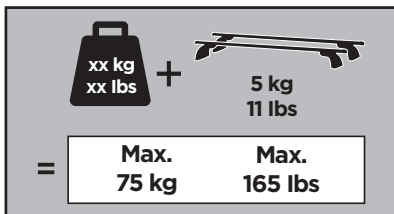

Thule XT Kit 3159

> Instructions

MERCEDES GLC, 4-dr Coupé, 17-

This kit is only for vehicles with fixpoint mounting.

ISO 11154-E

183159

C.20170921
509-3159-02

Bring your life
thule.com