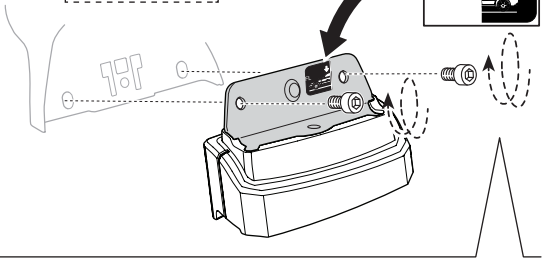

2

A

B

EN Only a few turns
DE Nur wenige Umdrehungen
FR Quelques tours uniquement
NL Slechts enkele slagen
IT Solo qualche giro
ES Sólo algunas vueltas
PT Apenas algumas voltas
SV Endast några varv
DK Kun nogle få omgange
NO Bare noen få omdreininger
FI Vain muutama kierros

ET Ainult mõni pööre
LV Tikai dažī apgriezieni
LT Tik keli pasukimai
PL Wystarczy kilka obrotów
RU Только несколько оборотов
UK Лише декілька обертів
BG Само няколко завъртания
CS Pouze několik otáček
SK Len niekoľko otáčok
SL Le nekaj obratov
HR/BiH Samo nekoliko okreta

RO Doar câteva rotiri
HU Csak néhány fordítás
EL Μόνο λίγες περιστροφές
TR Yalnızca birkaç tur

بعض دورات فقط **AR**

רק מספר סיבובים **HE**

ZH 仅几圈

JA 2～3回転のみ

KO 몇 번만 돌리면 됨

TH เพียงสองสามรอบ

3

x4

x4

x4

x4

A

C

B

x1