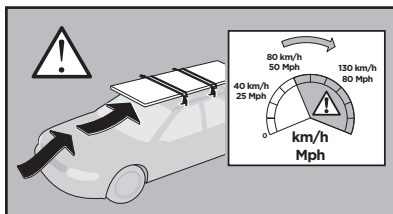

Thule XT Kit 3159

> Instructions

MERCEDES GLC, 4-dr Coupé, 17-

This kit is only for vehicles with fixpoint mounting.

ISO 11154-E

183159

C.20170921
509-3159-02

Bring your life
thule.com