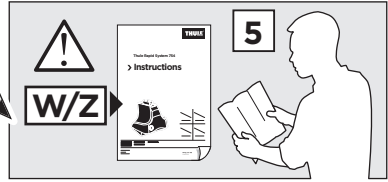

3

	W (mm)	Z (mm)	W (inch)	Z (inch)
MITSUBISHI Mirage, 5-dr Hatchback, 12-	195	720	7 ⁵/₈	28 ³/₈
MITSUBISHI Space Star, 5-dr Hatchback, 12-	195	720	7 ⁵/₈	28 ³/₈