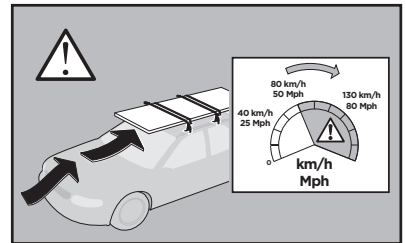

Thule Rapid System Kit 1696

> Instructions

MITSUBISHI Mirage, 5-dr Hatchback, 12-
MITSUBISHI Space Star, 5-dr Hatchback, 12-

ISO 11154-E

191 x1

192 x1

364 x1

365 x1