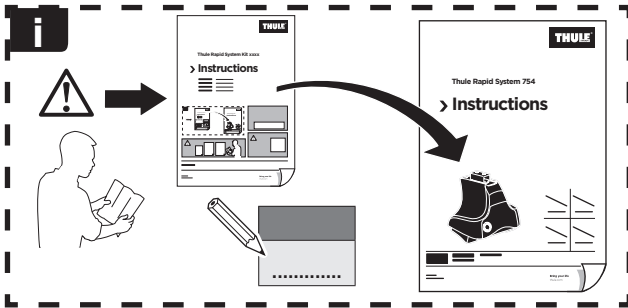

Thule Rapid System Kit 1696

> Instructions

MITSUBISHI Mirage, 5-dr Hatchback, 12-
MITSUBISHI Space Star, 5-dr Hatchback, 12-

ISO 11154-E

191 x1

192 x1

364 x1

365 x1