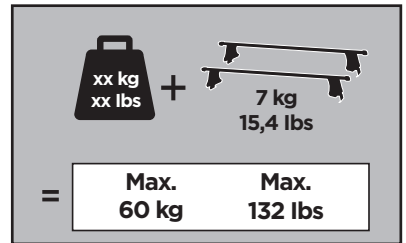

# > Instructions

MAZDA CX-5, 5-dr SUV, 13- (Without railing)

ISO 11154-E

141721

C.20130311  
519-1721-01

Bring your life

thule.com

328 x2

331 x1

332 x1

294 x2

581 x2

x1

x1

1

	X (scale)	X (mm)	X (inch)
MAZDA CX-5, 5-dr SUV, 13- (Without railing)	38,5	1036	40 <sup>3</sup> / <sub>4</sub>

	Y (scale)	Y (mm)	Y (inch)
MAZDA CX-5, 5-dr SUV, 13- (Without railing)	34	991	39

**2**

**MAZDA CX-5, 5-dr SUV, 13-** (Without railing)

**3**

	W (mm)	Z (mm)	W (inch)	Z (inch)
<b>MAZDA CX-5, 5-dr SUV, 13- (Without railing)</b>	<b>292</b>	<b>711</b>	<b>11 1/4</b>	<b>28</b>