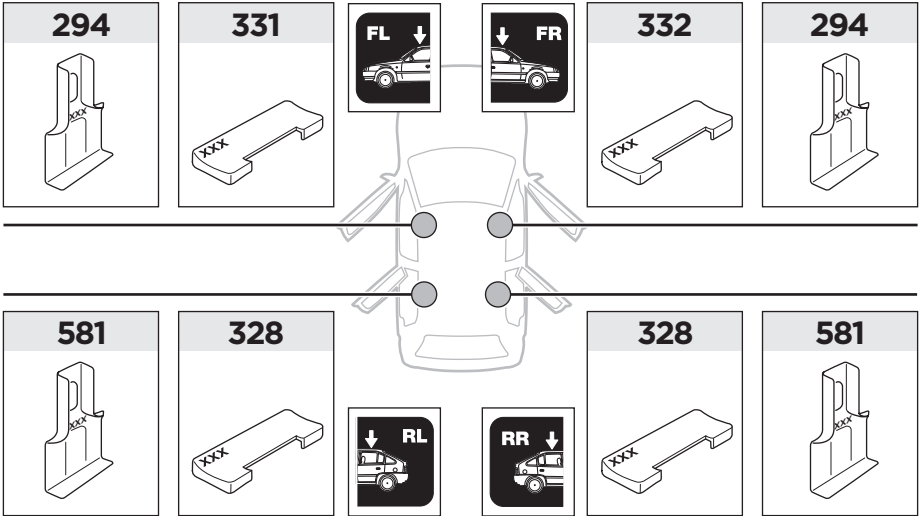

# > Instructions

MAZDA CX-5, 5-dr SUV, 13- (Without railing)

ISO 11154-E

141721

C.20130311  
519-1721-01

Bring your life

thule.com

328 x2

331 x1

332 x1

294 x2

581 x2

x1

x1

1

	X (scale)	X (mm)	X (inch)
MAZDA CX-5, 5-dr SUV, 13- (Without railing)	38,5	1036	40 <sup>3</sup> / <sub>4</sub>

	Y (scale)	Y (mm)	Y (inch)
MAZDA CX-5, 5-dr SUV, 13- (Without railing)	34	991	39

**2**

**MAZDA CX-5, 5-dr SUV, 13-** (Without railing)

**3**

	W (mm)	Z (mm)	W (inch)	Z (inch)
<b>MAZDA CX-5, 5-dr SUV, 13- (Without railing)</b>	<b>292</b>	<b>711</b>	<b>11 1/4</b>	<b>28</b>