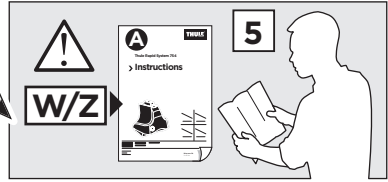

	X (scale)	X (mm)	X (inch)
NISSAN Rogue, 5-dr SUV, *08-	39,5	1048	41 1/4

	Y (scale)	Y (mm)	Y (inch)
NISSAN Rogue, 5-dr SUV, *08-	37	1019	40 1/8

2

NISSAN Rogue, 5-dr SUV, *08-

3

	W (mm)	Z (mm)	W (inch)	Z (inch)
NISSAN Rogue, 5-dr SUV, *08-	305	660	12	26