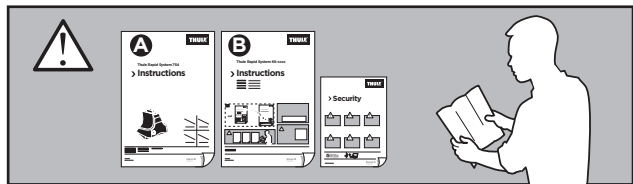

Thule Rapid System Kit 1587

> Instructions

NISSAN Rogue, 5-dr SUV, *08-

*North America

ISO 11154-E

141587

C.20130617
519-1587-03

Bring your life
thule.com