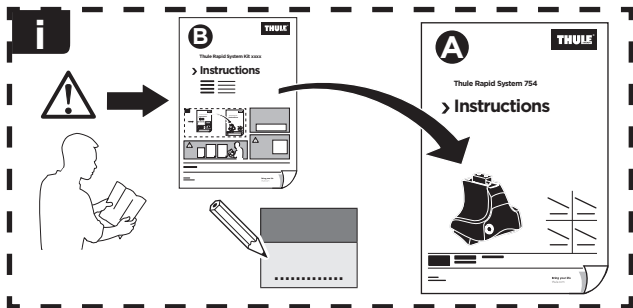

Thule Rapid System Kit 1587

> Instructions

NISSAN Rogue, 5-dr SUV, *08-

*North America

ISO 11154-E

141587

C.20130617
519-1587-03

Bring your life
thule.com

	X (scale)	X (mm)	X (inch)
NISSAN Rogue, 5-dr SUV, *08-	39,5	1048	41 1/4

	Y (scale)	Y (mm)	Y (inch)
NISSAN Rogue, 5-dr SUV, *08-	37	1019	40 1/8

2

NISSAN Rogue, 5-dr SUV, *08-

3

	W (mm)	Z (mm)	W (inch)	Z (inch)
NISSAN Rogue, 5-dr SUV, *08-	305	660	12	26