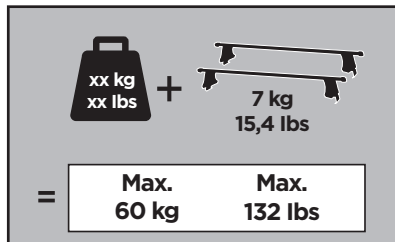

ISO 11154-E

141587

C.20130617
519-1587-03

Bring your life
thule.com