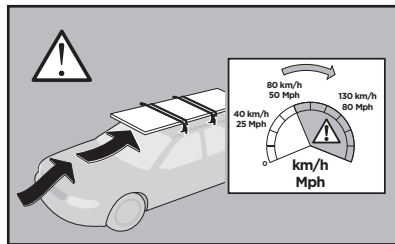

ISO 11154-E

141587

C.20130617
519-1587-03

Bring your life
thule.com