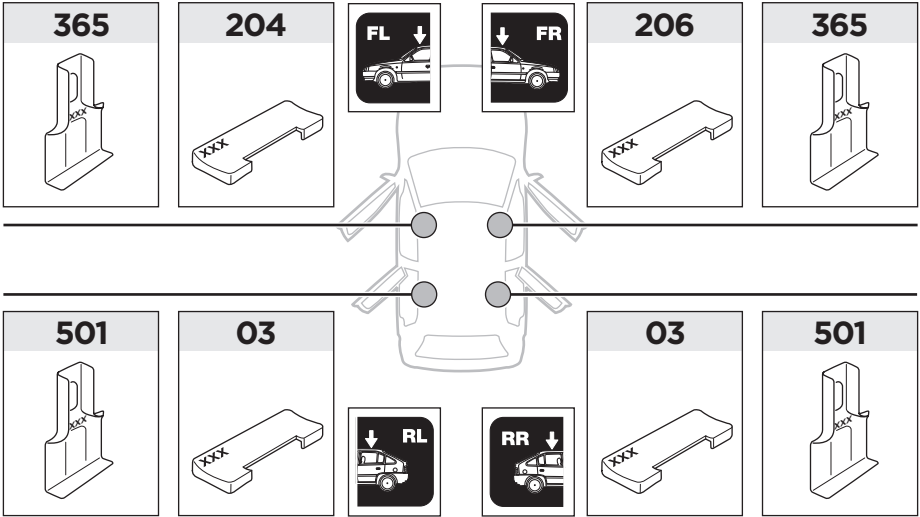

204 x1

206 x1

03 x2

365 x2

501 x2

x1

x1

1

	X (scale)	X (mm)	X (inch)
NISSAN Rogue, 5-dr SUV, *08-	39,5	1048	41 1/4

	Y (scale)	Y (mm)	Y (inch)
NISSAN Rogue, 5-dr SUV, *08-	37	1019	40 1/8

2

NISSAN Rogue, 5-dr SUV, *08-

3

	W (mm)	Z (mm)	W (inch)	Z (inch)
NISSAN Rogue, 5-dr SUV, *08-	305	660	12	26