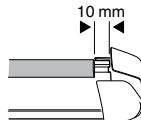

1

2

754 Rapid System
480R Rapid Traverse
(North America)

x4

x4

x4

480 Traverse
(North America)

x4