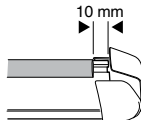

1

2

754 Rapid System
480R Rapid Traverse
(North America)

x4

x4

x4

480 Traverse
(North America)

x4